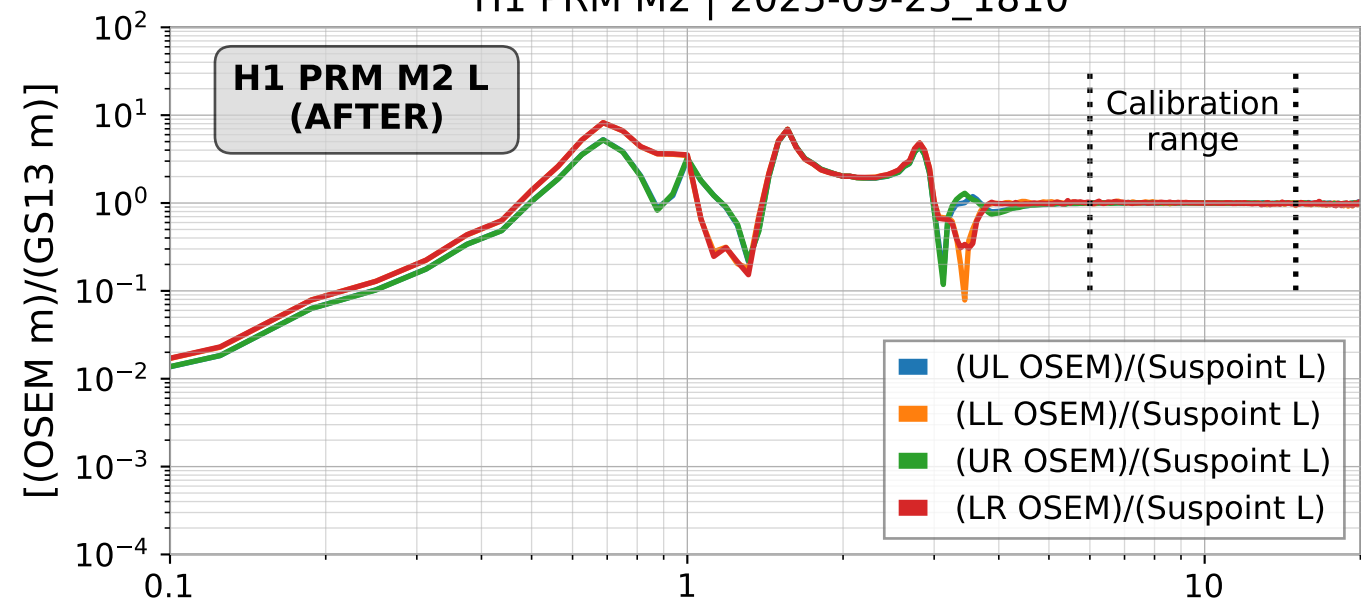

ISI to OSEM transfer functions [After calibration]
H1 PRM M1 | 2025-09-23_1810

ISI to OSEM transfer functions [After calibration]
H1 PRM M1 | 2025-09-23_1810

ISI to OSEM transfer functions [After calibration]
H1 PRM M1 | 2025-09-23_1810

ISI to OSEM transfer functions [After calibration]
H1 PRM M2 | 2025-09-23_1810

ISI to OSEM transfer functions [After calibration]
H1 PRM M3 | 2025-09-23_1810