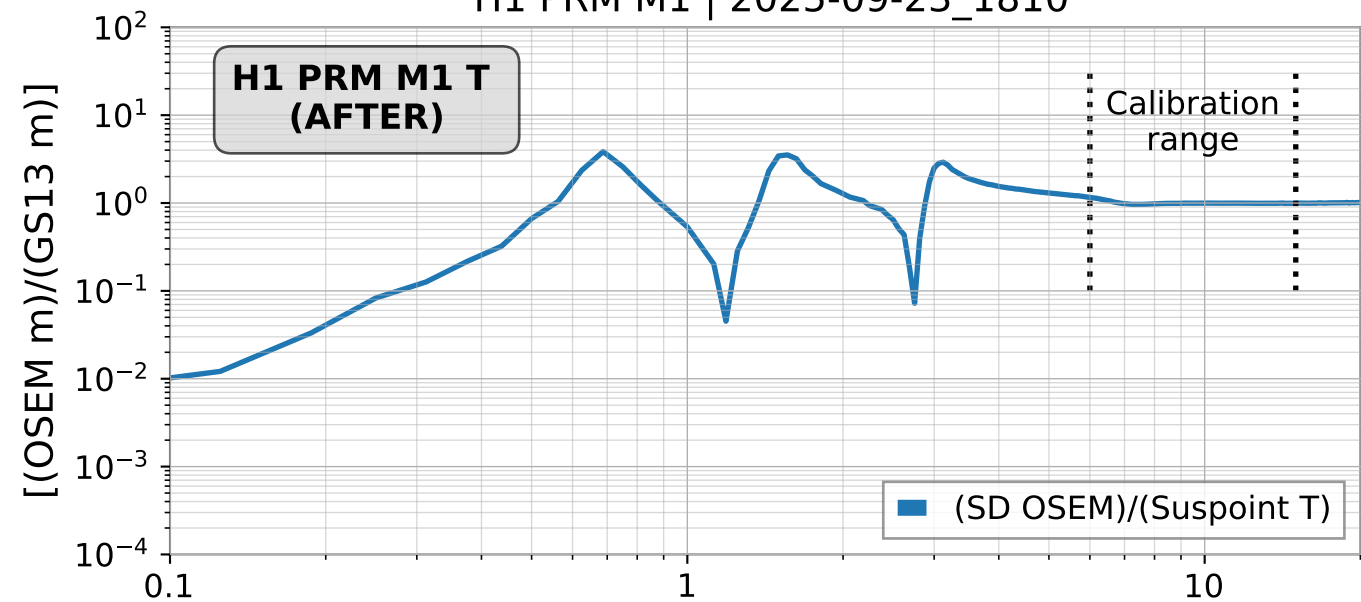

ISI to OSEM transfer functions [After calibration]
H1 PRM M1 | 2025-09-23_1810

ISI to OSEM transfer functions [After calibration]
H1 PRM M1 | 2025-09-23_1810

ISI to OSEM transfer functions [After calibration]
H1 PRM M1 | 2025-09-23_1810

ISI to OSEM transfer functions [After calibration]
H1 PRM M2 | 2025-09-23_1810

ISI to OSEM transfer functions [After calibration]
H1 PRM M3 | 2025-09-23_1810