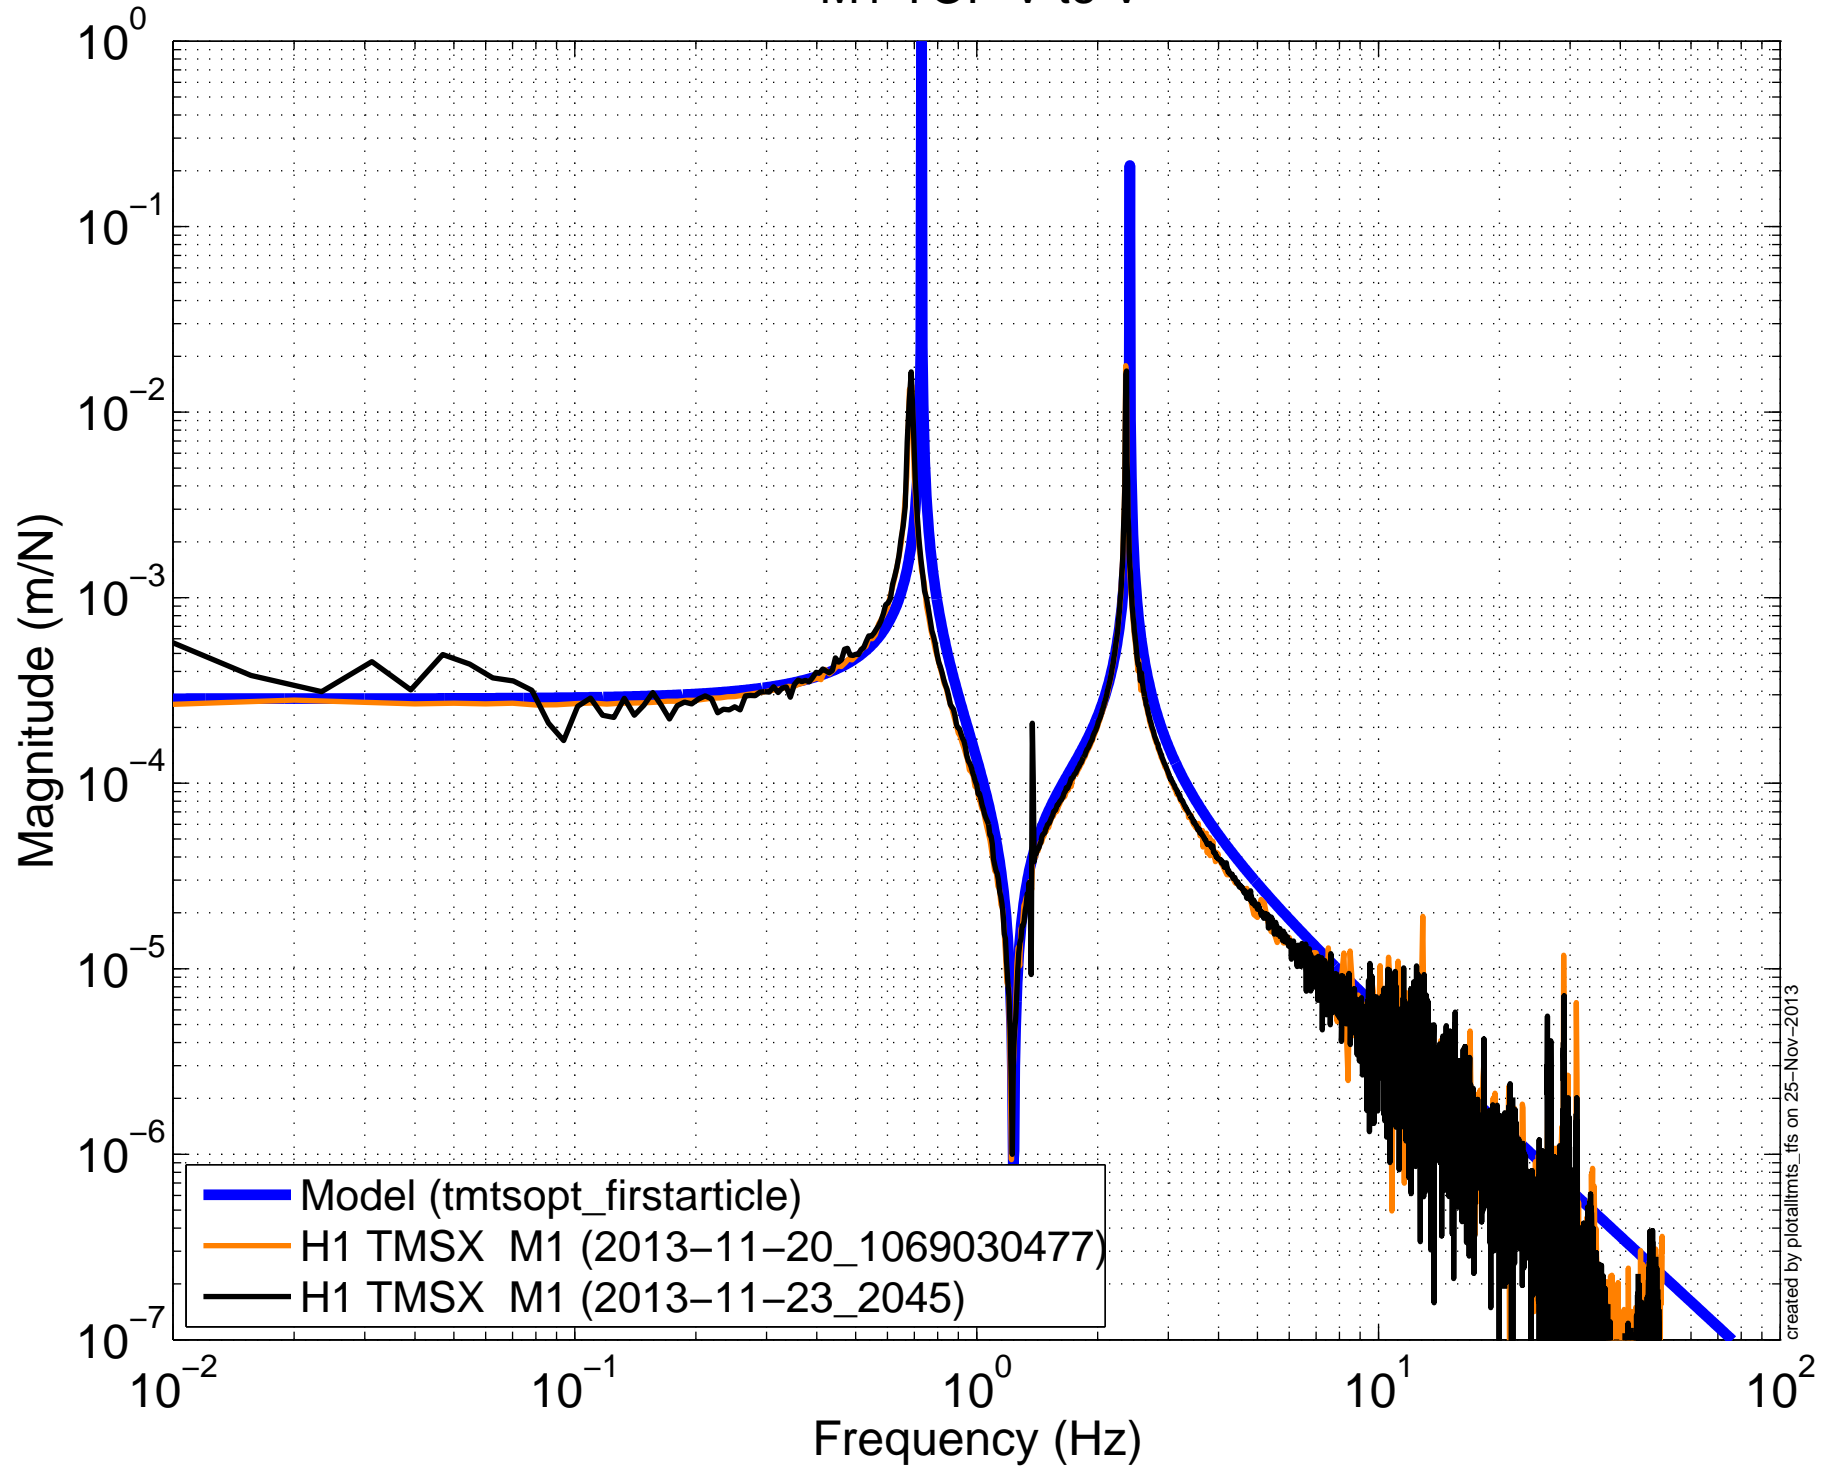

# M1 TOP V to V

created by plotlimits\_ifs on 25-Nov-2013