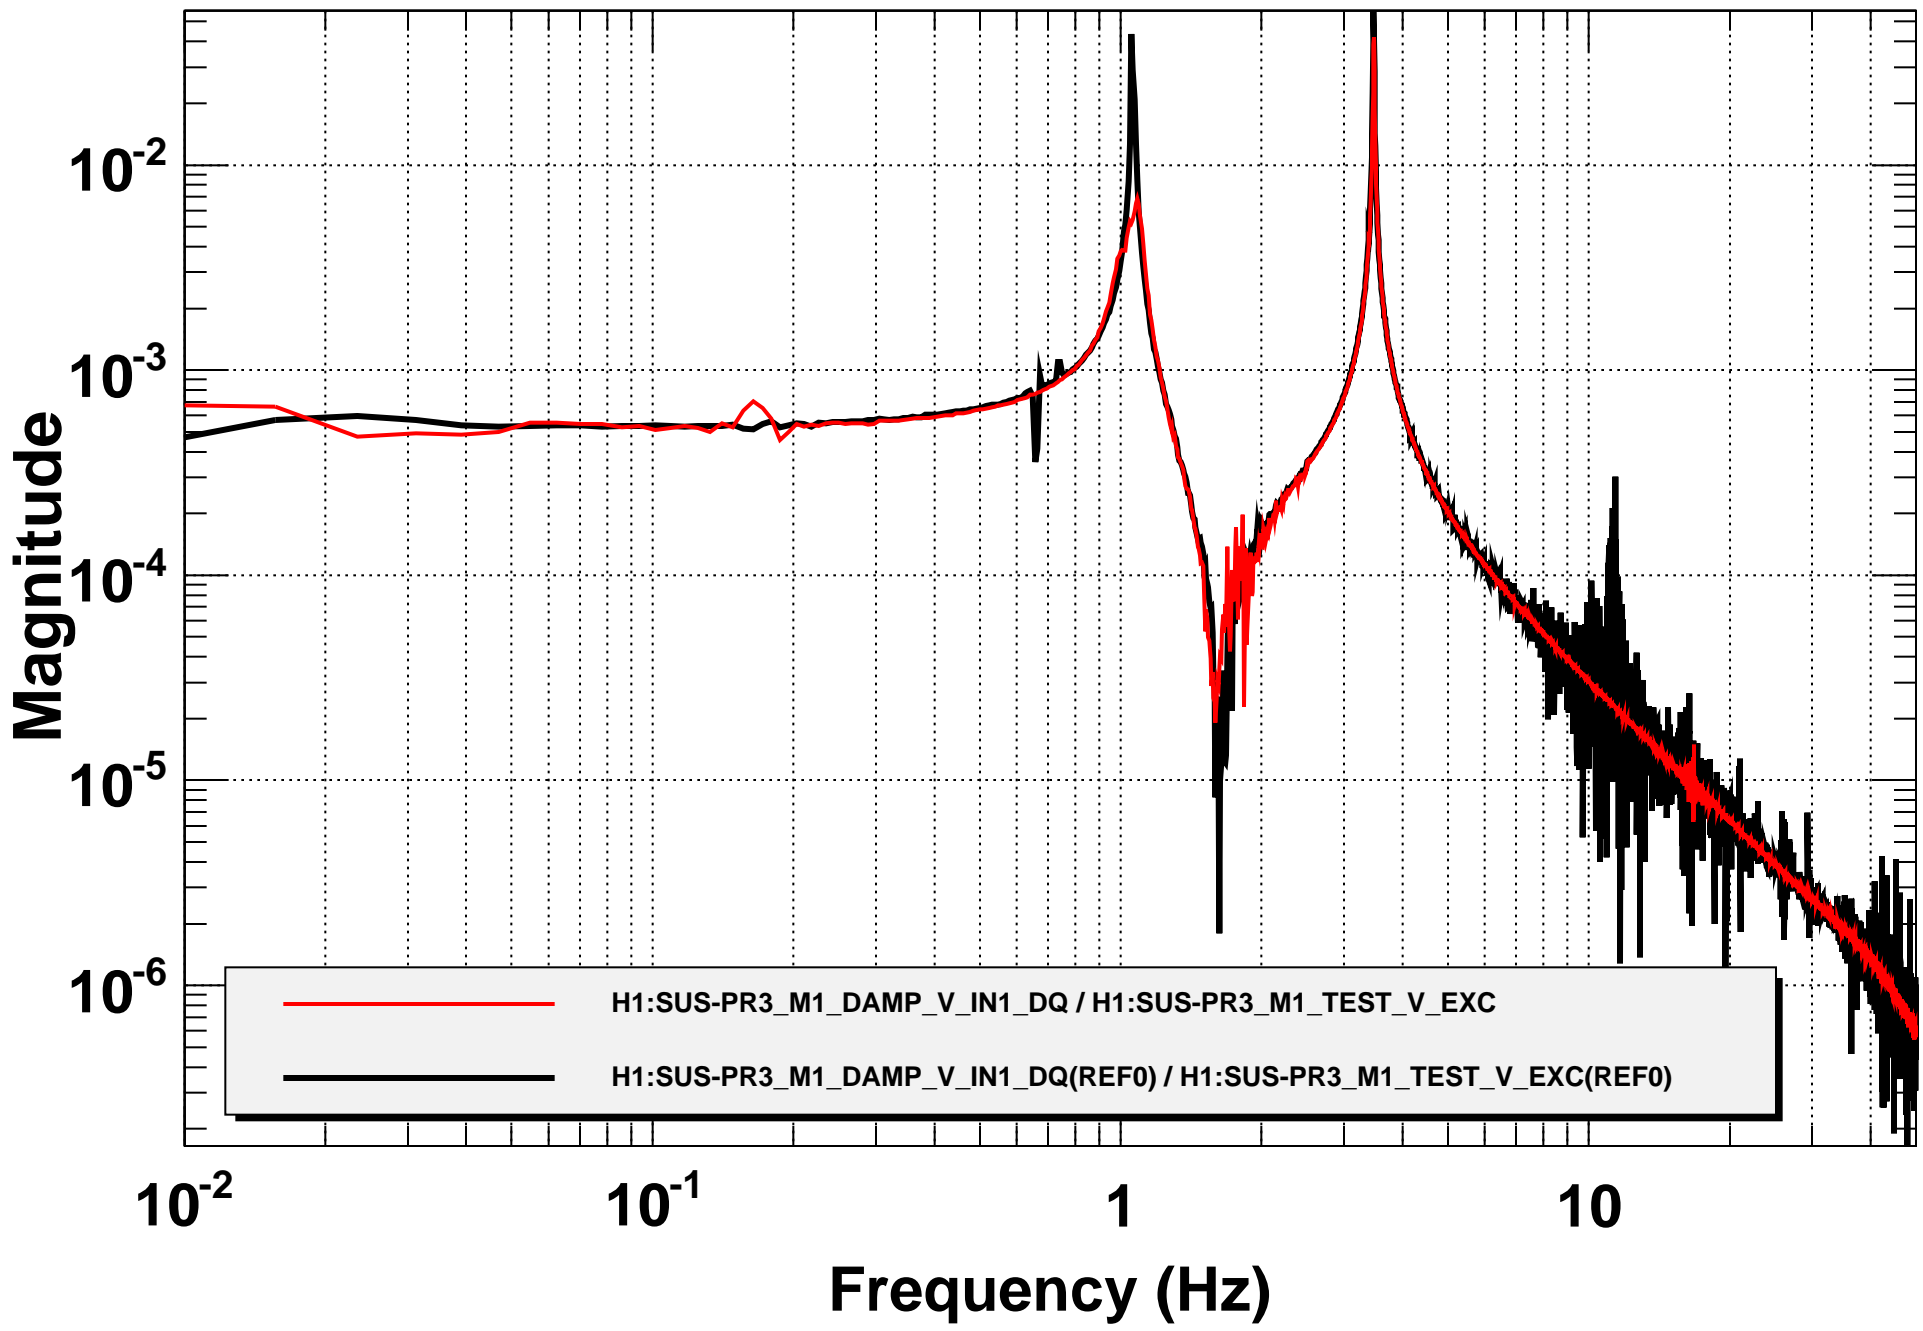

Transfer function

***T0=25/11/2013 23:29:22**

Avg=10

BW=0.0117187

Coherence

*T0=25/11/2013 23:29:22

Avg=10

BW=0.0117187