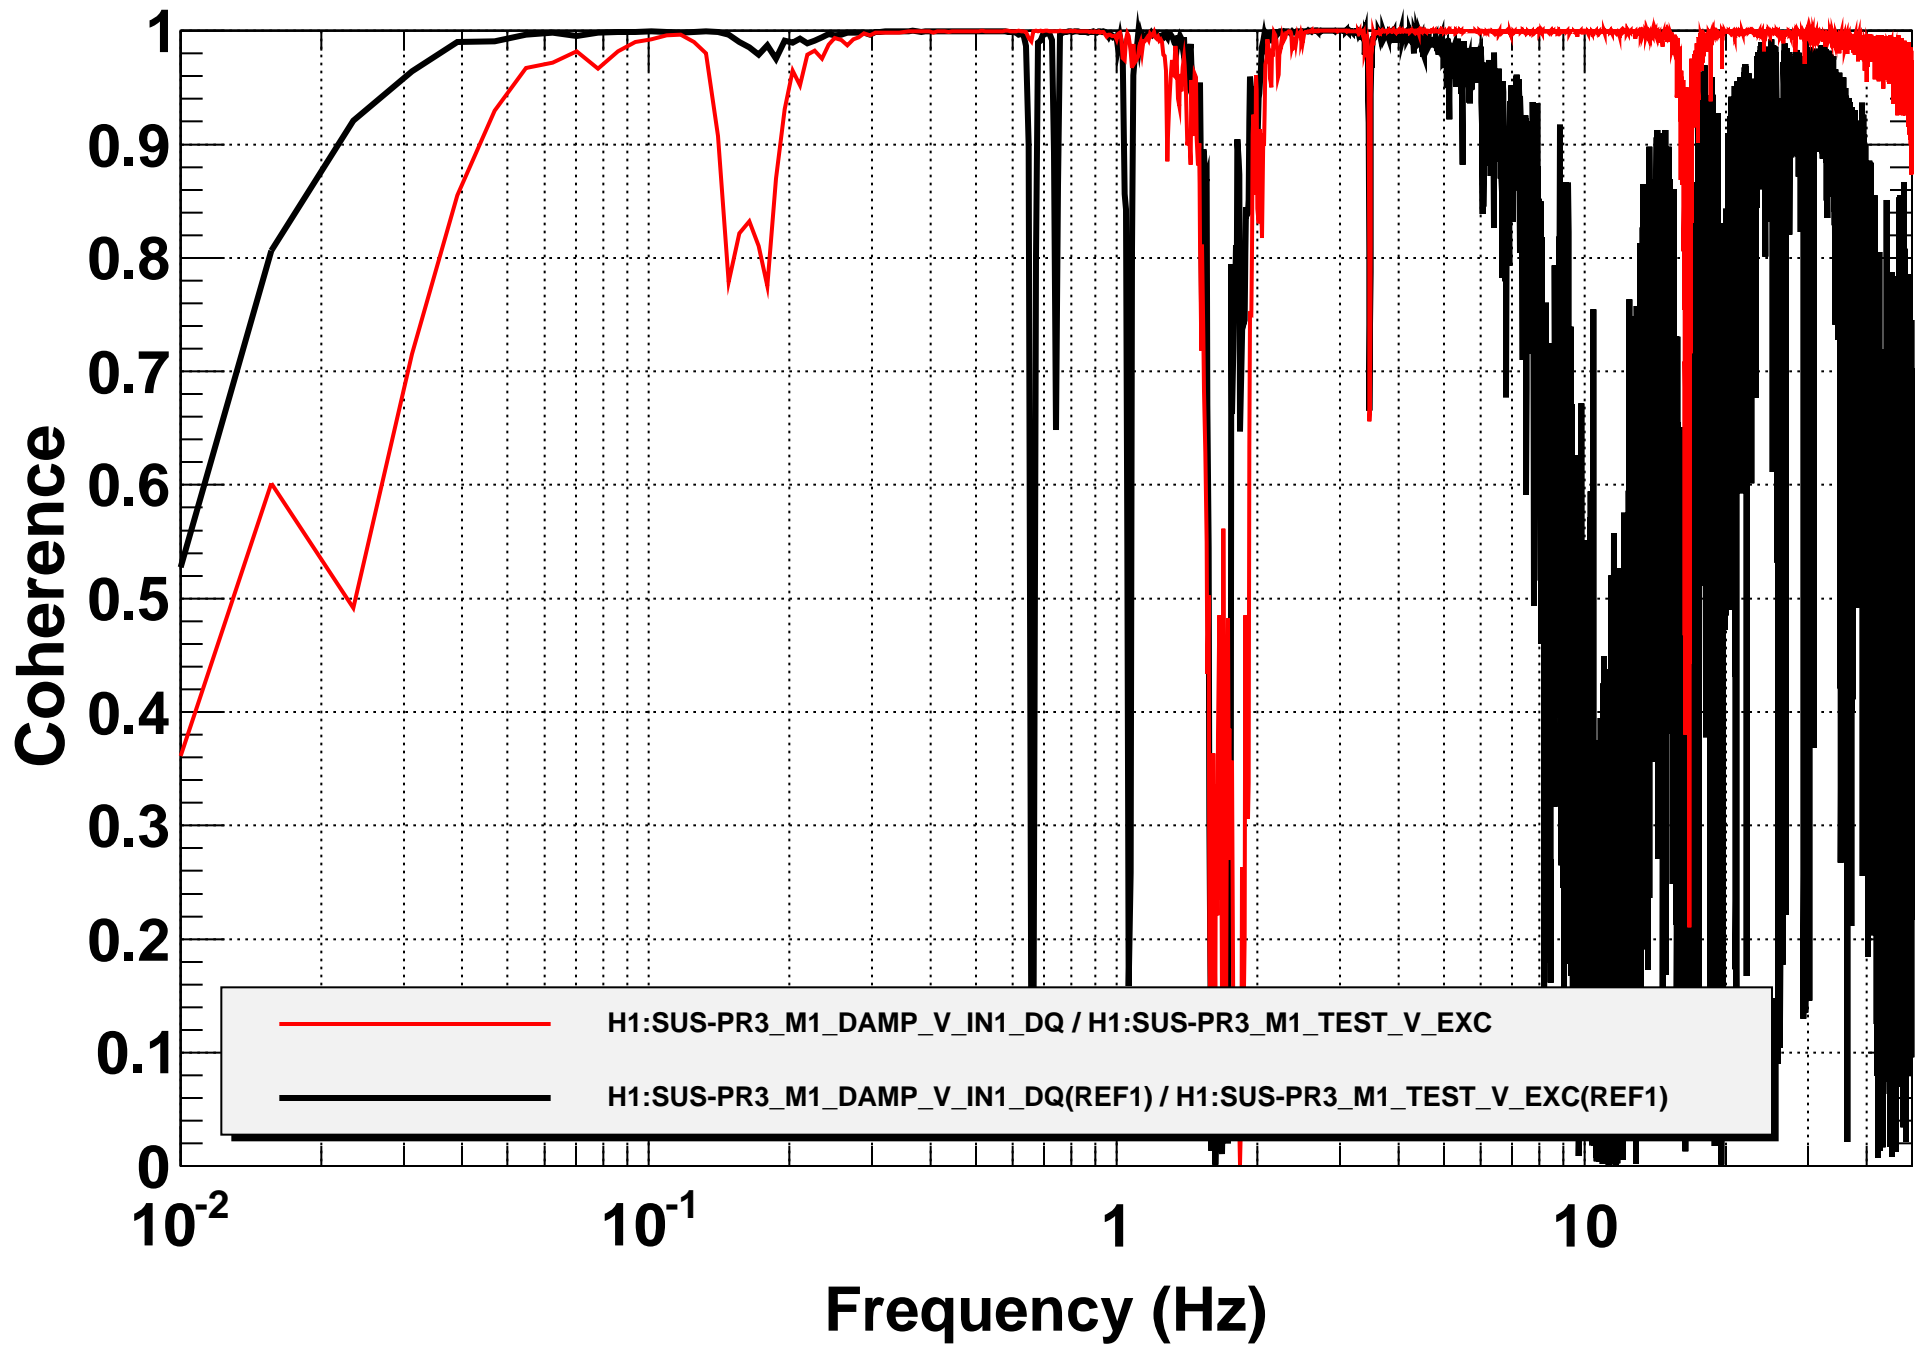

Transfer function

***T0=25/11/2013 23:29:22**

Avg=10

BW=0.0117187

Coherence

*T0=25/11/2013 23:29:22

Avg=10

BW=0.0117187