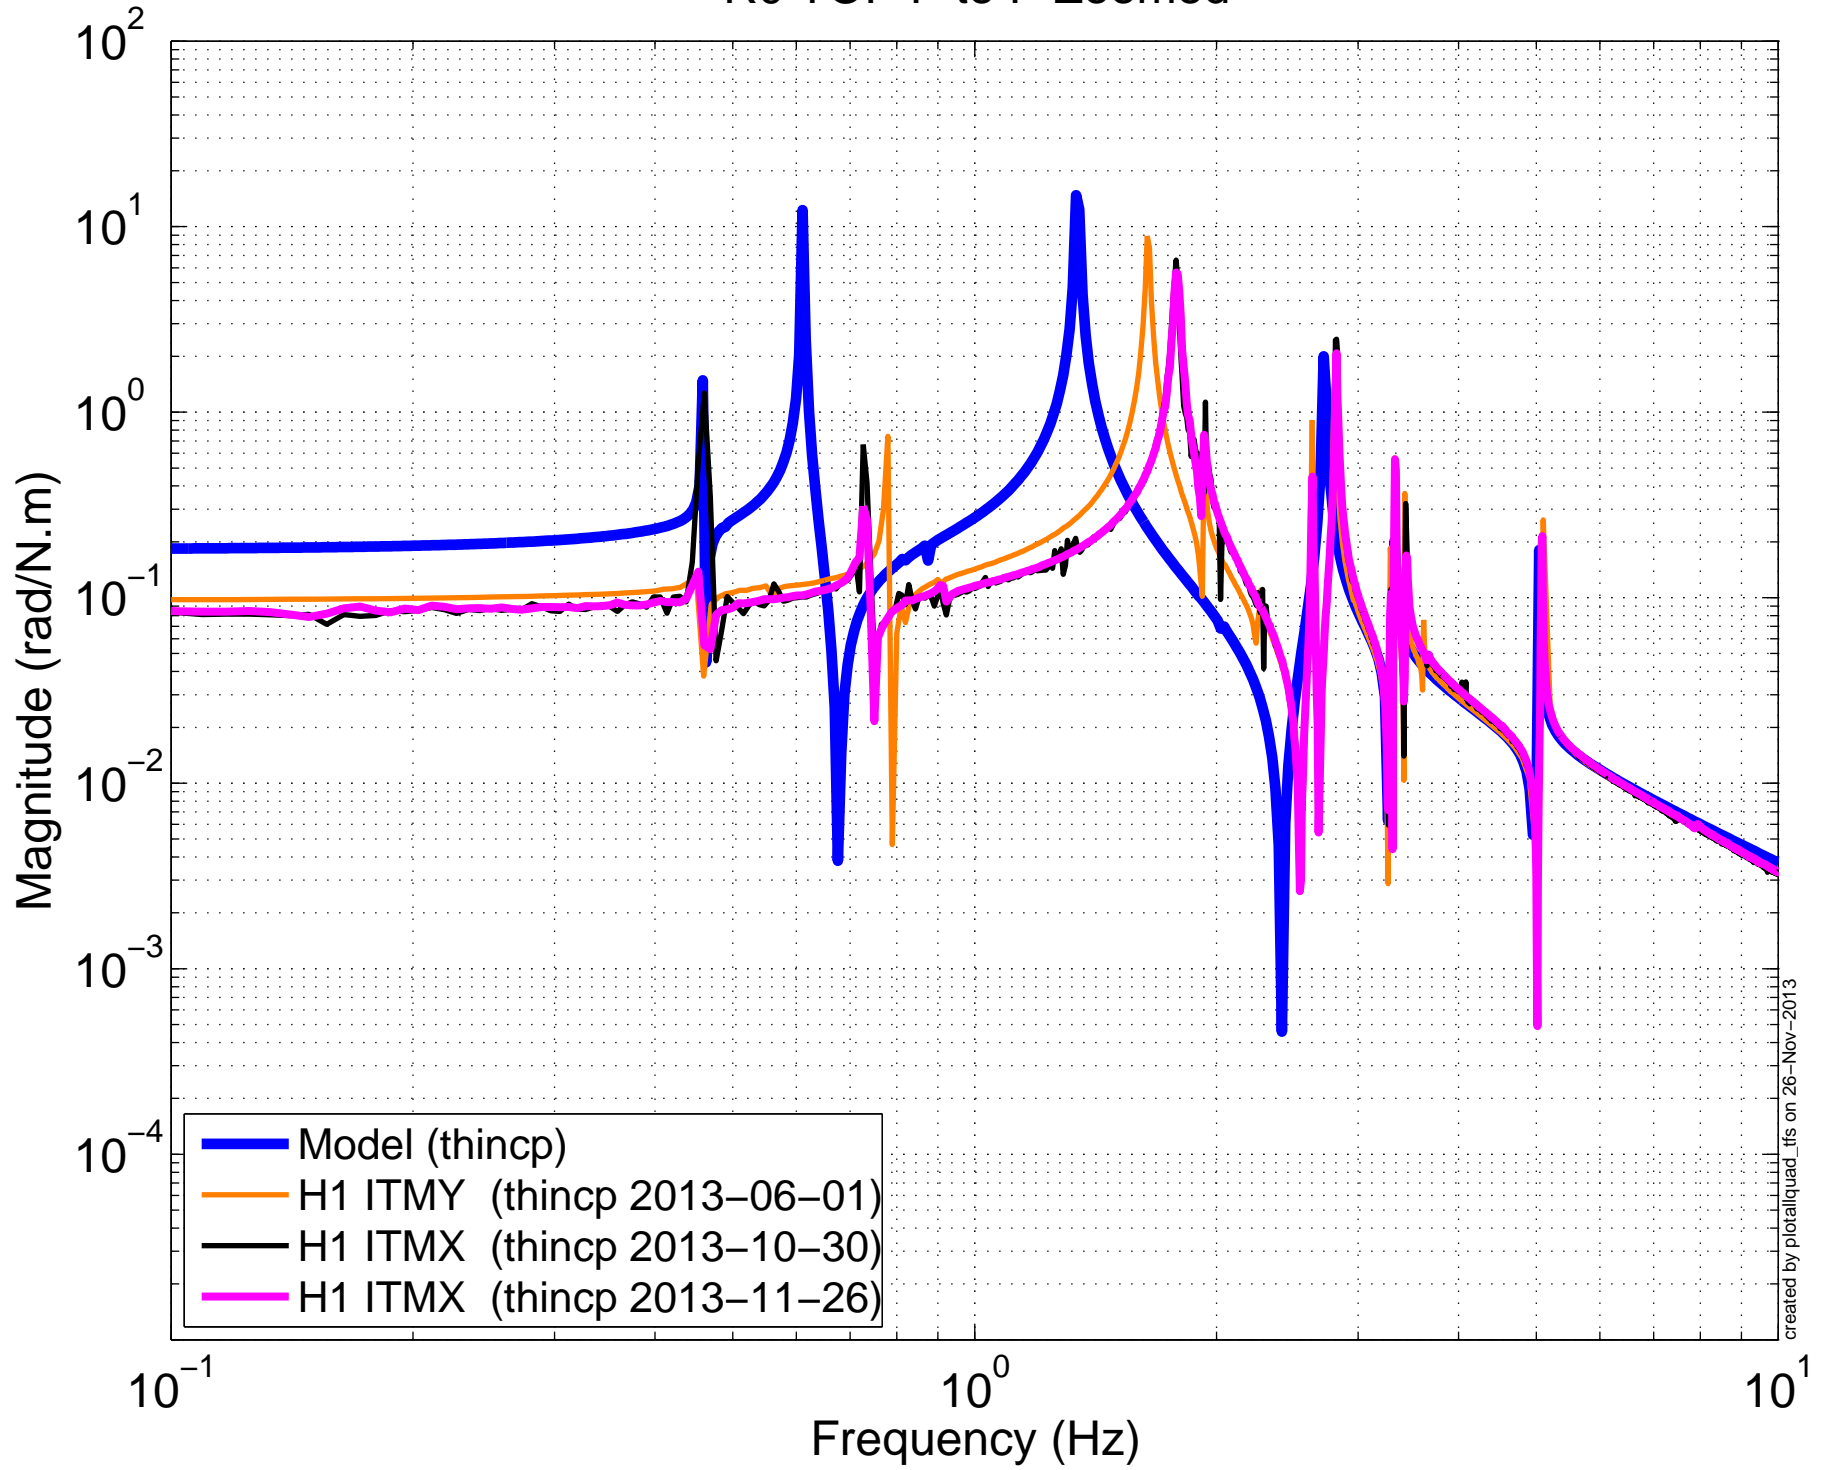

M0 TOP Y to Y Zoomed

created by plotallquad_ifs on 26-Nov-2013

R0 TOP L to L Zoomed

R0 TOP T to T Zoomed

R0 TOP V to V Zoomed

R0 TOP R to R Zoomed

R0 TOP P to P Zoomed

R0 TOP Y to Y Zoomed