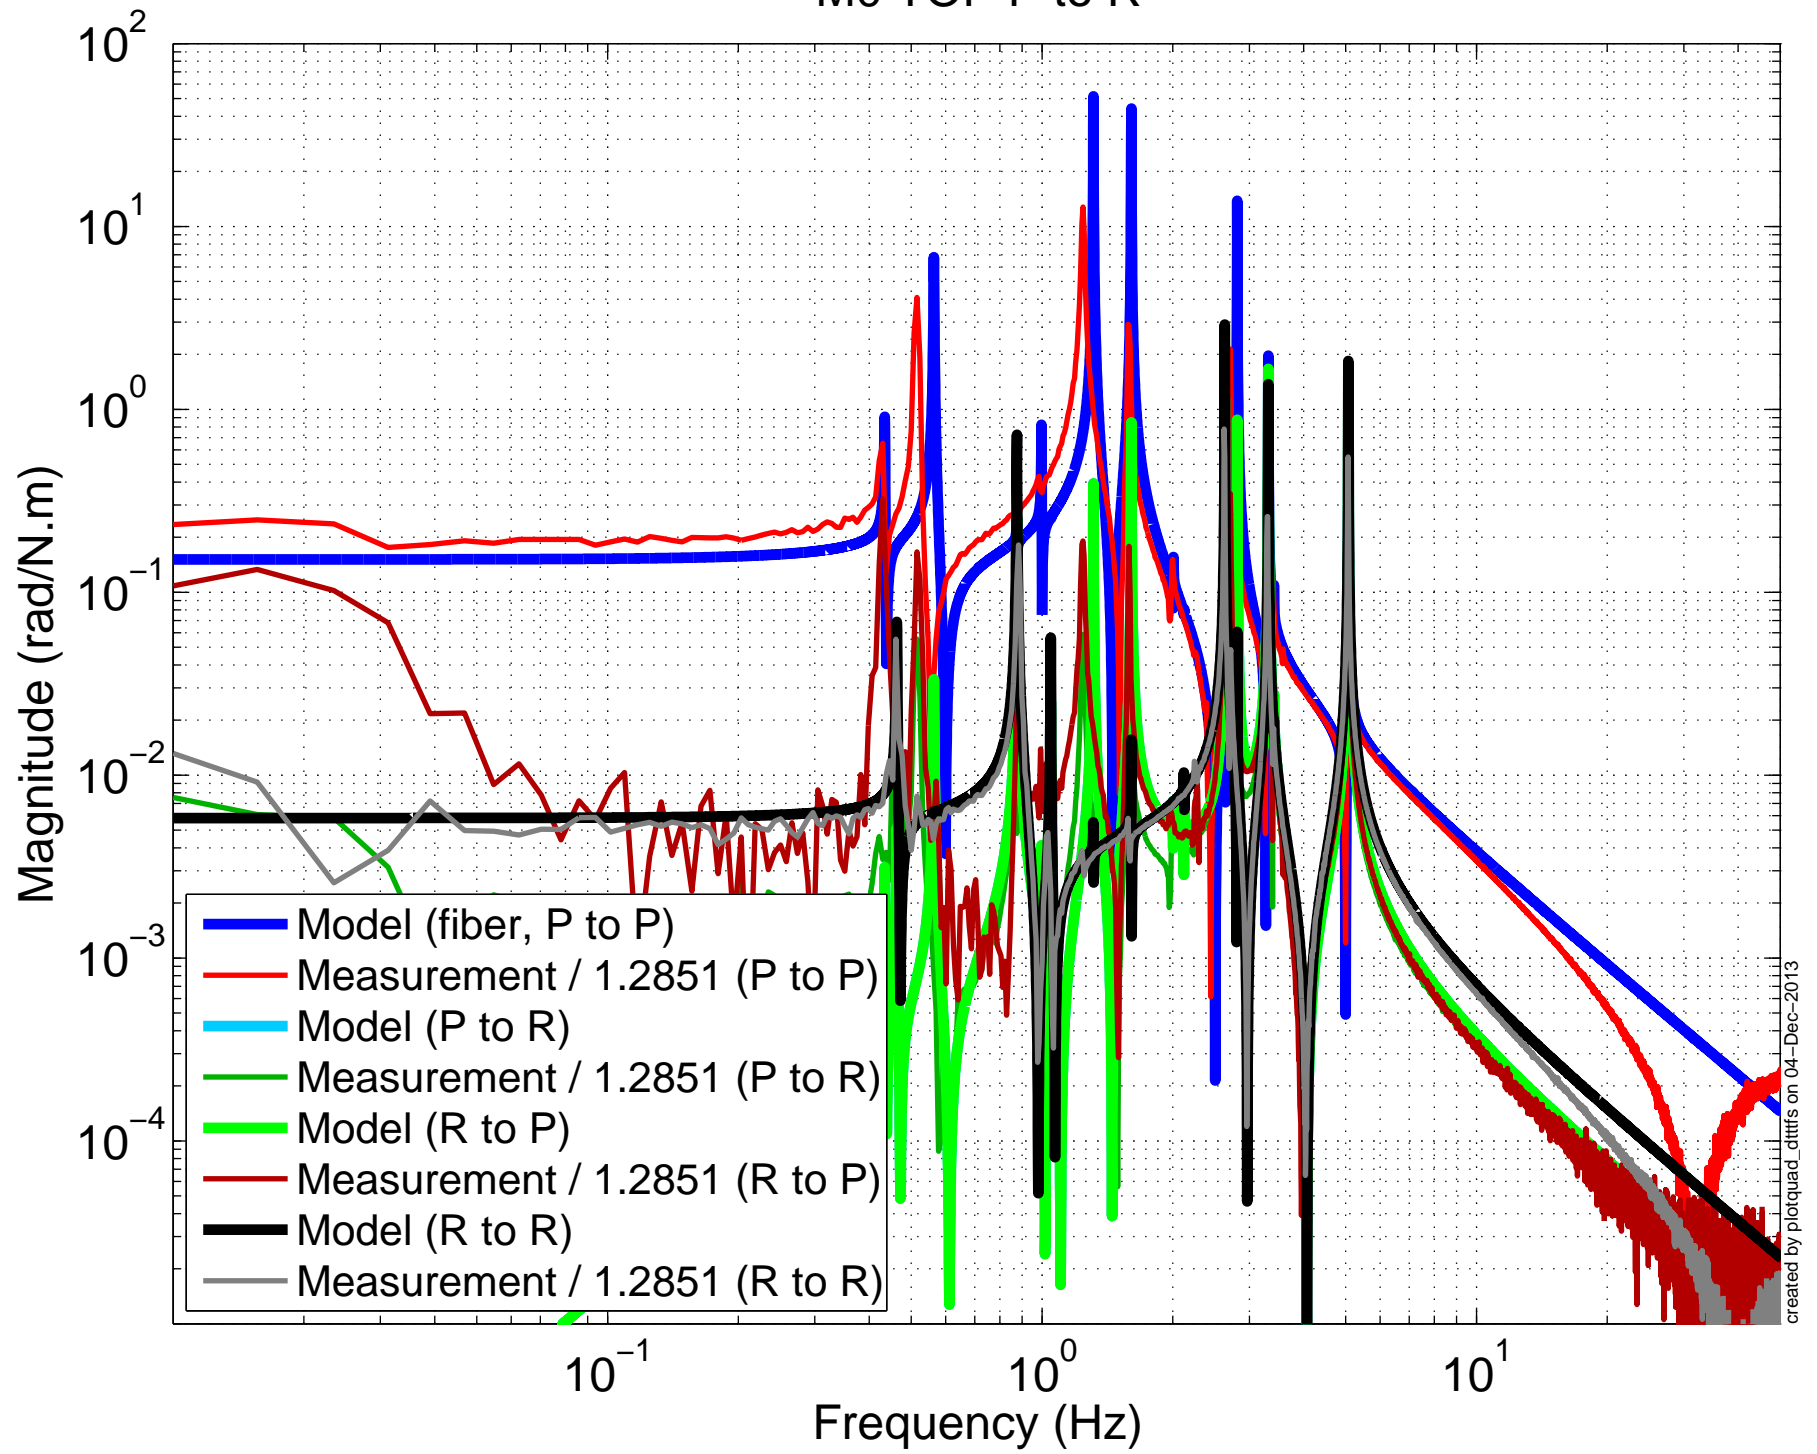

created by plotquad_dttiris on 04-Dec-2013

H1SUSETMX

M0 TOP Y to Y, 2013-12-04

H1SUSETMX M0 TOP V to L

H1SUSETMX M0 TOP R to T

H1SUSETMX M0 TOP R to V

H1SUSETMX M0 TOP P to L

H1SUSETMX
M0 TOP P to V

H1SUSETMX M0 TOP P to R

H1SUSETMX

M0 TOP L to F2F3

H1SUSETMX M0 TOP V to LFRT

created by plotquad_dttifs on 04-Dec-2013

H1SUSETMX M0 TOP R to LFRT

H1SUSETMX M0 TOP P to F1F2F3

H1SUSETMX