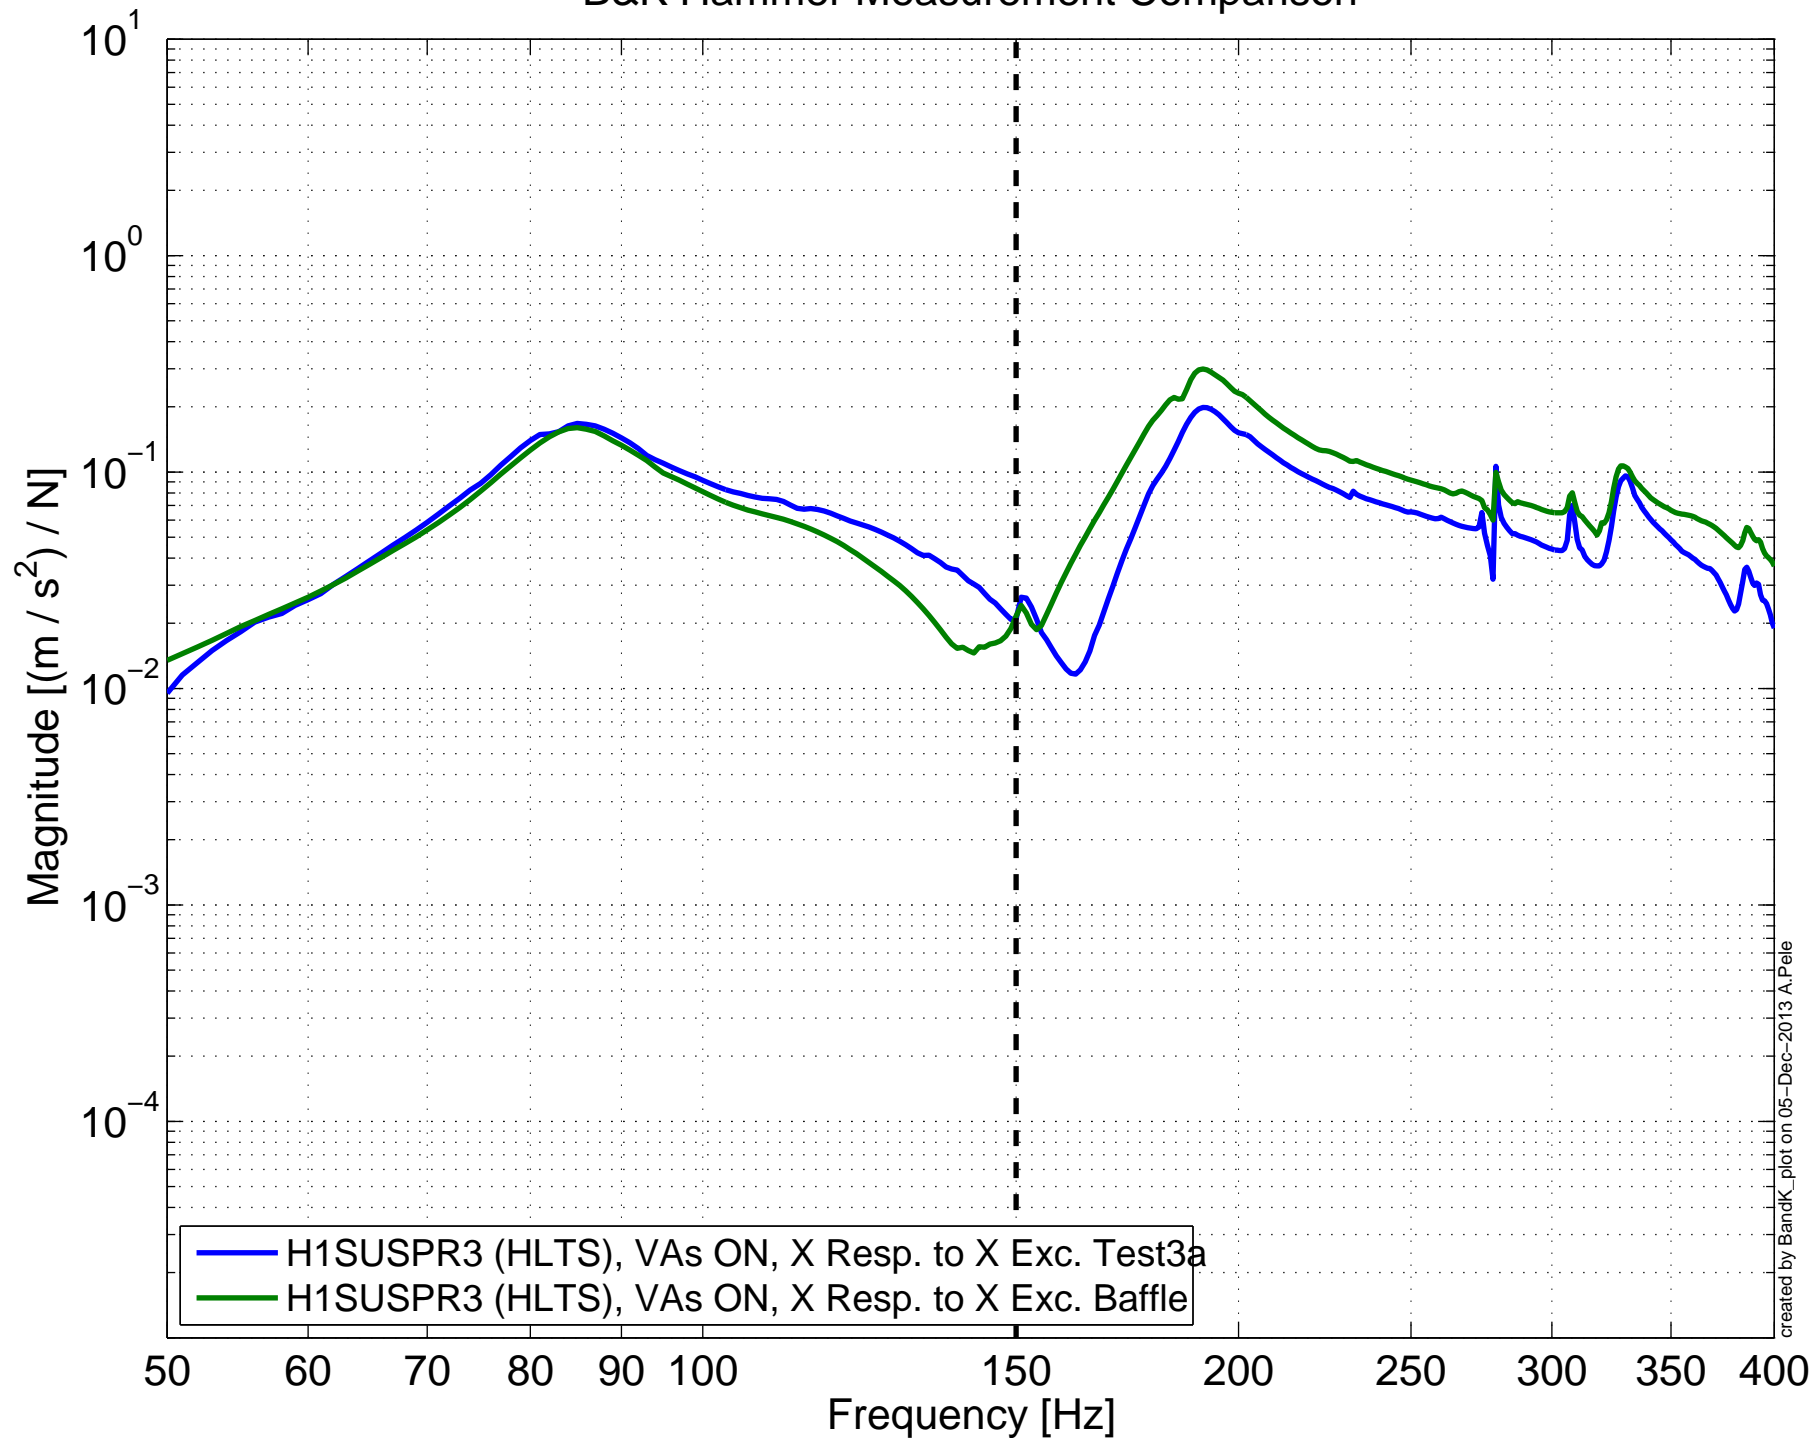

B&K Hammer Measurement Comparison

created by BandK_plot on 05-Dec-2013 A. Pele

B&K Hammer Measurement Comparison

created by BandK_plot on 05-Dec-2013 A. Pele