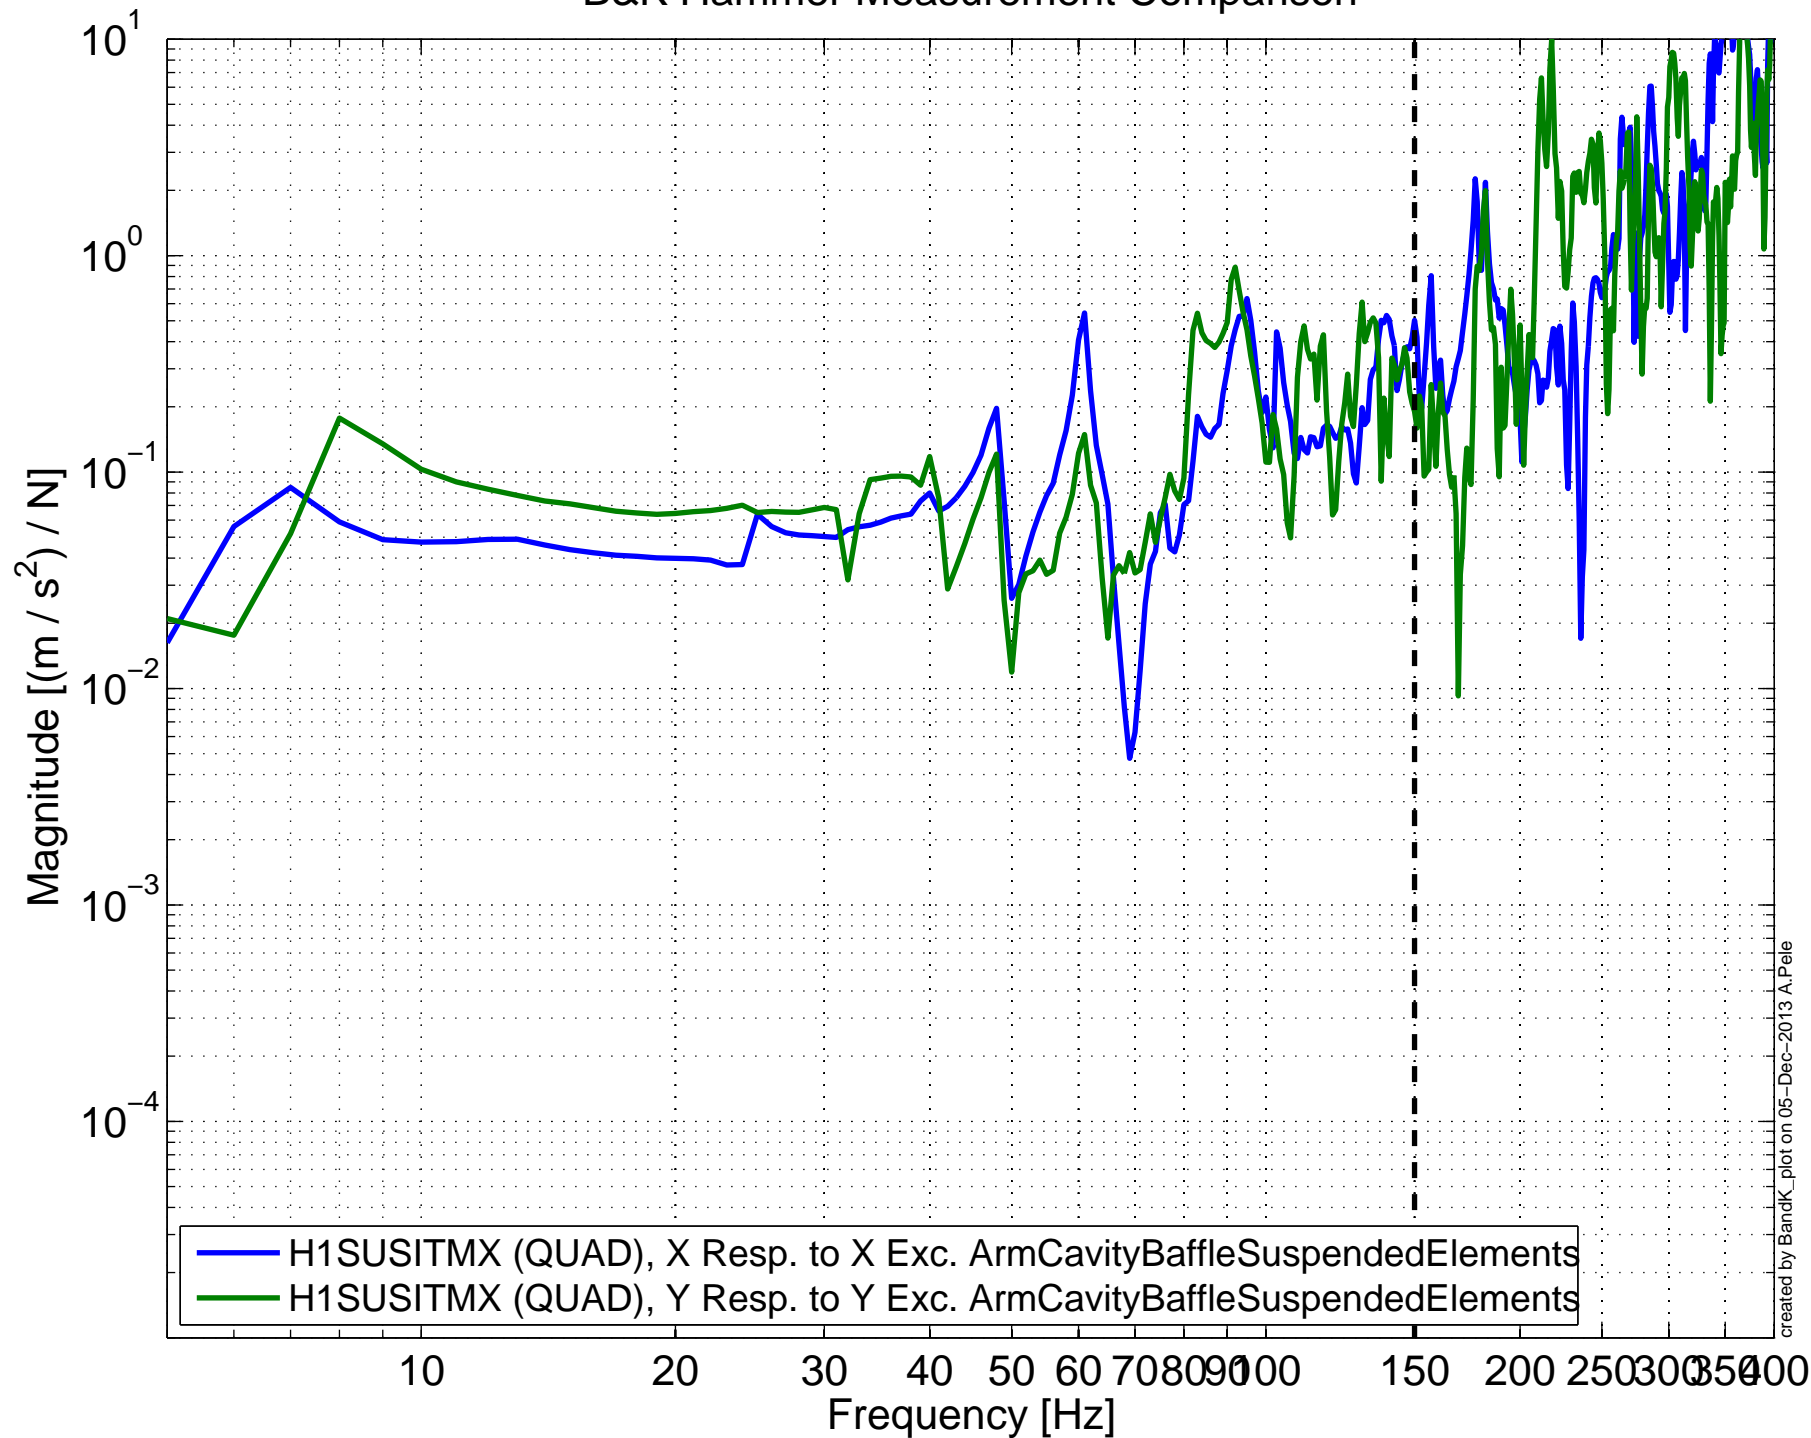

B&K Hammer Measurement Comparison

created by BandK_plot on 05-Dec-2013 A.Pelle

B&K Hammer Measurement Comparison

created by BandK_plot on 05-Dec-2013 A.Pelle