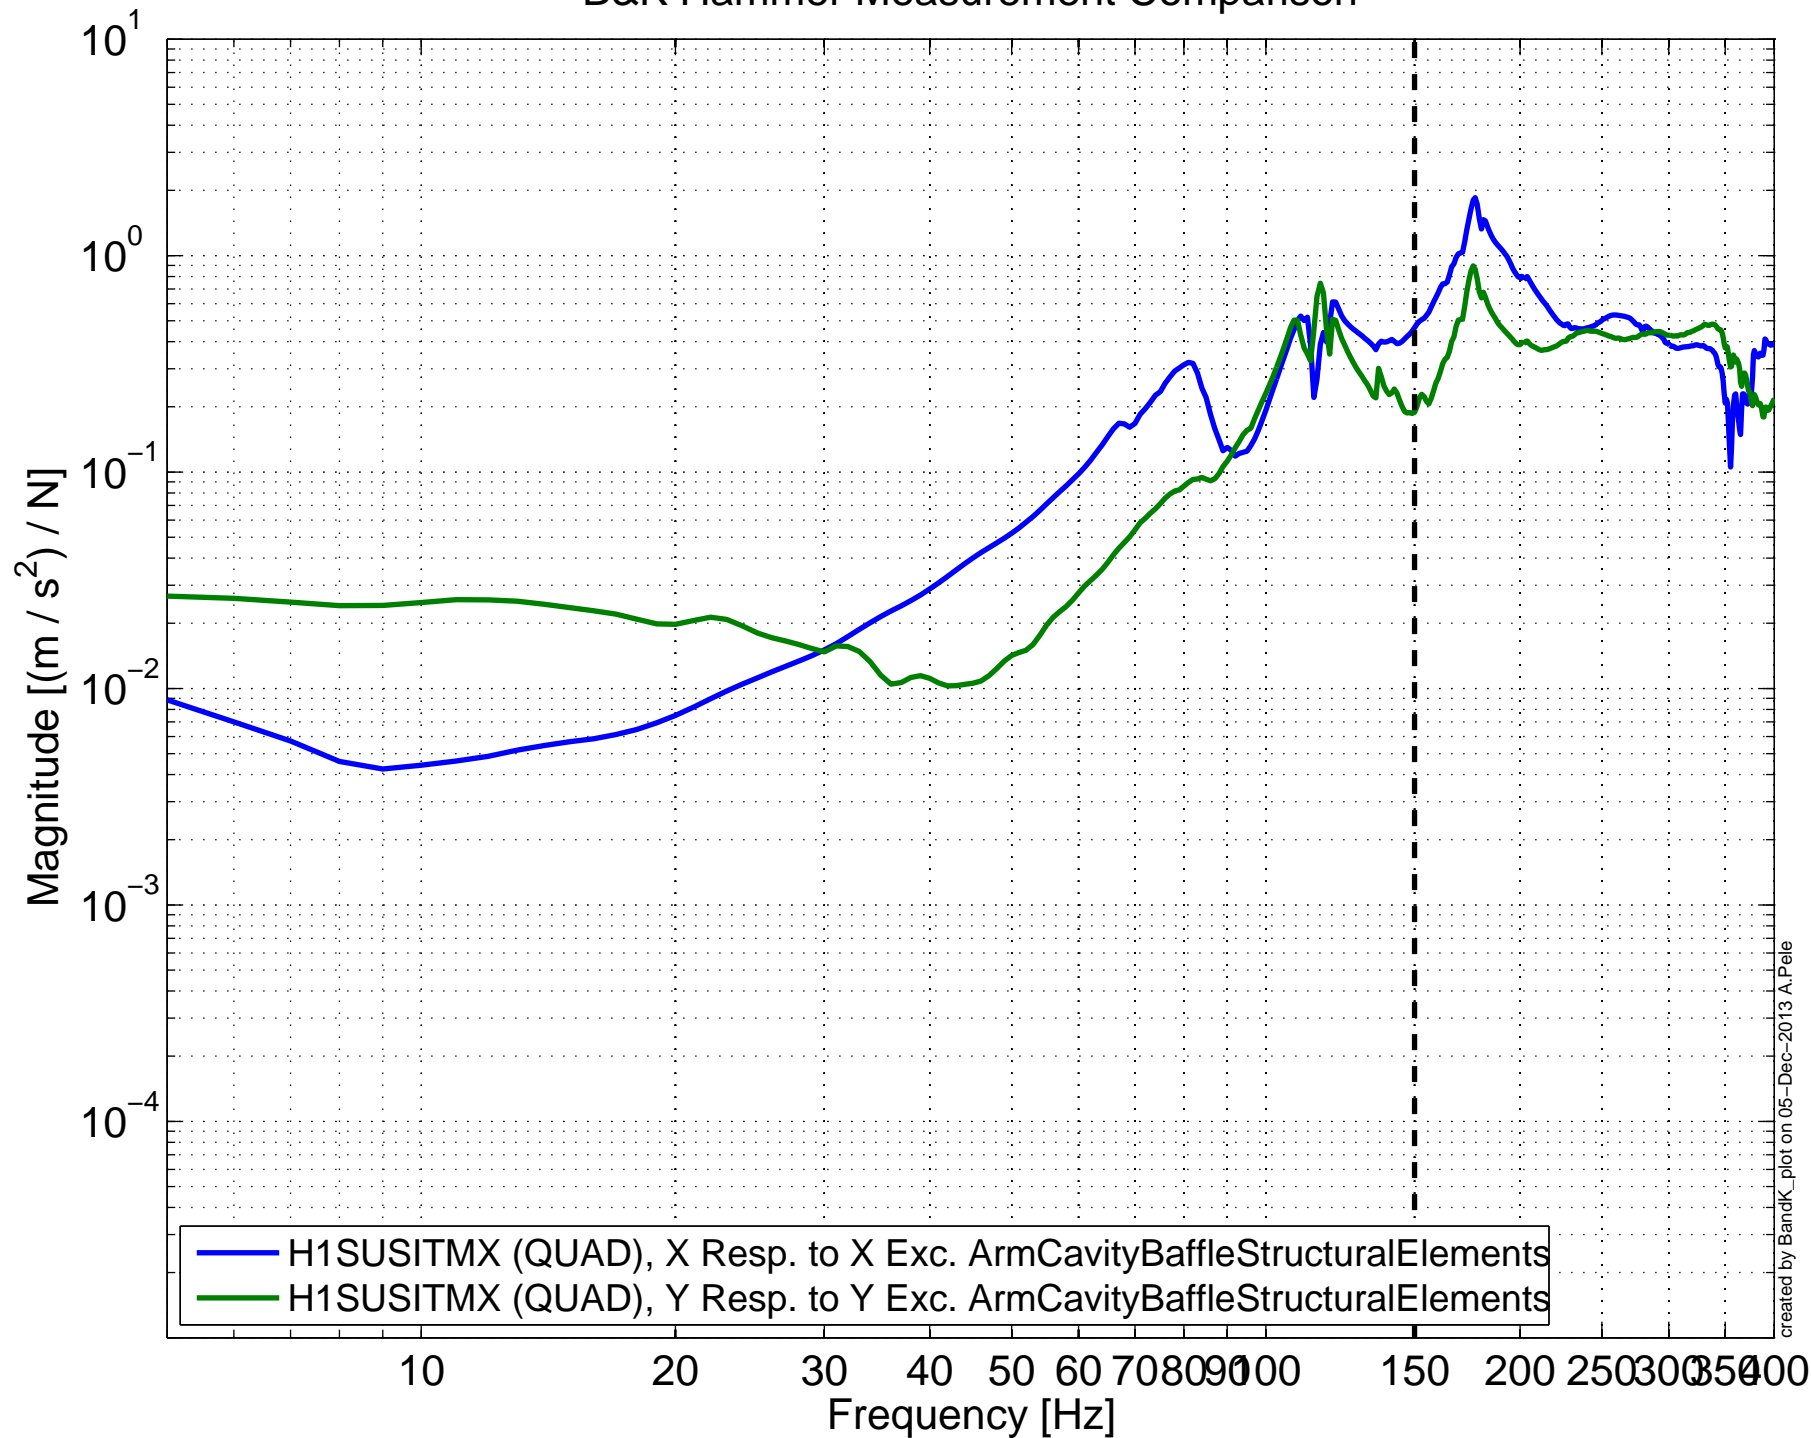

B&K Hammer Measurement Comparison

created by BandK_plot on 05-Dec-2013 A.Pelle

B&K Hammer Measurement Comparison

created by BandK_plot on 05-Dec-2013 A.Pelle