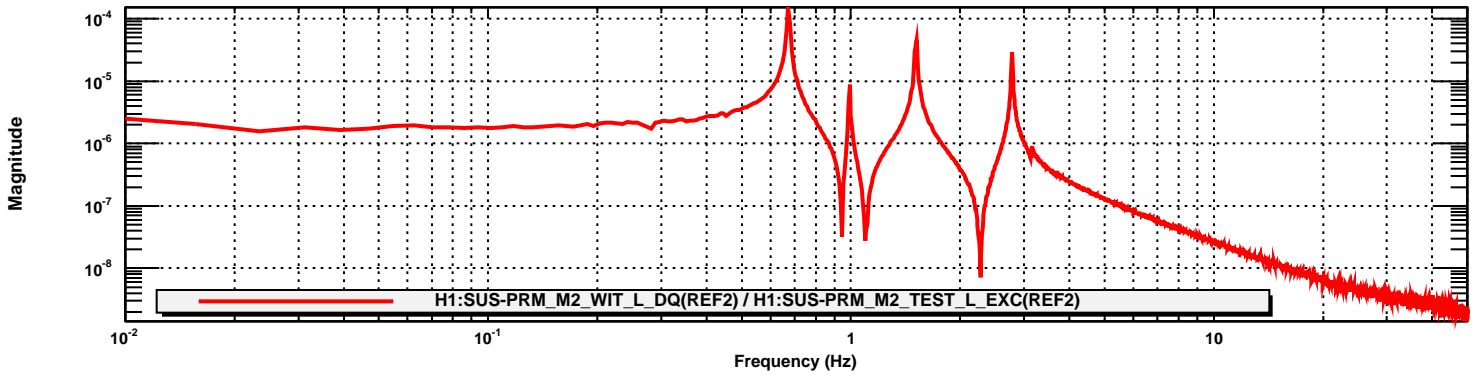

Transfer function

T0=23/07/2013 21:38:59

Avg=10

BW=0.0117187

Coherence

T0=16/12/2013 19:09:25

Avg=5

BW=0.0117187