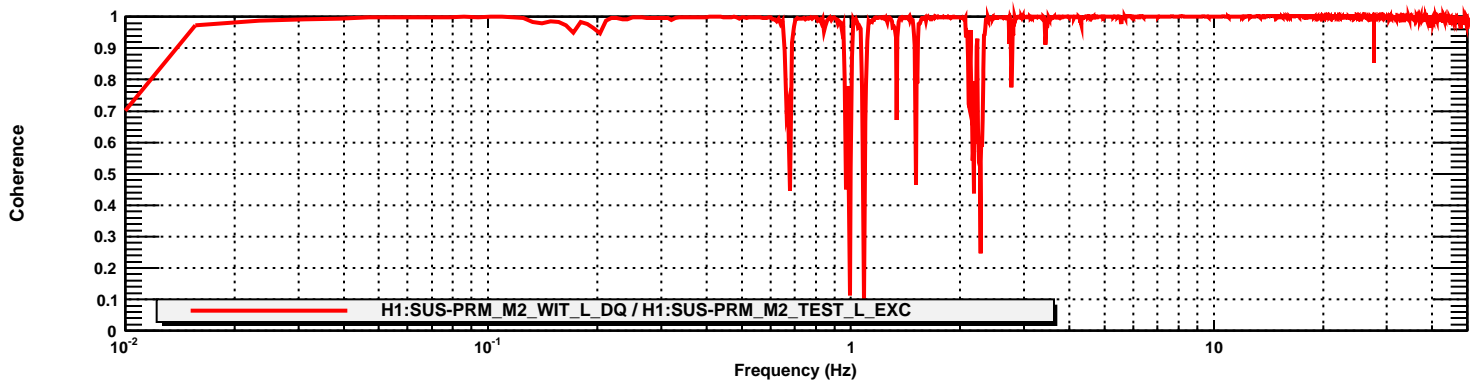

Transfer function

T0=23/07/2013 21:38:59

Avg=10

BW=0.0117187

Coherence

T0=16/12/2013 19:09:25

Avg=5

BW=0.0117187