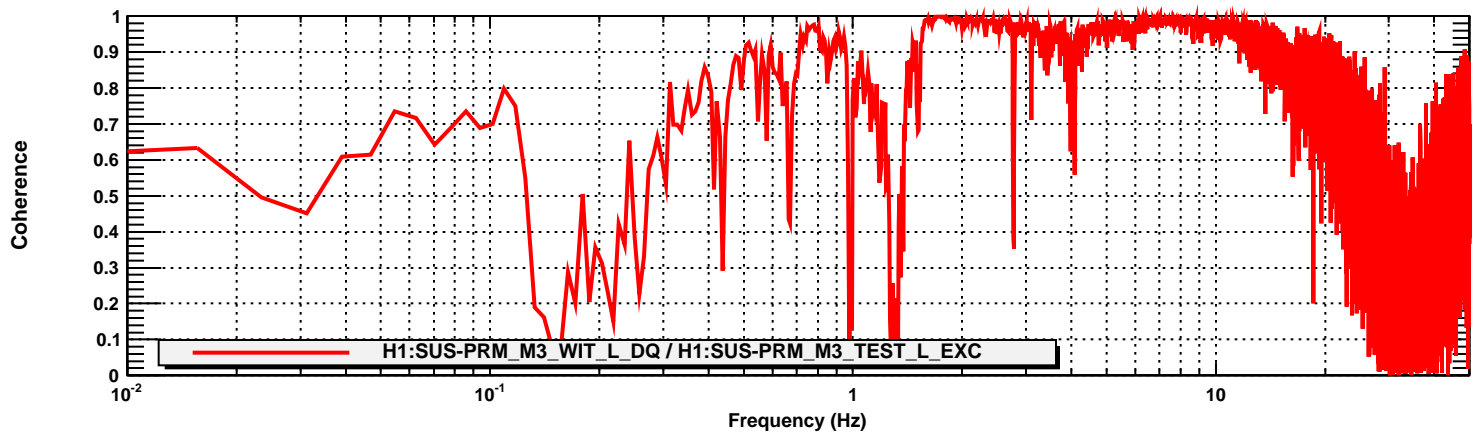

Transfer function

T0=16/12/2013 19:21:25

Avg=9

BW=0.0117187

Coherence

T0=16/12/2013 19:21:25

Avg=9

BW=0.0117187