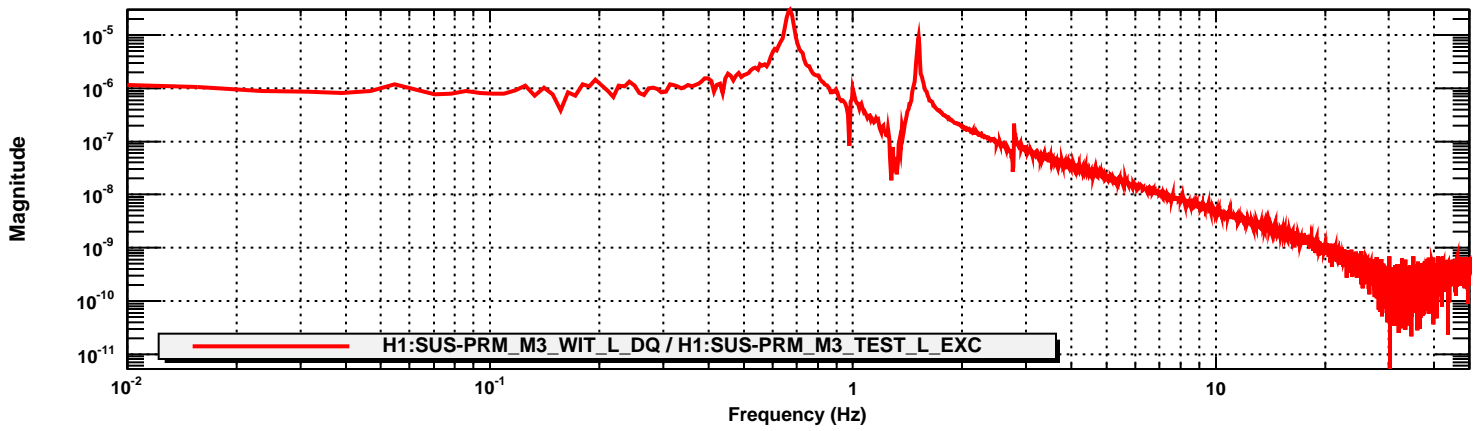

Transfer function

T0=16/12/2013 19:21:25

Avg=9

BW=0.0117187

Coherence

T0=16/12/2013 19:21:25

Avg=9

BW=0.0117187