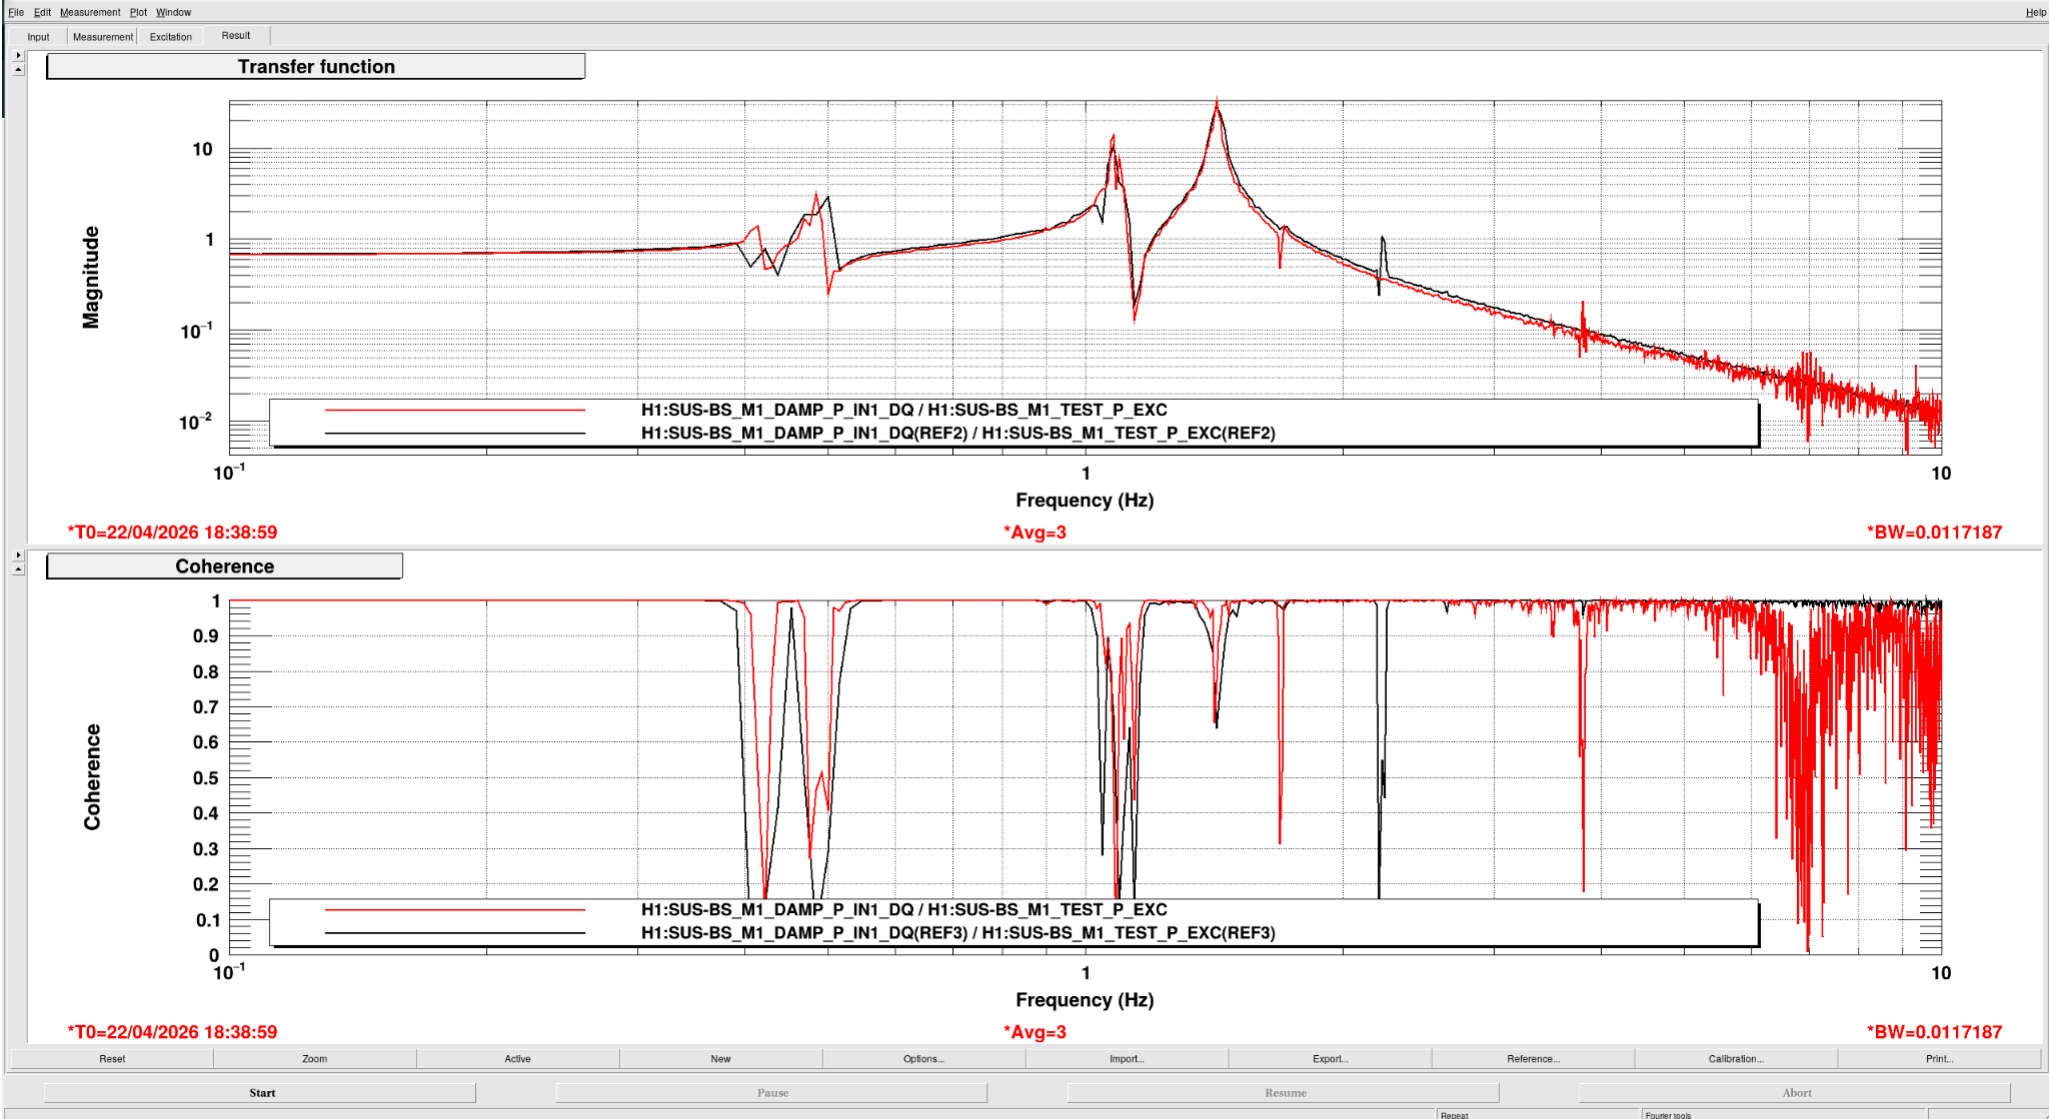

YAW

Red: 2026/04/22
Black: 2025/02/18

PITCH
Red: 2026/04/22
Black: 2025/02/18