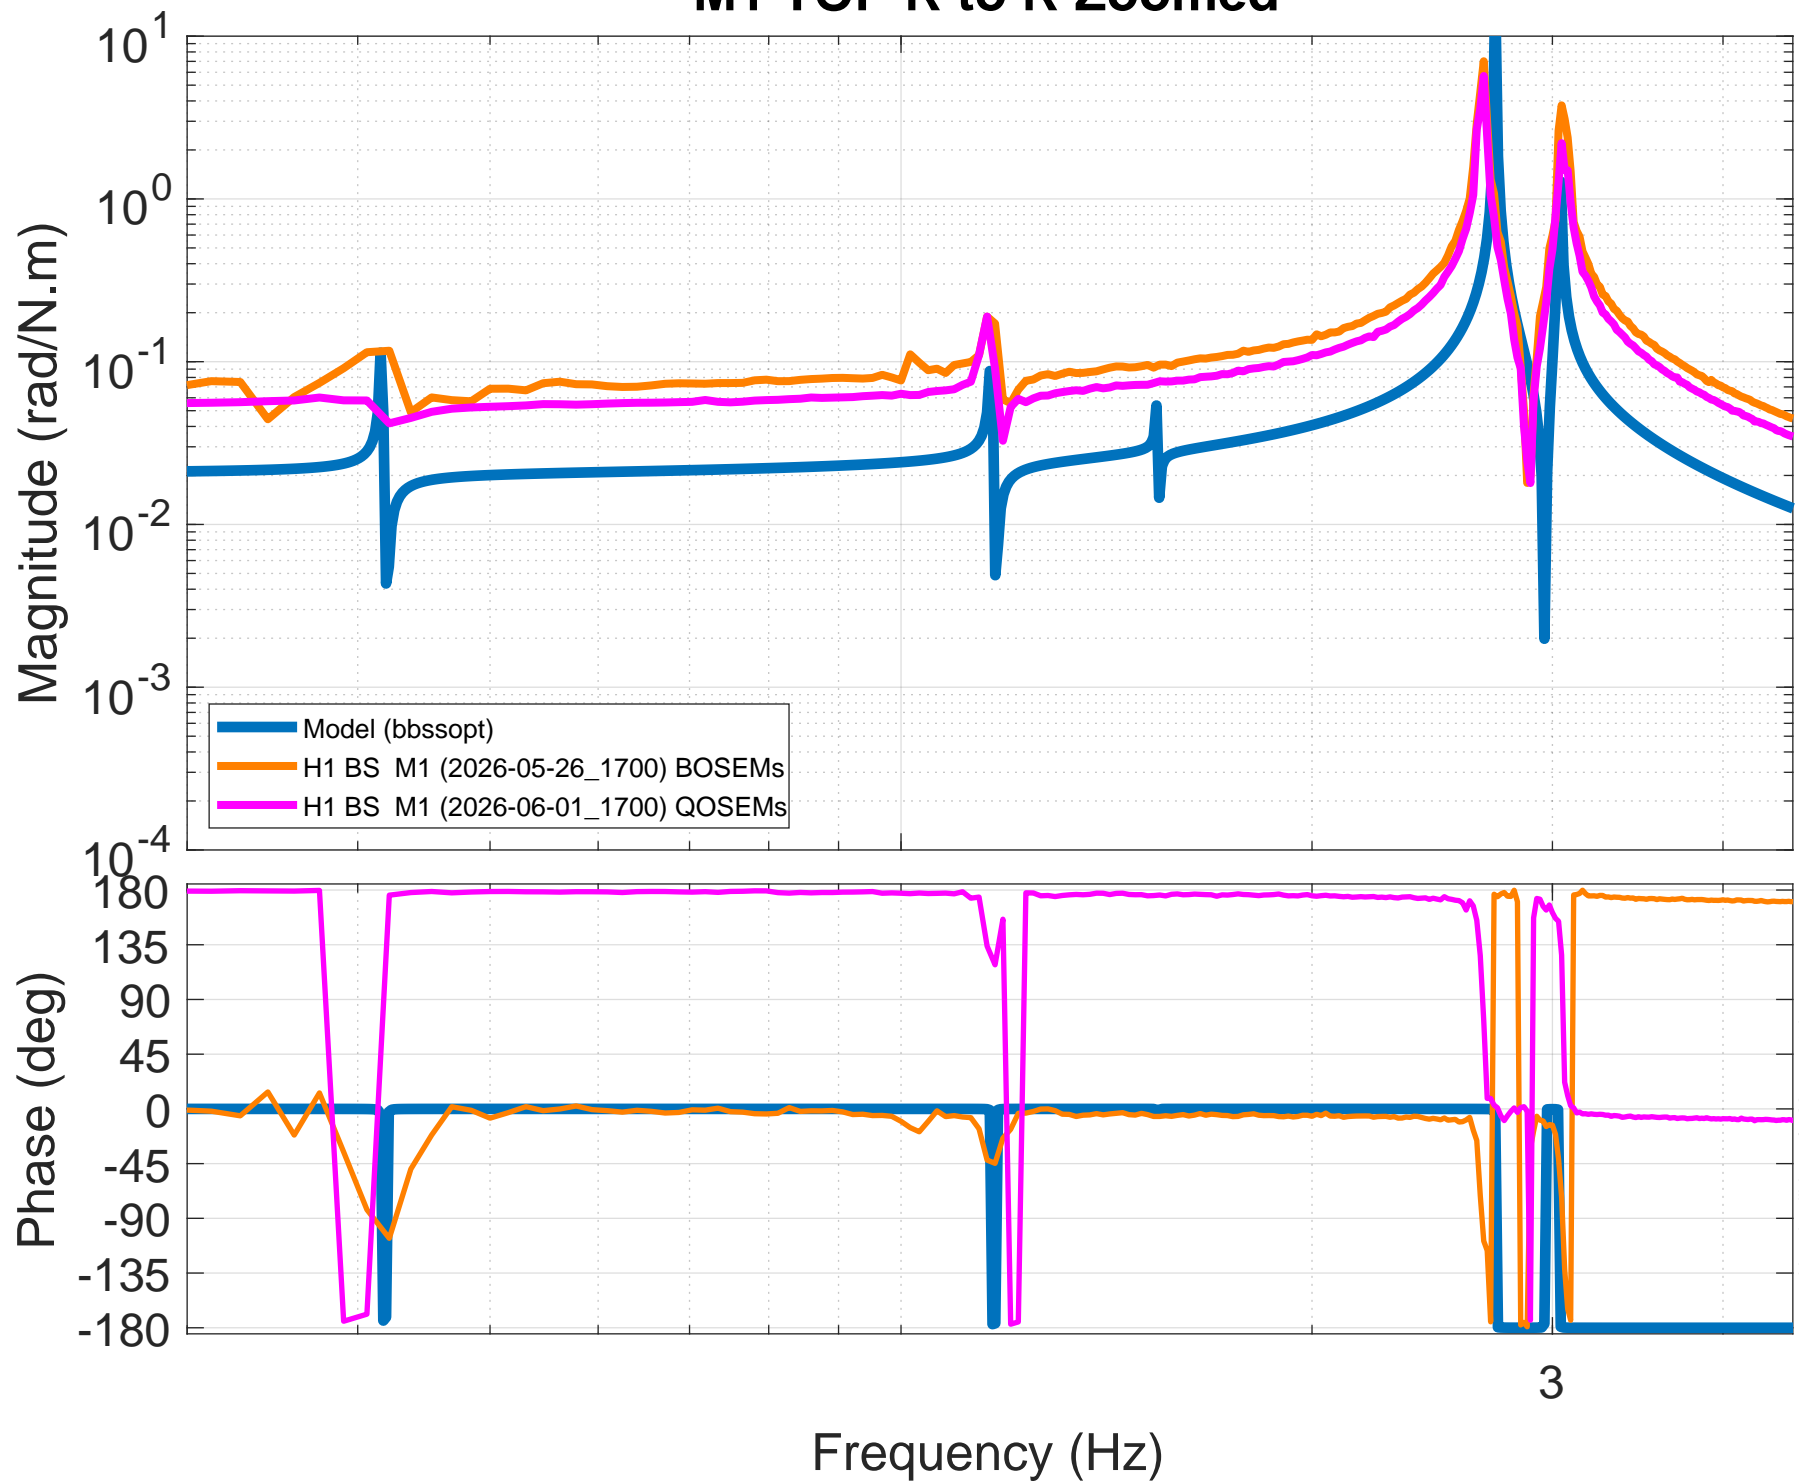

M1 TOP L to L Zoomed

Frequency (Hz)

M1 TOP T to T Zoomed

3

Frequency (Hz)

M1 TOP V to V Zoomed

Frequency (Hz)

3

M1 TOP R to R Zoomed

M1 TOP P to P Zoomed

created by plotallbss_ifs_M1 on 04-Jun-2026

Frequency (Hz)

M1 TOP Y to Y Zoomed

3

Frequency (Hz)

created by plotallbss_ifs_M1 on 04-Jun-2026