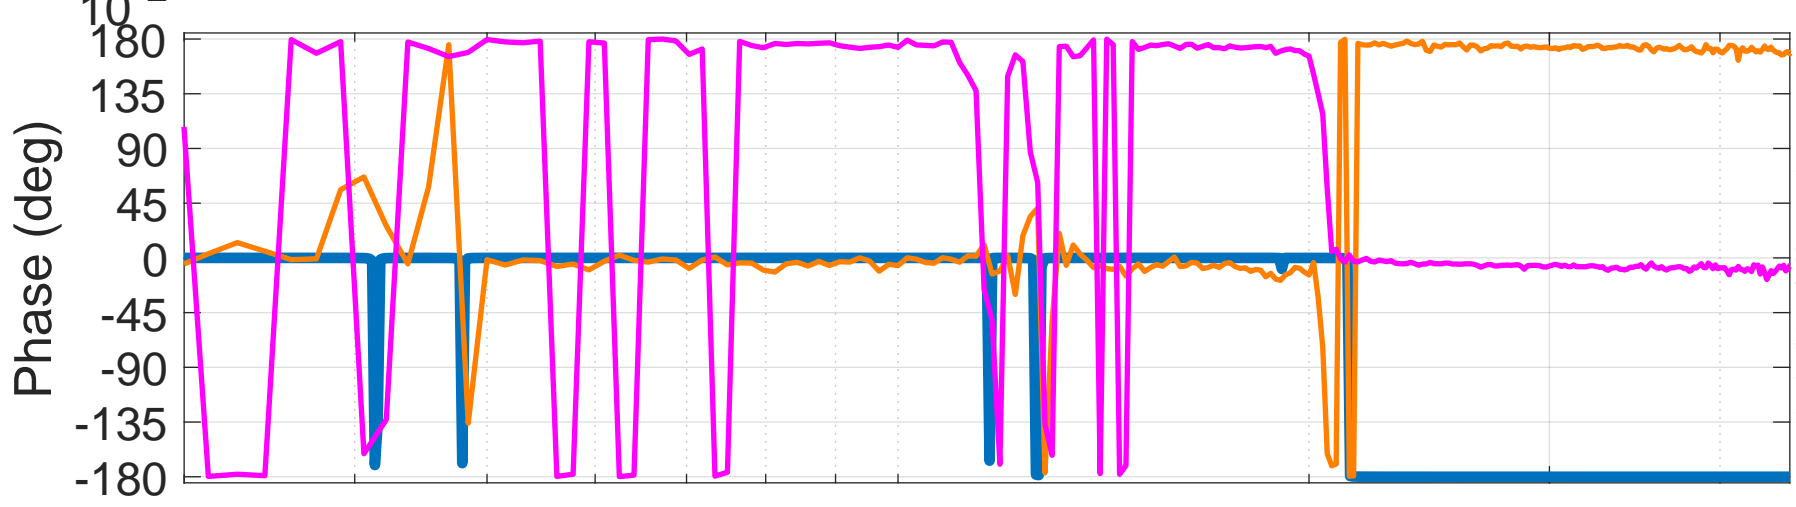

M1 TOP L to L Zoomed

Frequency (Hz)

M1 TOP T to T Zoomed

3

Frequency (Hz)

M1 TOP V to V Zoomed

Frequency (Hz)

3

M1 TOP R to R Zoomed

M1 TOP P to P Zoomed

created by plotallbss_ifs_M1 on 04-Jun-2026

Frequency (Hz)

M1 TOP Y to Y Zoomed

3

Frequency (Hz)

created by plotallbss_ifs_M1 on 04-Jun-2026