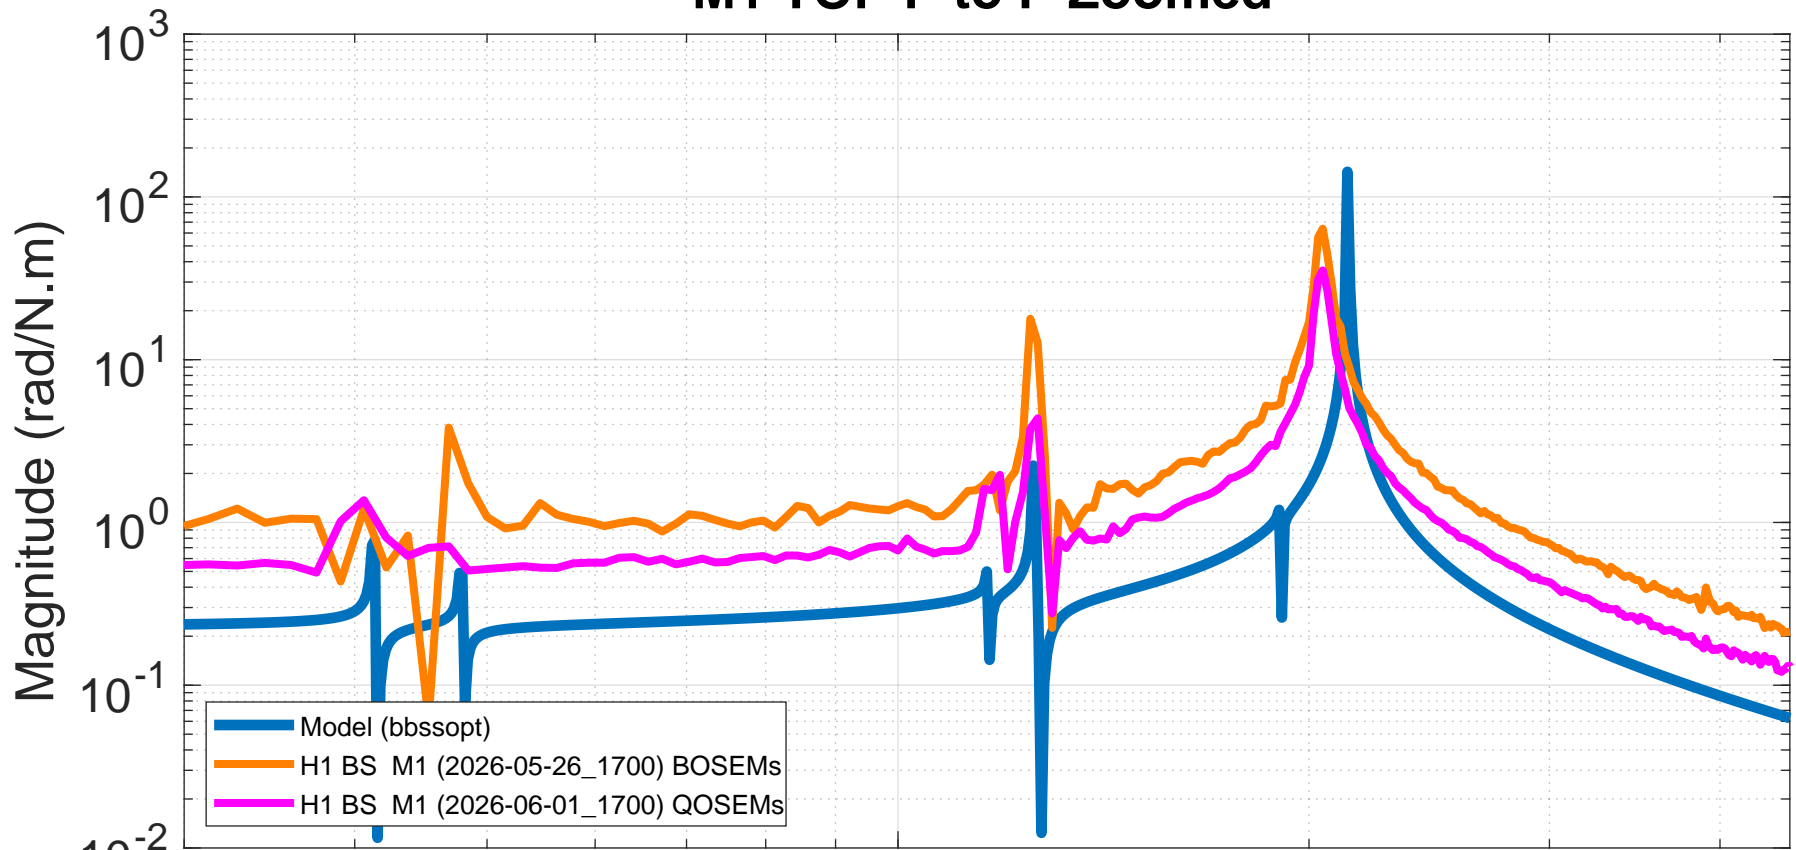

M1 TOP L to L Zoomed

Frequency (Hz)

M1 TOP T to T Zoomed

3

Frequency (Hz)

M1 TOP V to V Zoomed

Frequency (Hz)

3

M1 TOP R to R Zoomed

M1 TOP P to P Zoomed

created by plotallbss_ifs_M1 on 04-Jun-2026

Frequency (Hz)

M1 TOP Y to Y Zoomed

3

Frequency (Hz)

created by plotallbss_ifs_M1 on 04-Jun-2026