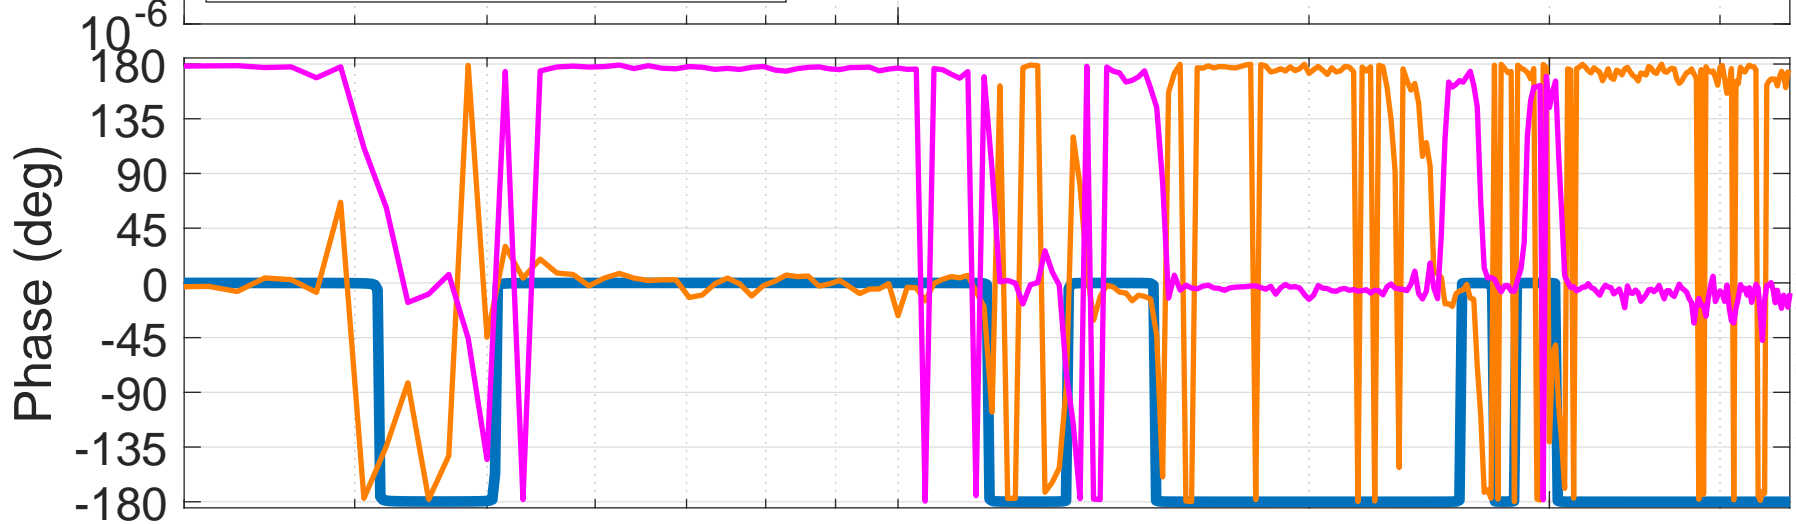

M1 TOP L to L Zoomed

Frequency (Hz)

M1 TOP T to T Zoomed

3

Frequency (Hz)

M1 TOP V to V Zoomed

Frequency (Hz)

3

M1 TOP R to R Zoomed

M1 TOP P to P Zoomed

created by plotallbss_ifs_M1 on 04-Jun-2026

Frequency (Hz)

M1 TOP Y to Y Zoomed

3

Frequency (Hz)

created by plotallbss_ifs_M1 on 04-Jun-2026