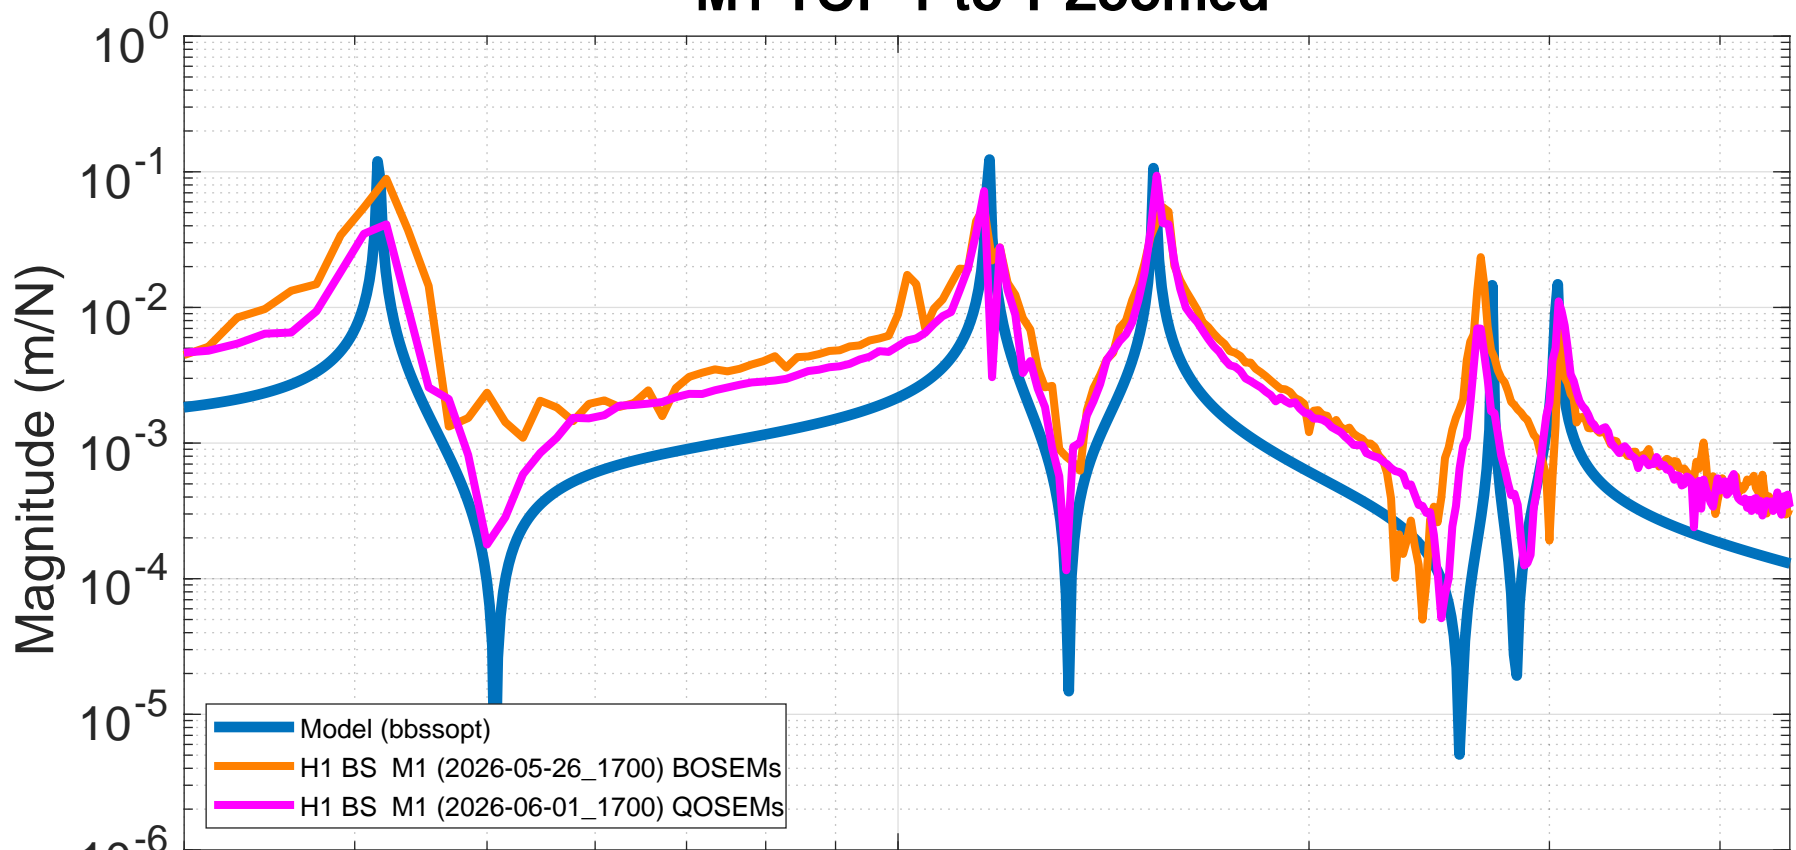

M1 TOP L to L Zoomed

Frequency (Hz)

M1 TOP T to T Zoomed

3

Frequency (Hz)

M1 TOP V to V Zoomed

Frequency (Hz)

3

M1 TOP R to R Zoomed

M1 TOP P to P Zoomed

created by plotallbss_ifs_M1 on 04-Jun-2026

Frequency (Hz)

M1 TOP Y to Y Zoomed

3

Frequency (Hz)

created by plotallbss_ifs_M1 on 04-Jun-2026