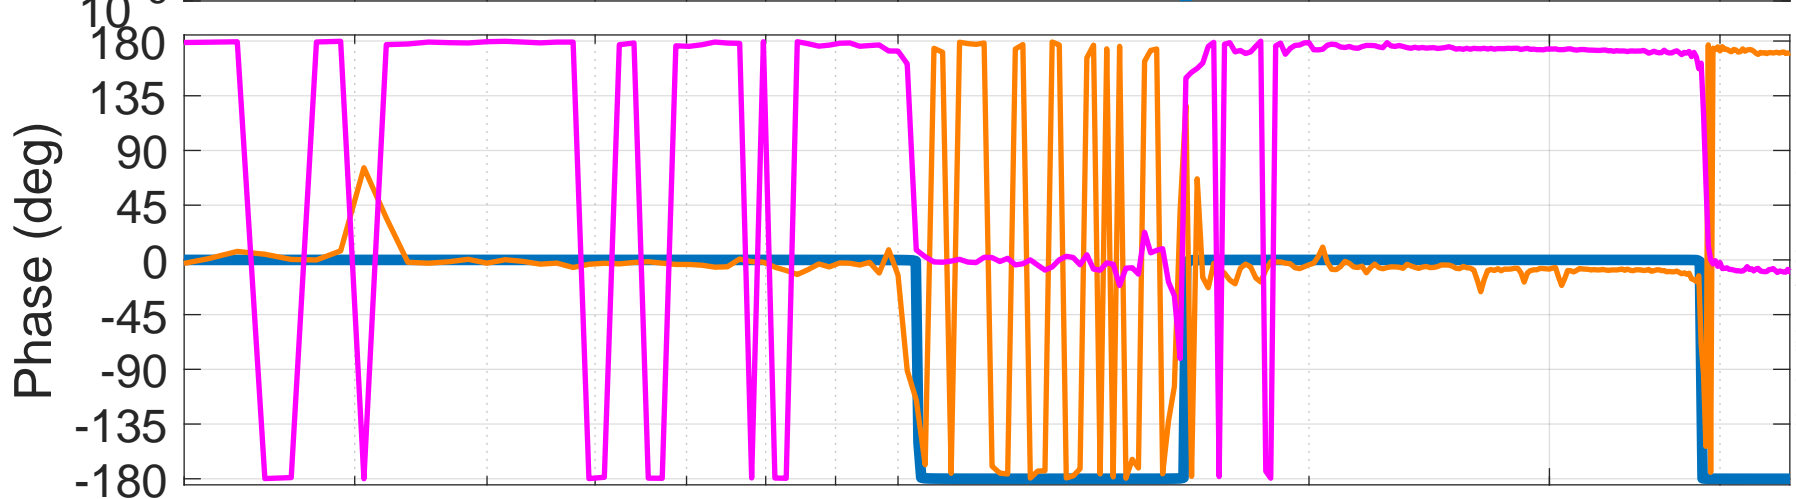

M1 TOP L to L Zoomed

Frequency (Hz)

M1 TOP T to T Zoomed

3

Frequency (Hz)

M1 TOP V to V Zoomed

Frequency (Hz)

3

M1 TOP R to R Zoomed

M1 TOP P to P Zoomed

created by plotallbss_ifs_M1 on 04-Jun-2026

Frequency (Hz)

M1 TOP Y to Y Zoomed

3

Frequency (Hz)

created by plotallbss_ifs_M1 on 04-Jun-2026