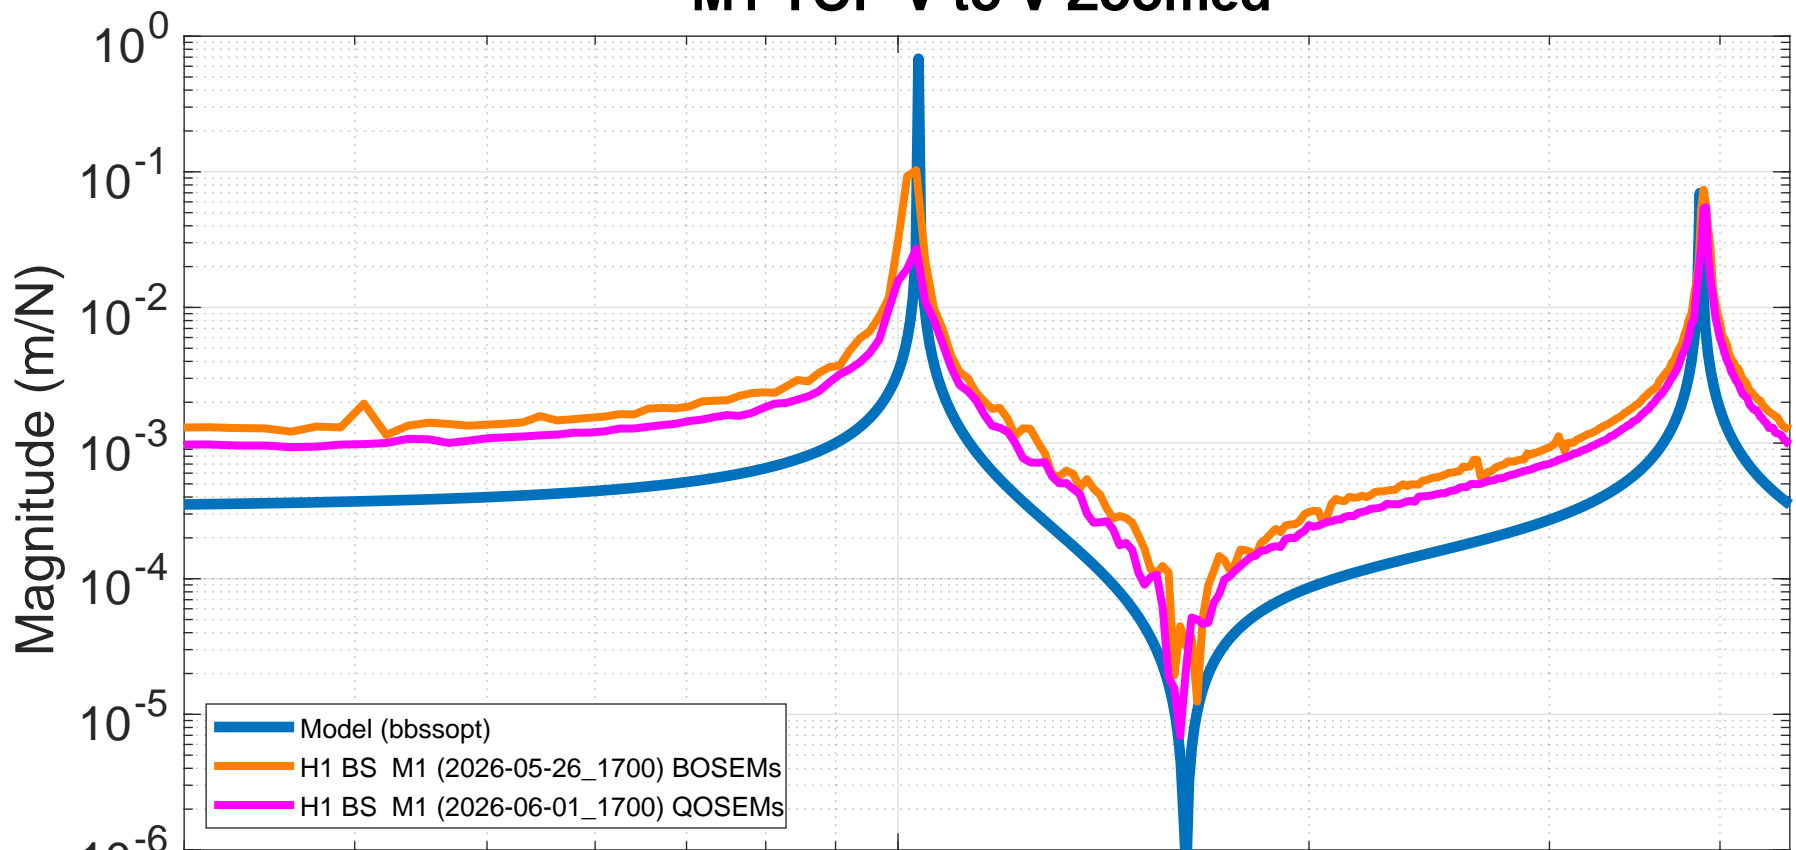

M1 TOP L to L Zoomed

Frequency (Hz)

M1 TOP T to T Zoomed

3

Frequency (Hz)

M1 TOP V to V Zoomed

Frequency (Hz)

3

M1 TOP R to R Zoomed

M1 TOP P to P Zoomed

created by plotallbss_ifs_M1 on 04-Jun-2026

Frequency (Hz)

M1 TOP Y to Y Zoomed

3

Frequency (Hz)

created by plotallbss_ifs_M1 on 04-Jun-2026