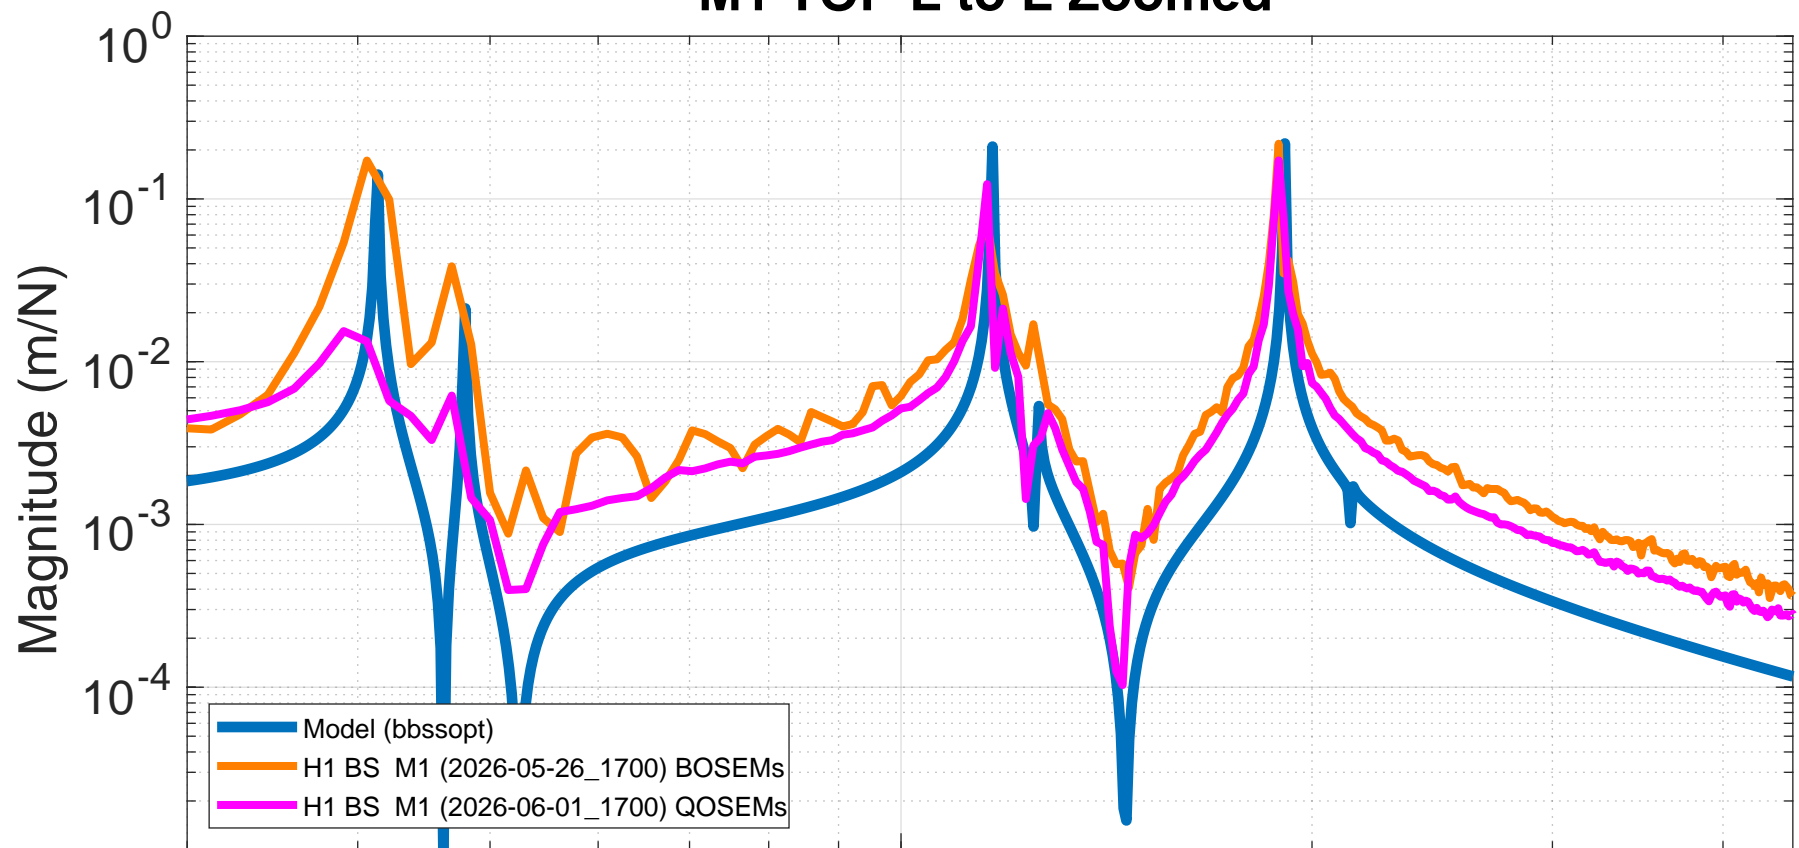

M1 TOP L to L Zoomed

Frequency (Hz)

M1 TOP T to T Zoomed

3

Frequency (Hz)

M1 TOP V to V Zoomed

Frequency (Hz)

3

M1 TOP R to R Zoomed

M1 TOP P to P Zoomed

created by plotallbss_ifs_M1 on 04-Jun-2026

Frequency (Hz)

M1 TOP Y to Y Zoomed

3

Frequency (Hz)

created by plotallbss_ifs_M1 on 04-Jun-2026