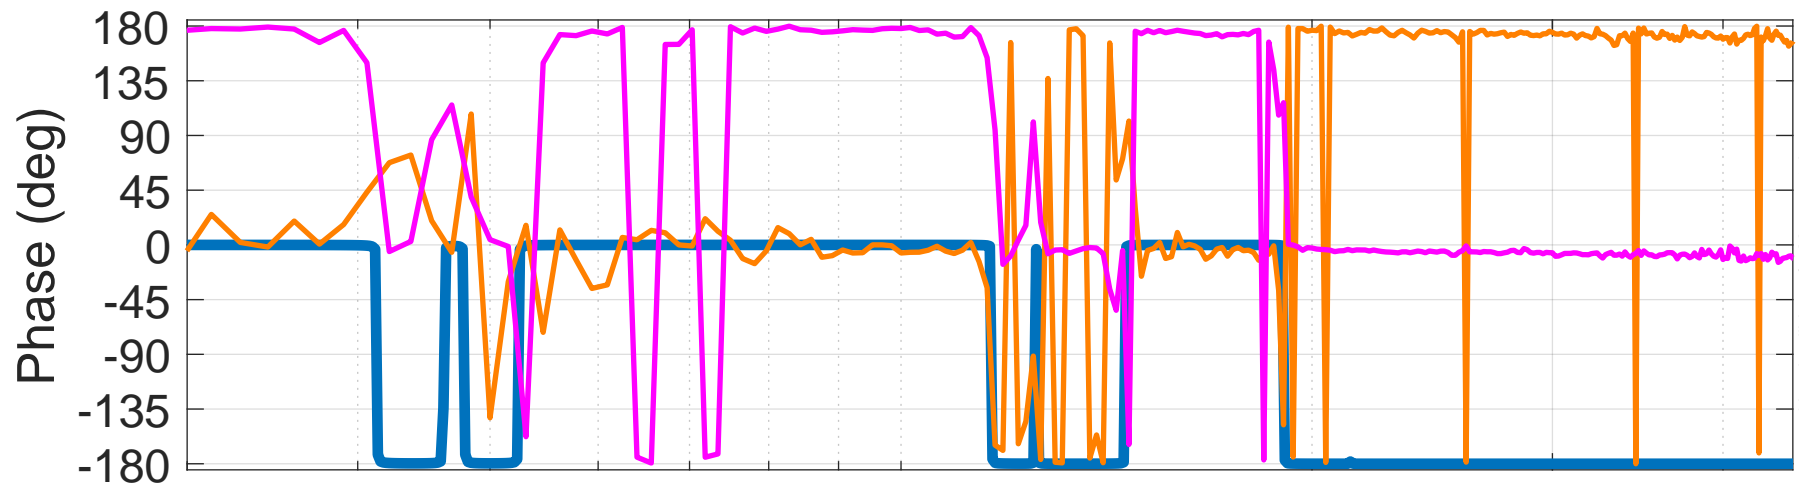

M1 TOP L to L Zoomed

Frequency (Hz)

M1 TOP T to T Zoomed

3

Frequency (Hz)

M1 TOP V to V Zoomed

Frequency (Hz)

3

M1 TOP R to R Zoomed

M1 TOP P to P Zoomed

created by plotallbss_ifs_M1 on 04-Jun-2026

Frequency (Hz)

M1 TOP Y to Y Zoomed

3

Frequency (Hz)

created by plotallbss_ifs_M1 on 04-Jun-2026