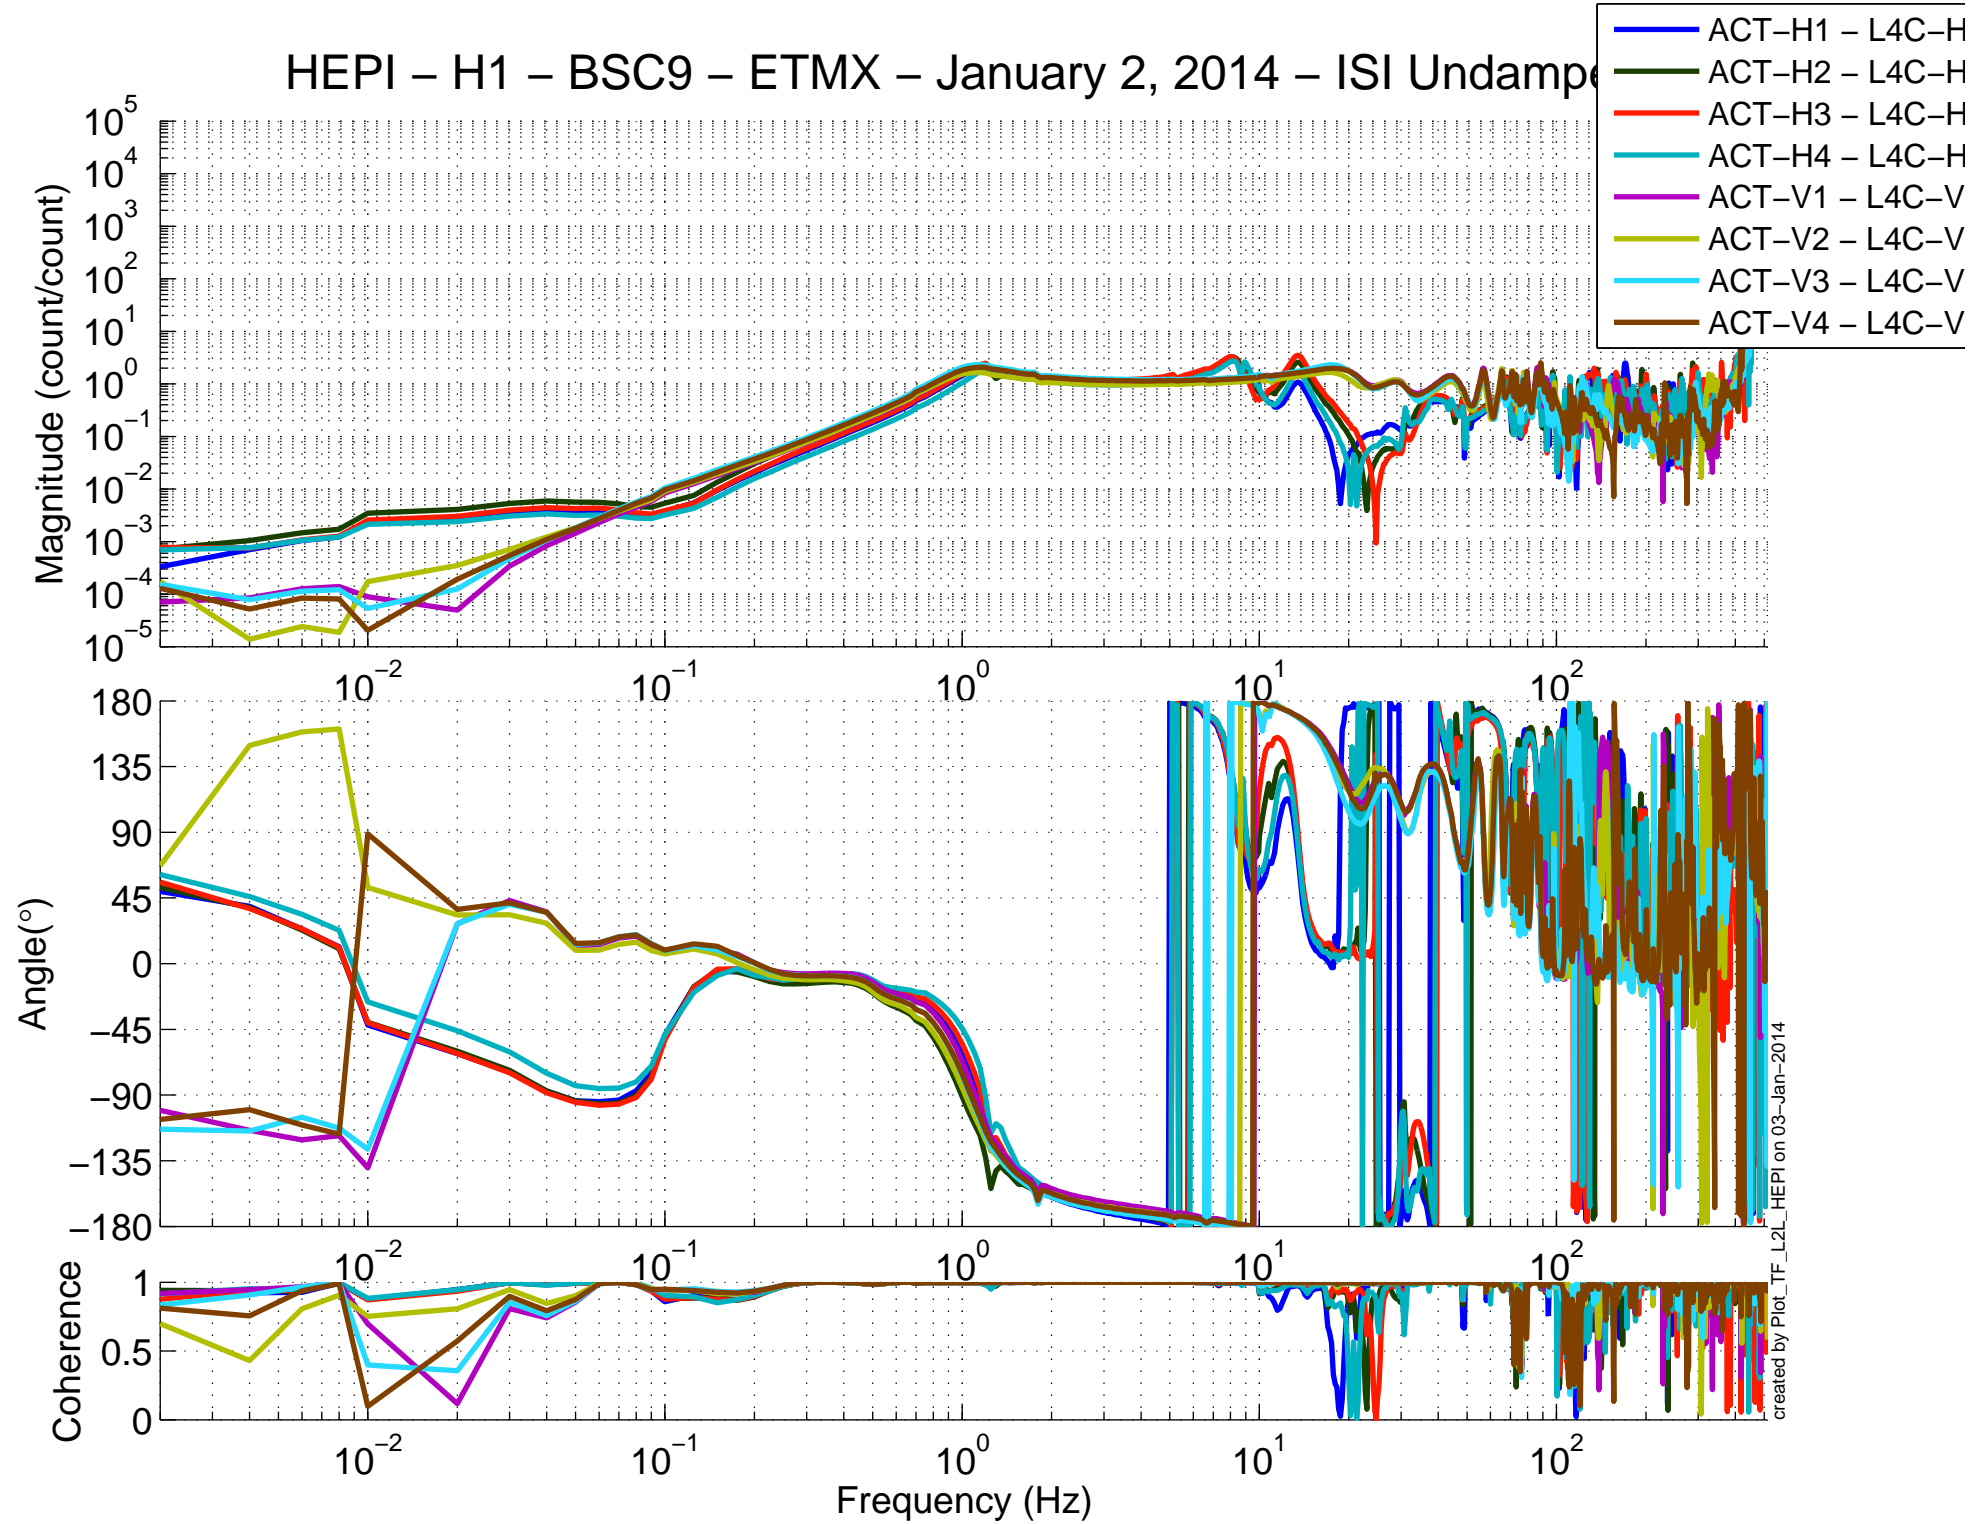

# HEPI - H1 - BSC9 - ETMX - January 2, 2014 - ISI Undamped

created by Plot\_TF\_L2L\_HEPI on 03-Jan-2014