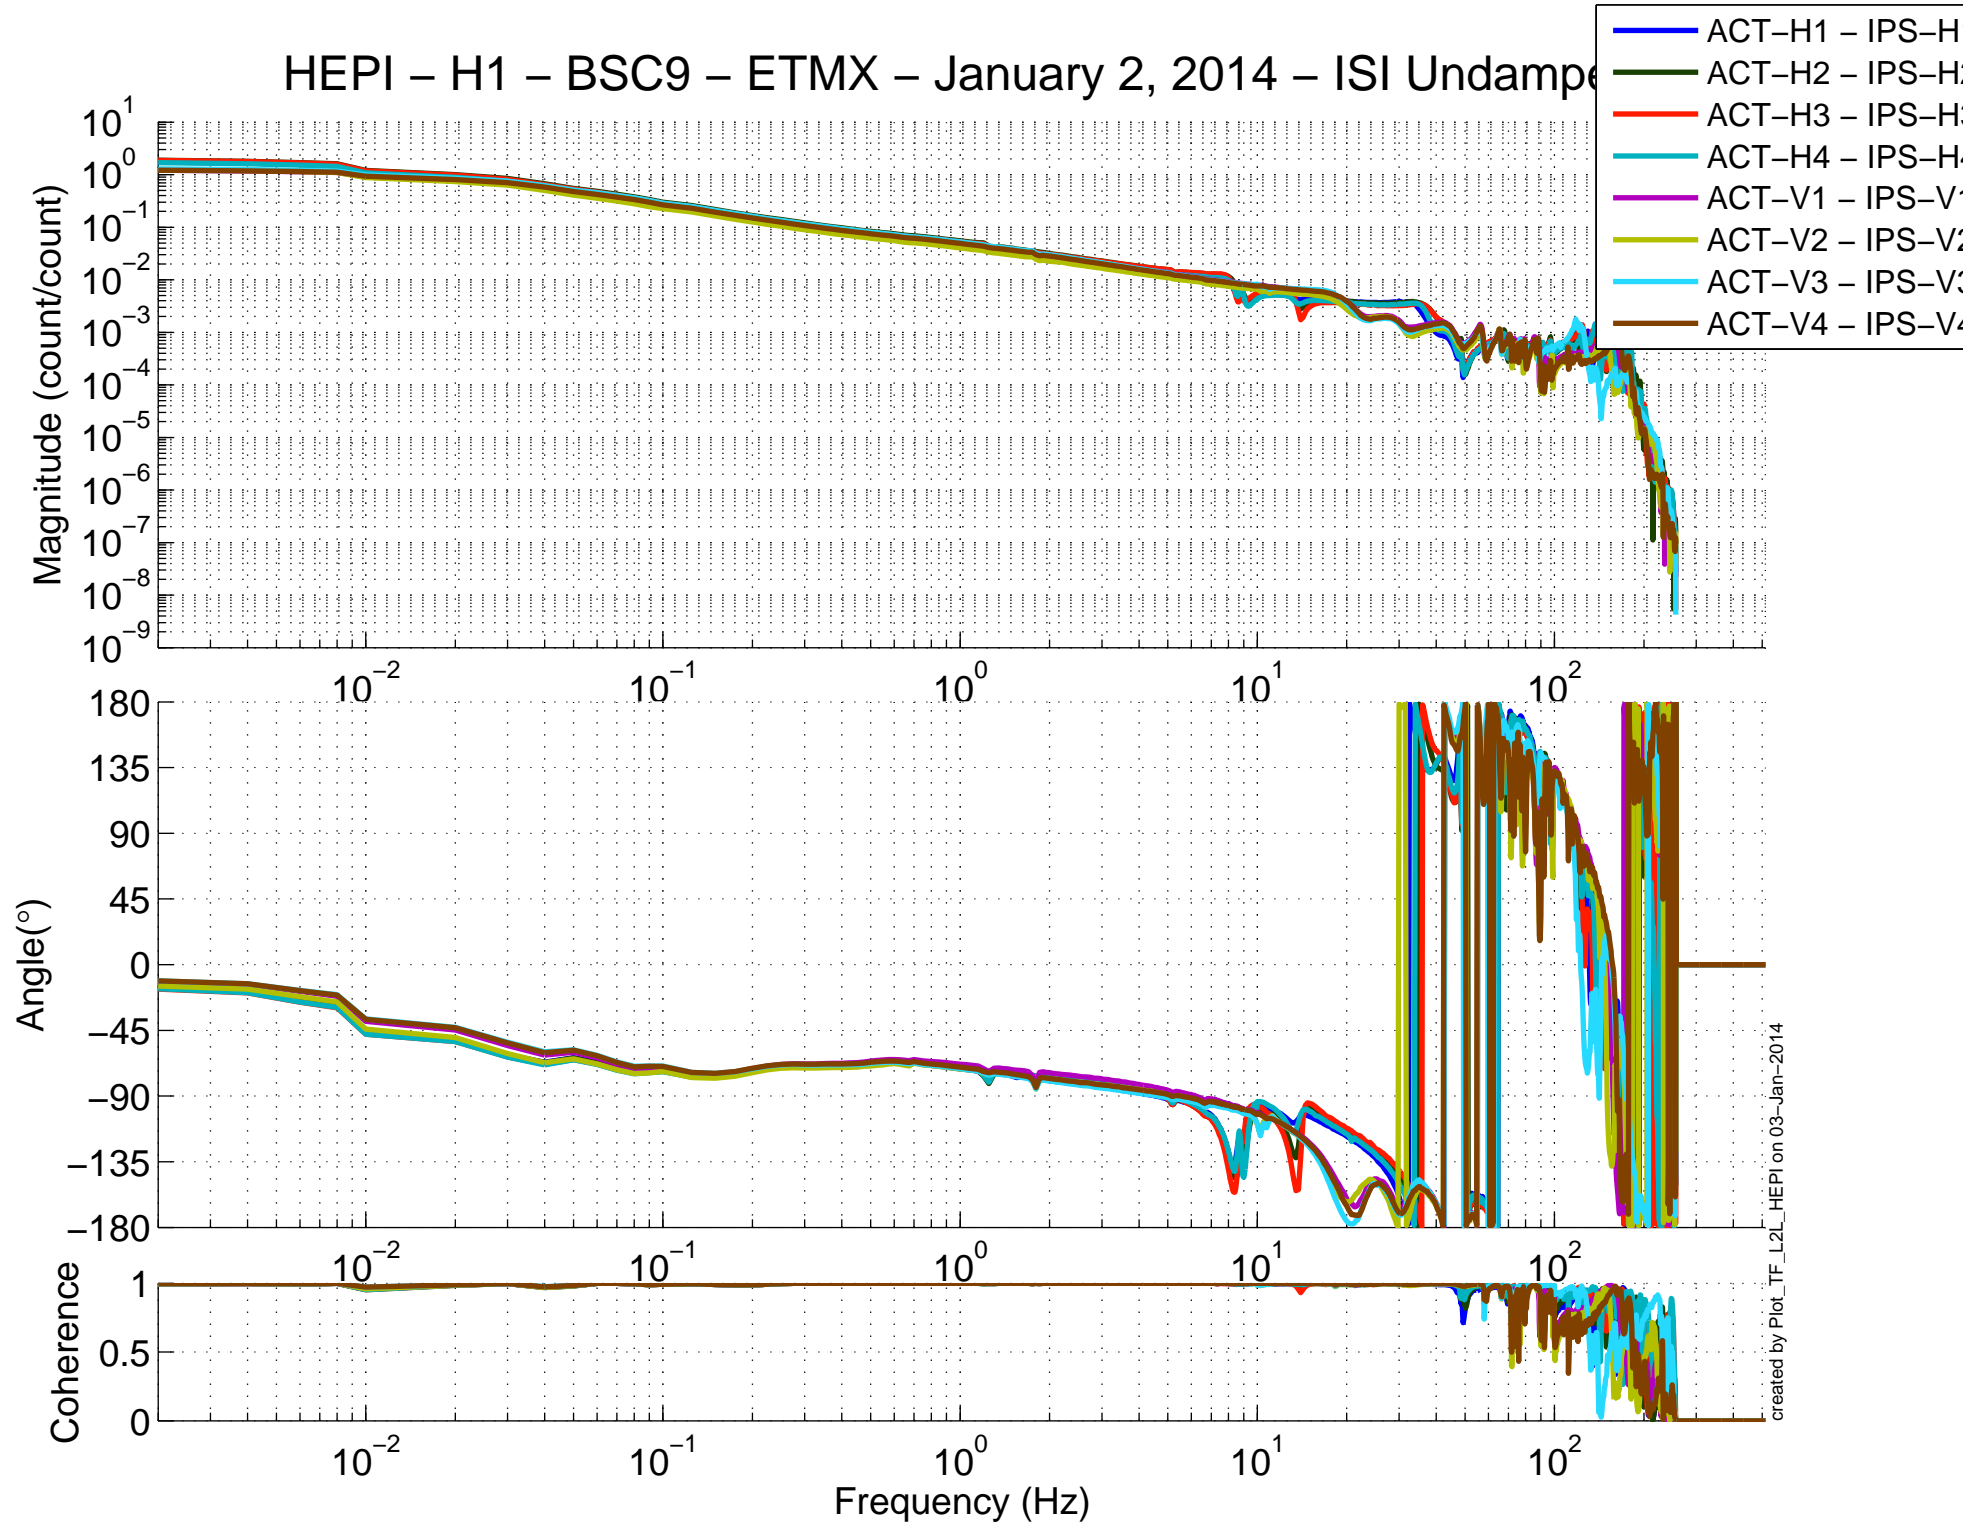

# HEPI - H1 - BSC9 - ETMX - January 2, 2014 - ISI Undamped

created by Plot\_TF\_L2L\_HEPI on 03-Jan-2014