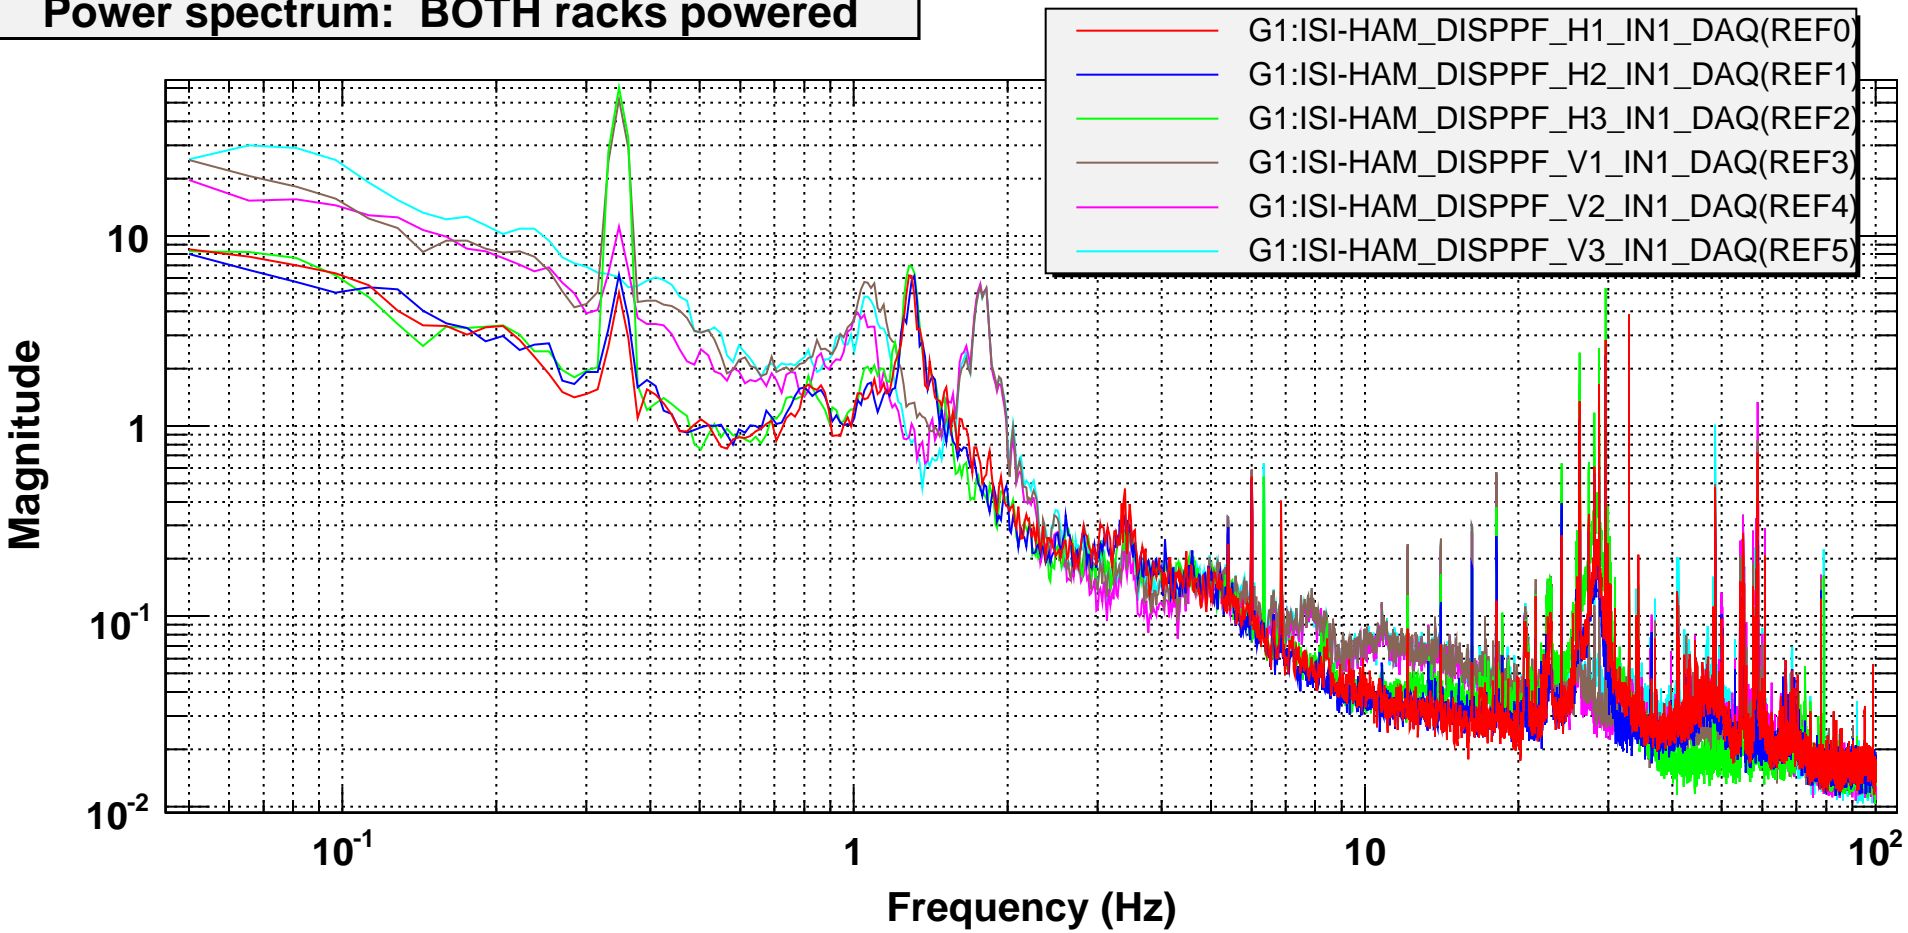

**Power spectrum: BOTH racks powered**

T0=20/07/2010 22:09:32

Avg=1

BW=0.0234374