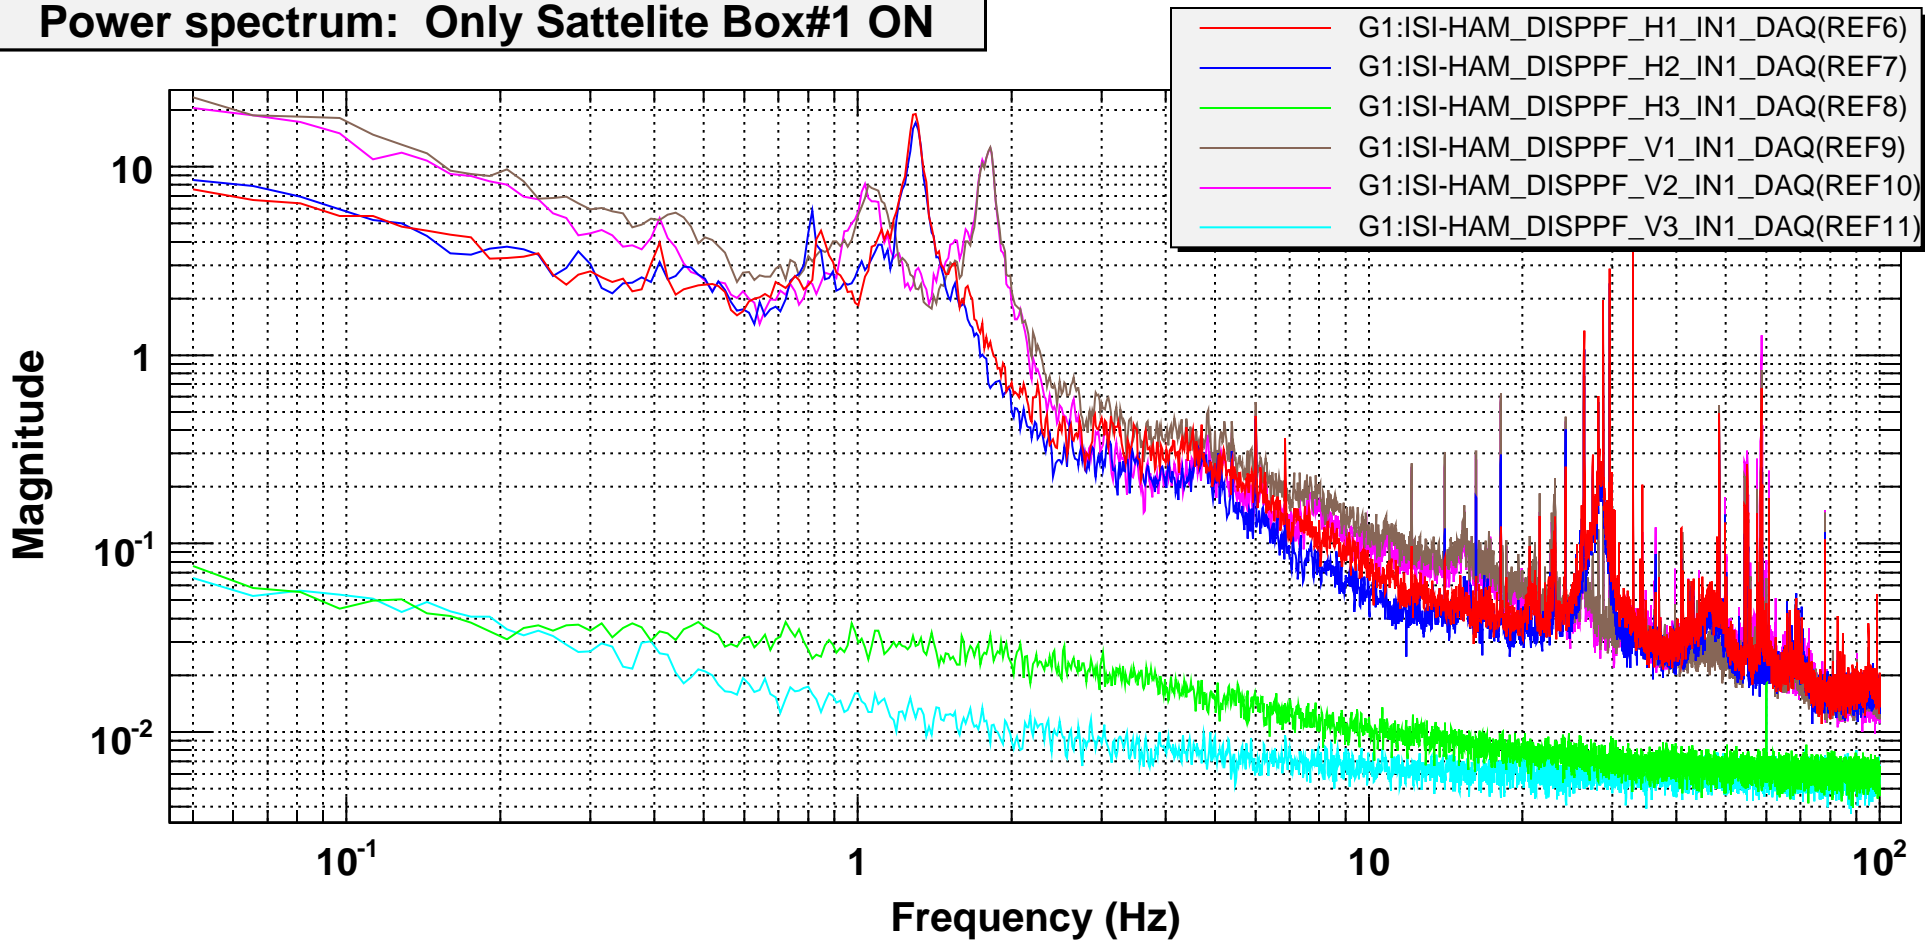

Power spectrum: Only Sattelite Box#1 ON

T0=20/07/2010 22:25:27

Avg=1

BW=0.0234374