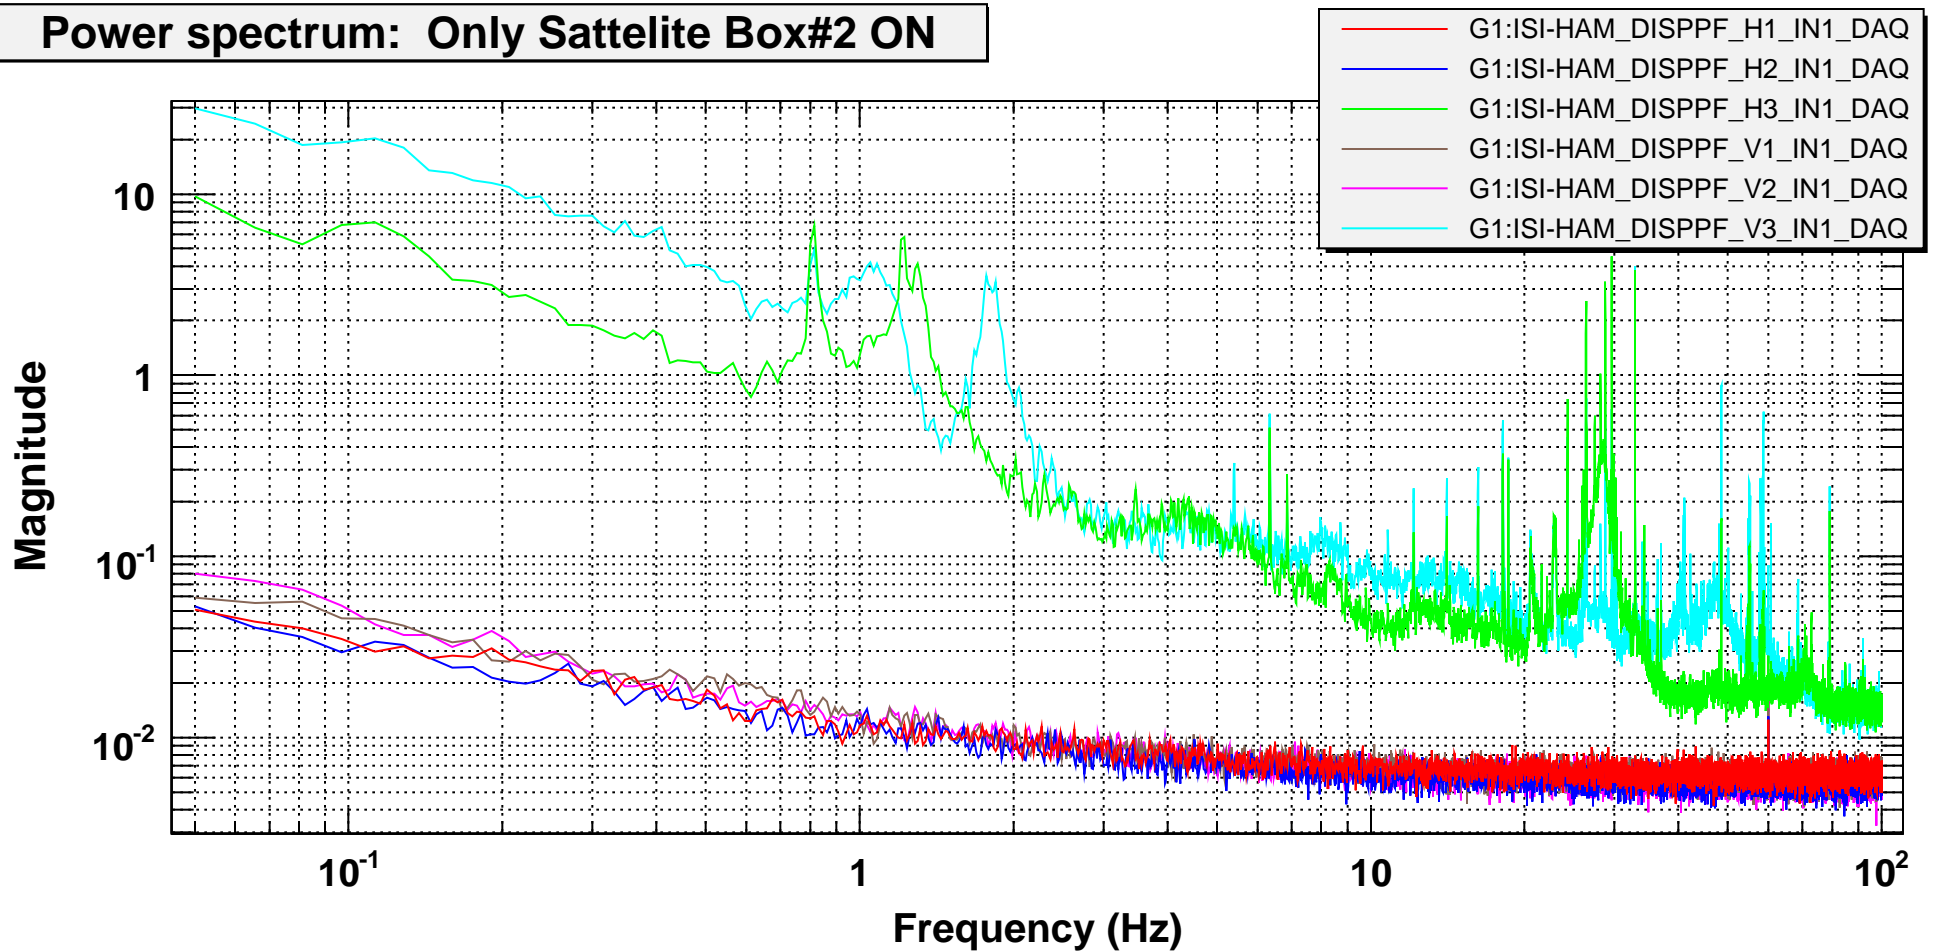

Power spectrum: Only Sattelite Box#2 ON

T0=20/07/2010 22:54:19.015625

Avg=25

BW=0.0234374