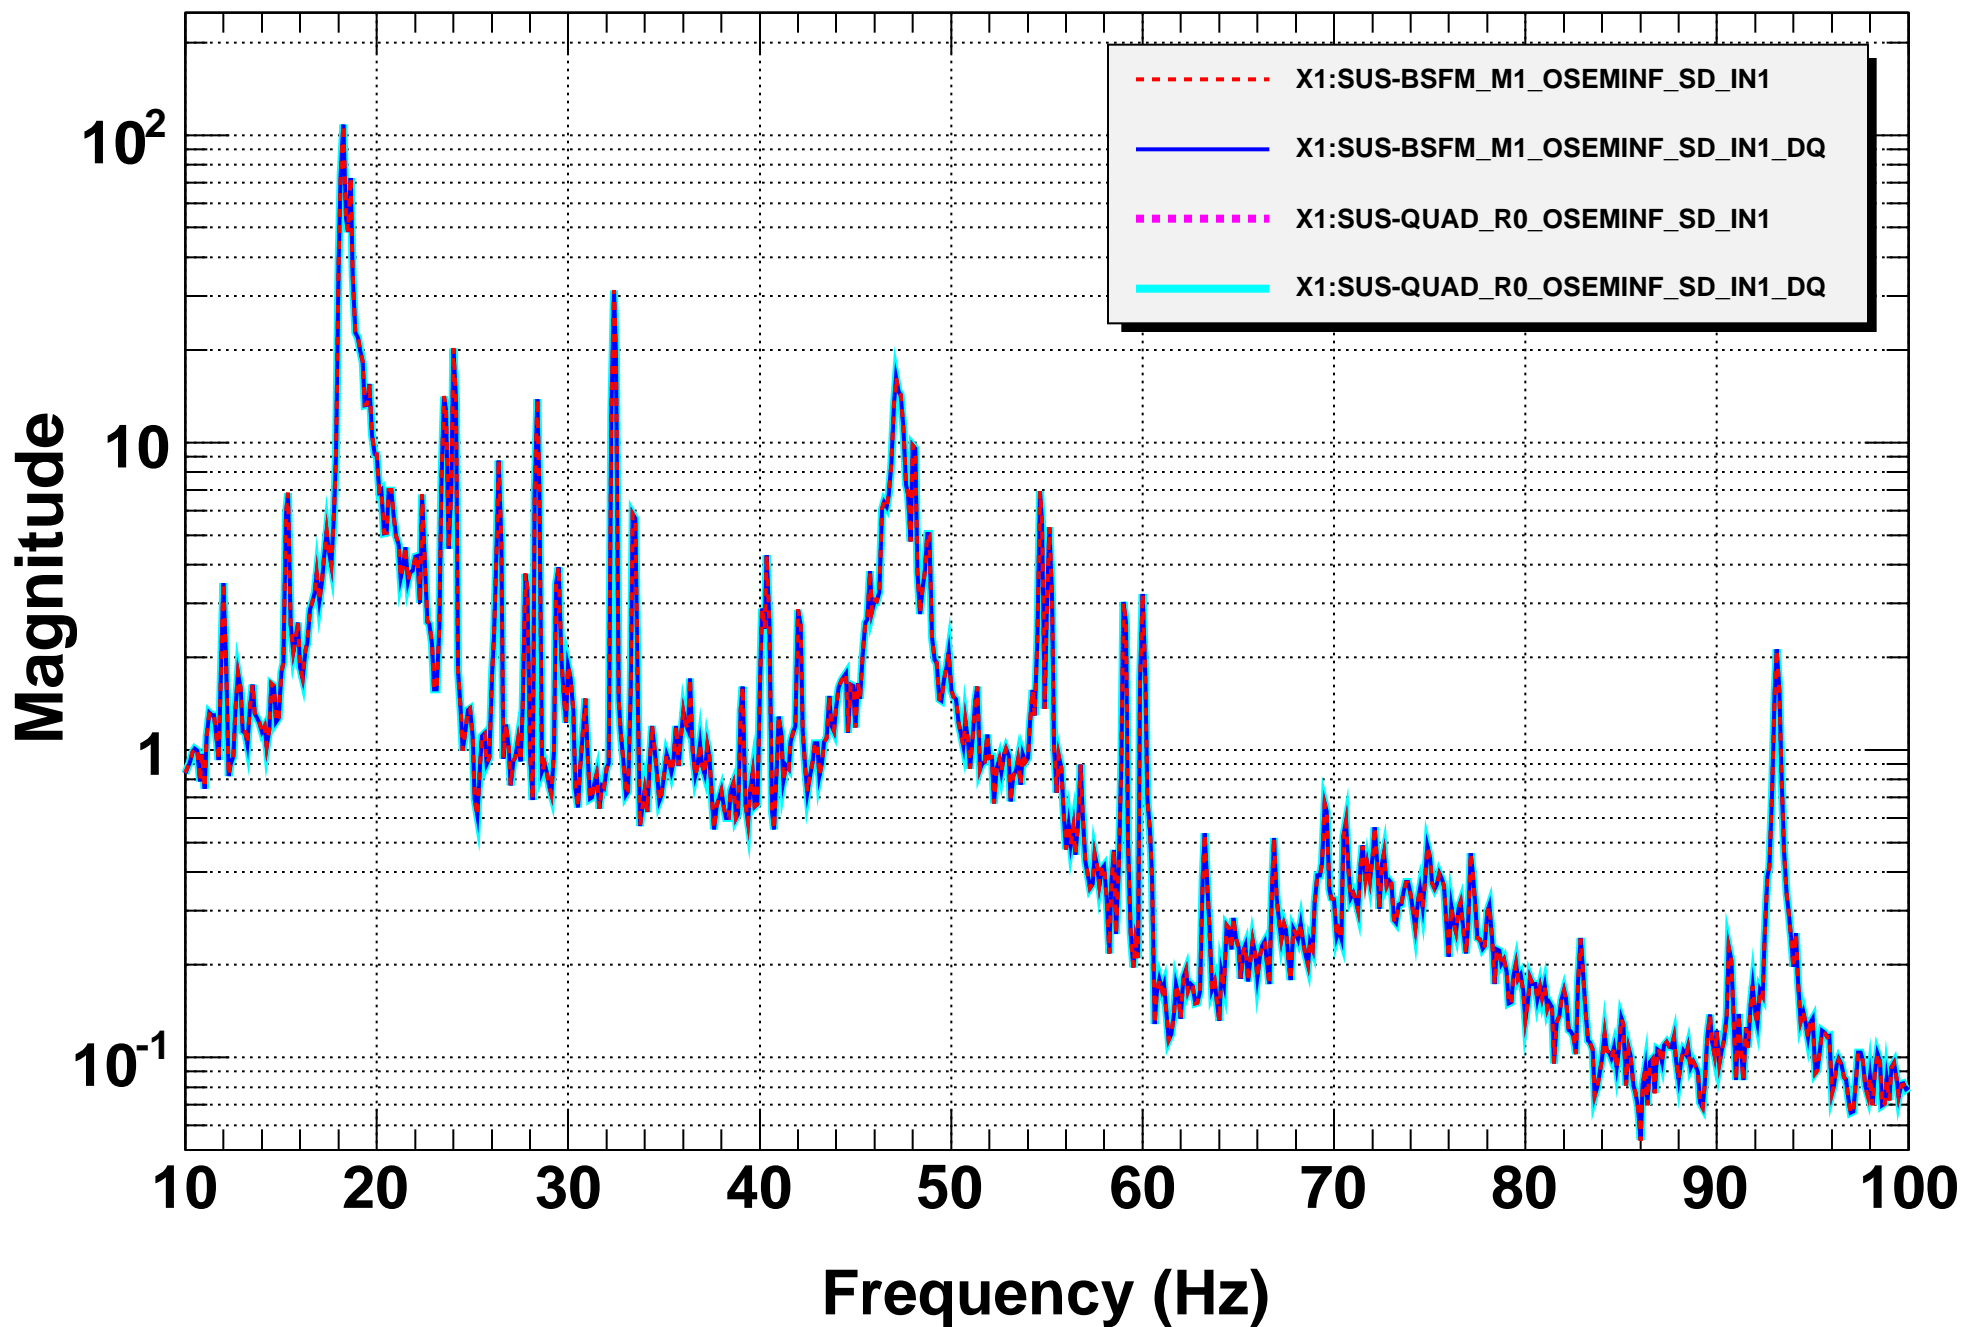

Power spectrum

T0=16/06/2011 01:50:13

Avg=10

BW=0.187499

Power spectrum

T0=16/06/2011 01:50:13

Avg=10

BW=0.187499