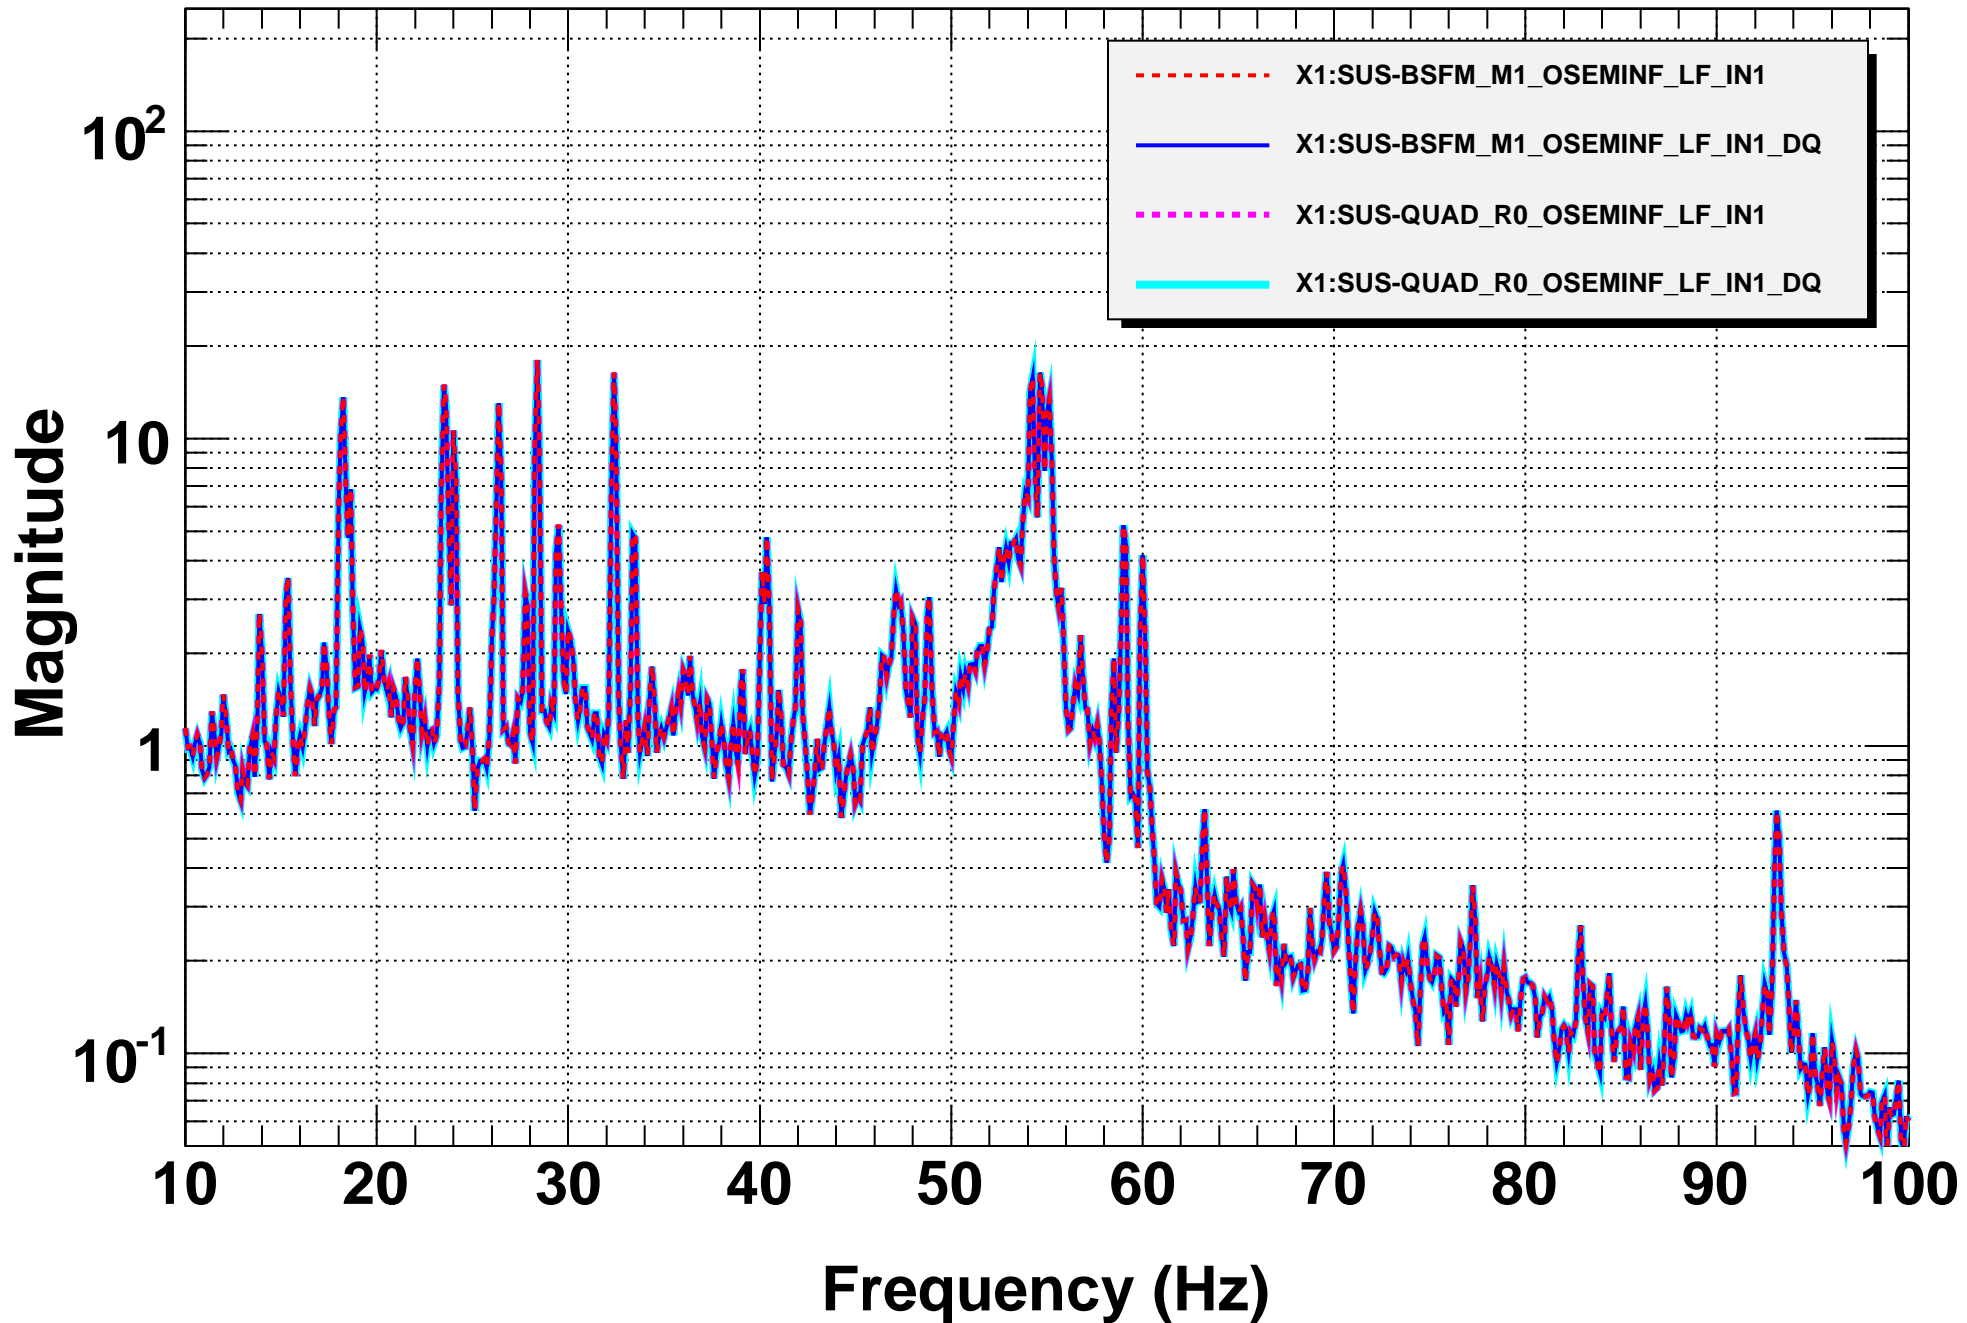

Power spectrum

T0=16/06/2011 01:50:13

Avg=10

BW=0.187499

Power spectrum

T0=16/06/2011 01:50:13

Avg=10

BW=0.187499