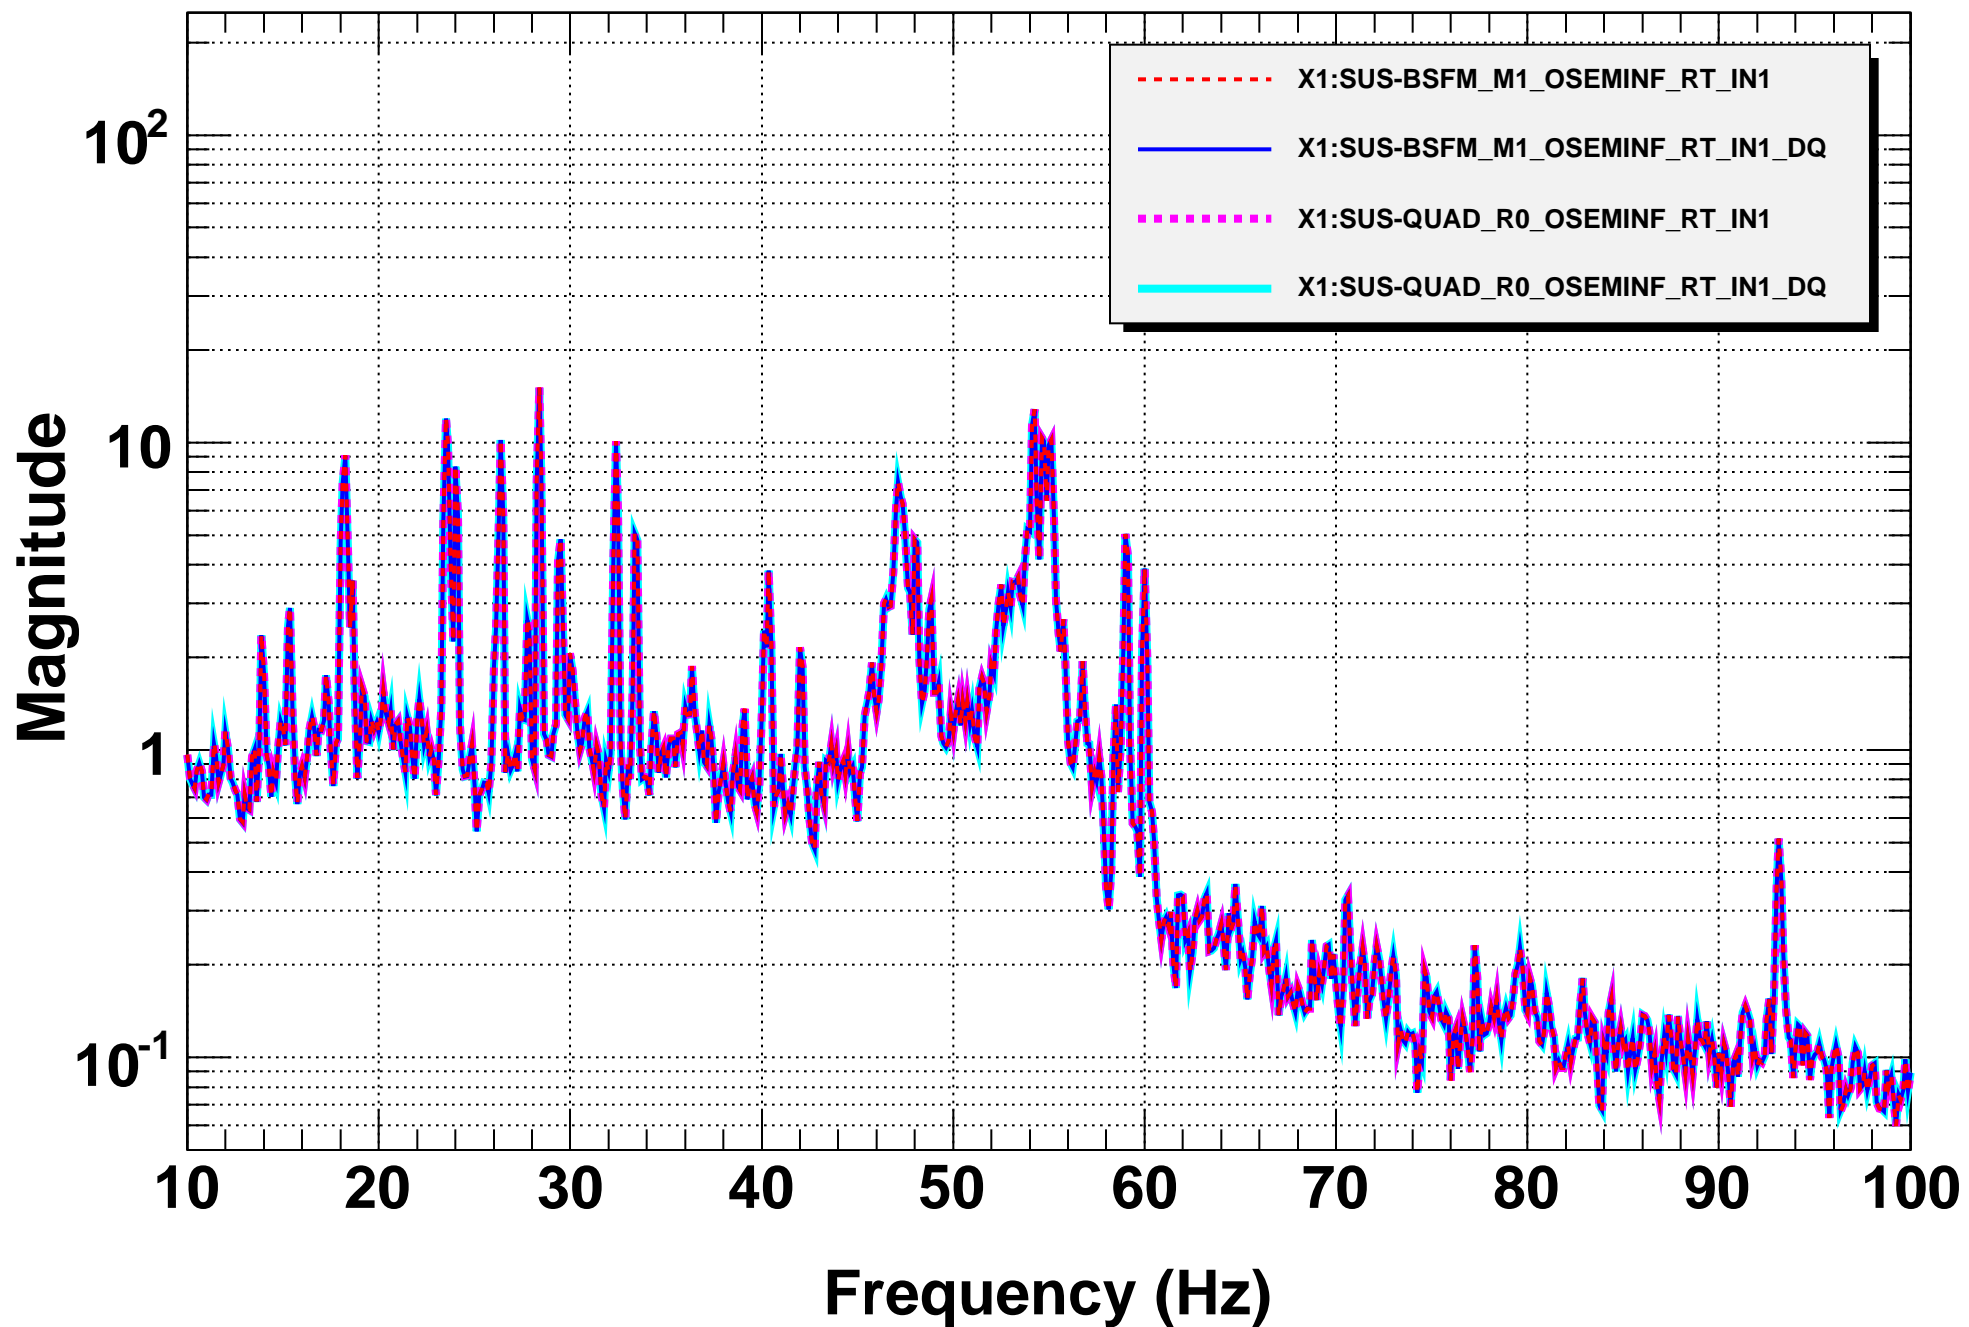

Power spectrum

T0=16/06/2011 01:50:13

Avg=10

BW=0.187499

Power spectrum

T0=16/06/2011 01:50:13

Avg=10

BW=0.187499