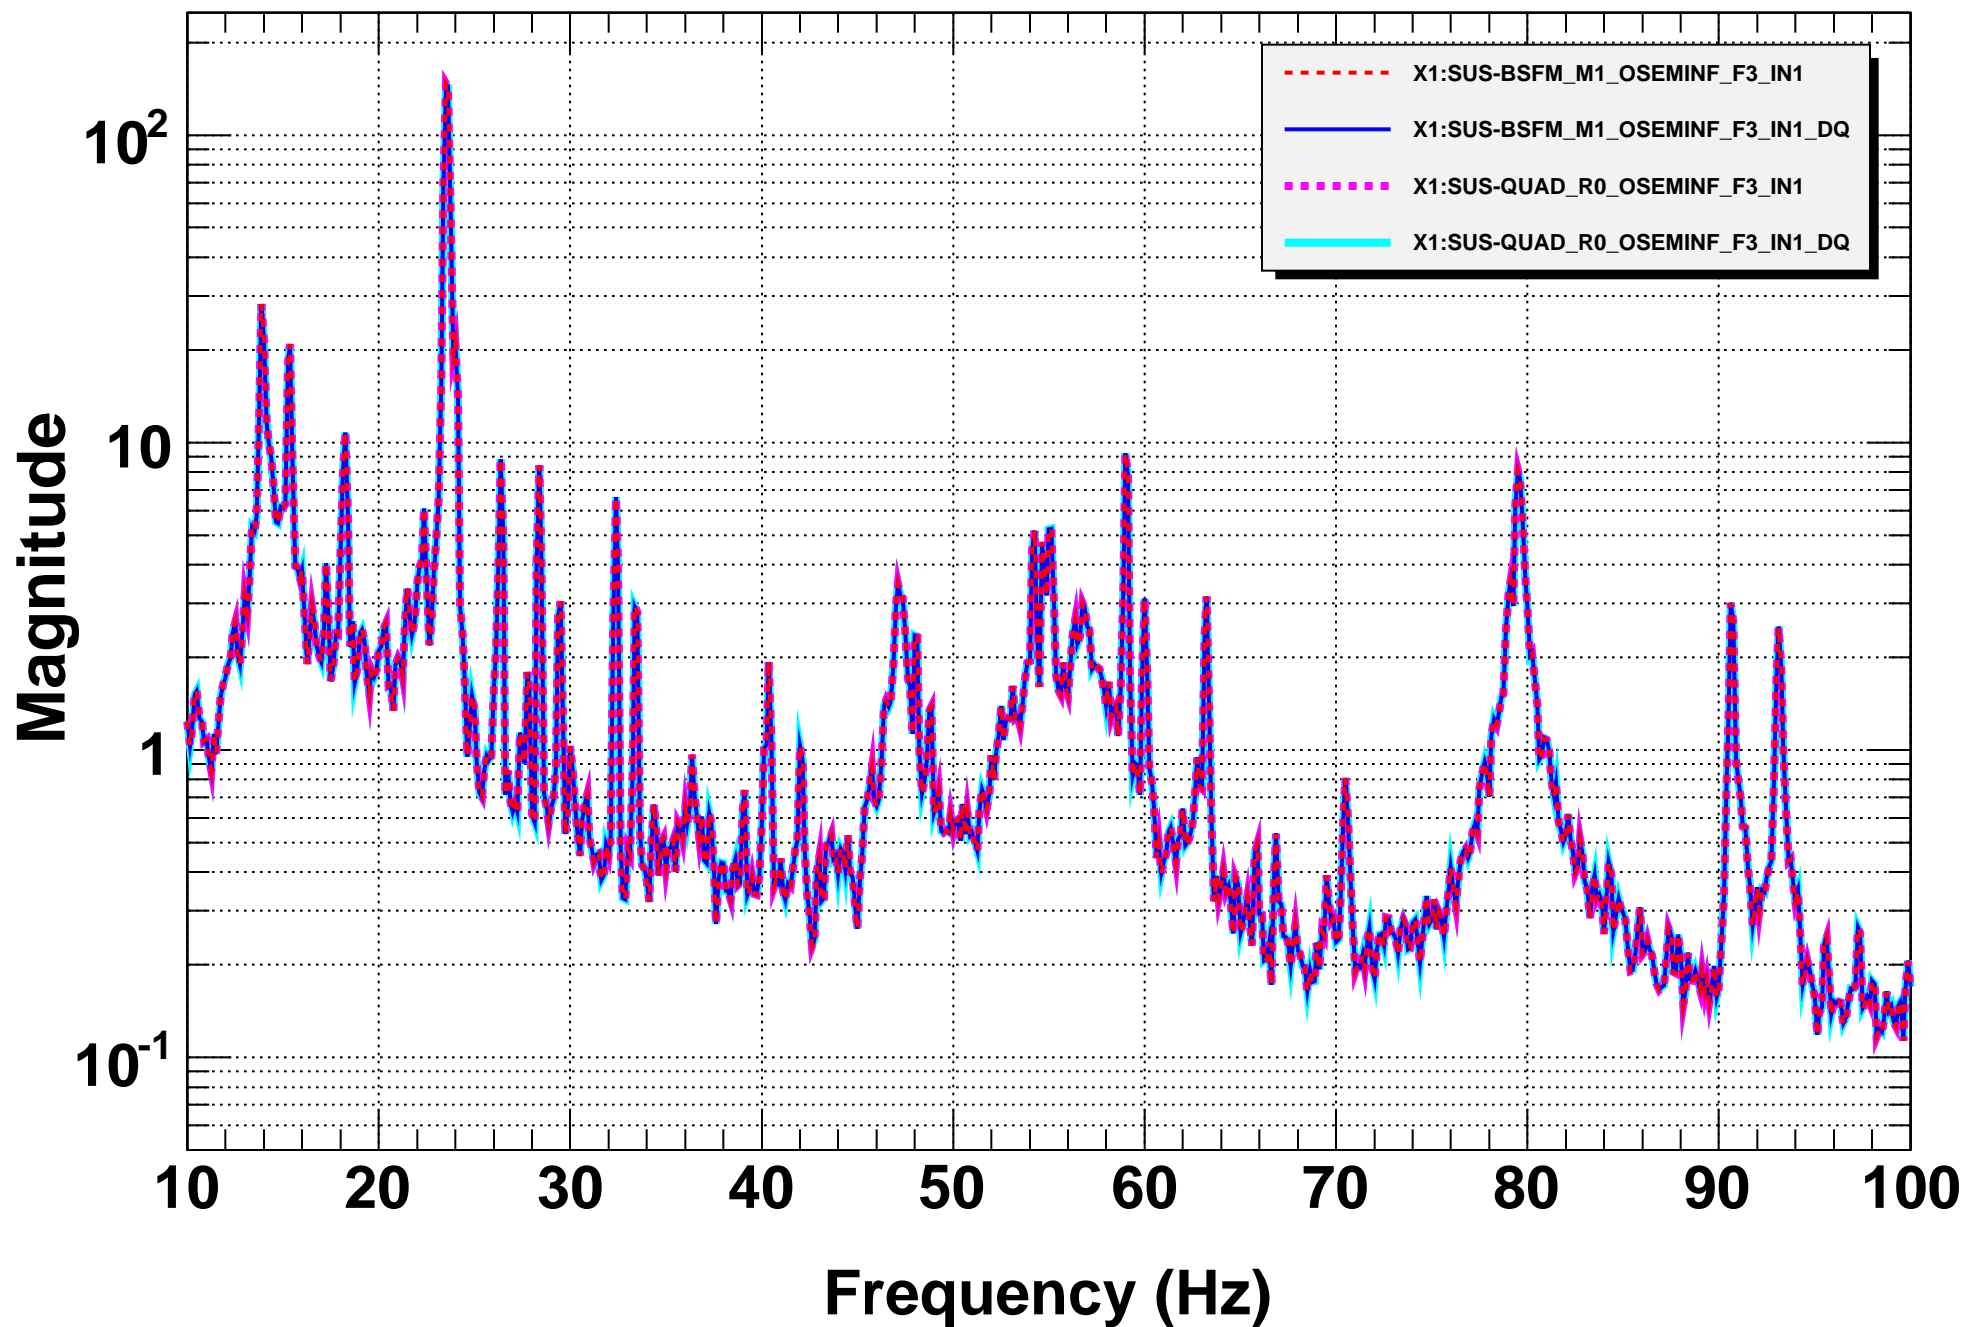

Power spectrum

T0=16/06/2011 01:50:13

Avg=10

BW=0.187499

Power spectrum

T0=16/06/2011 01:50:13

Avg=10

BW=0.187499