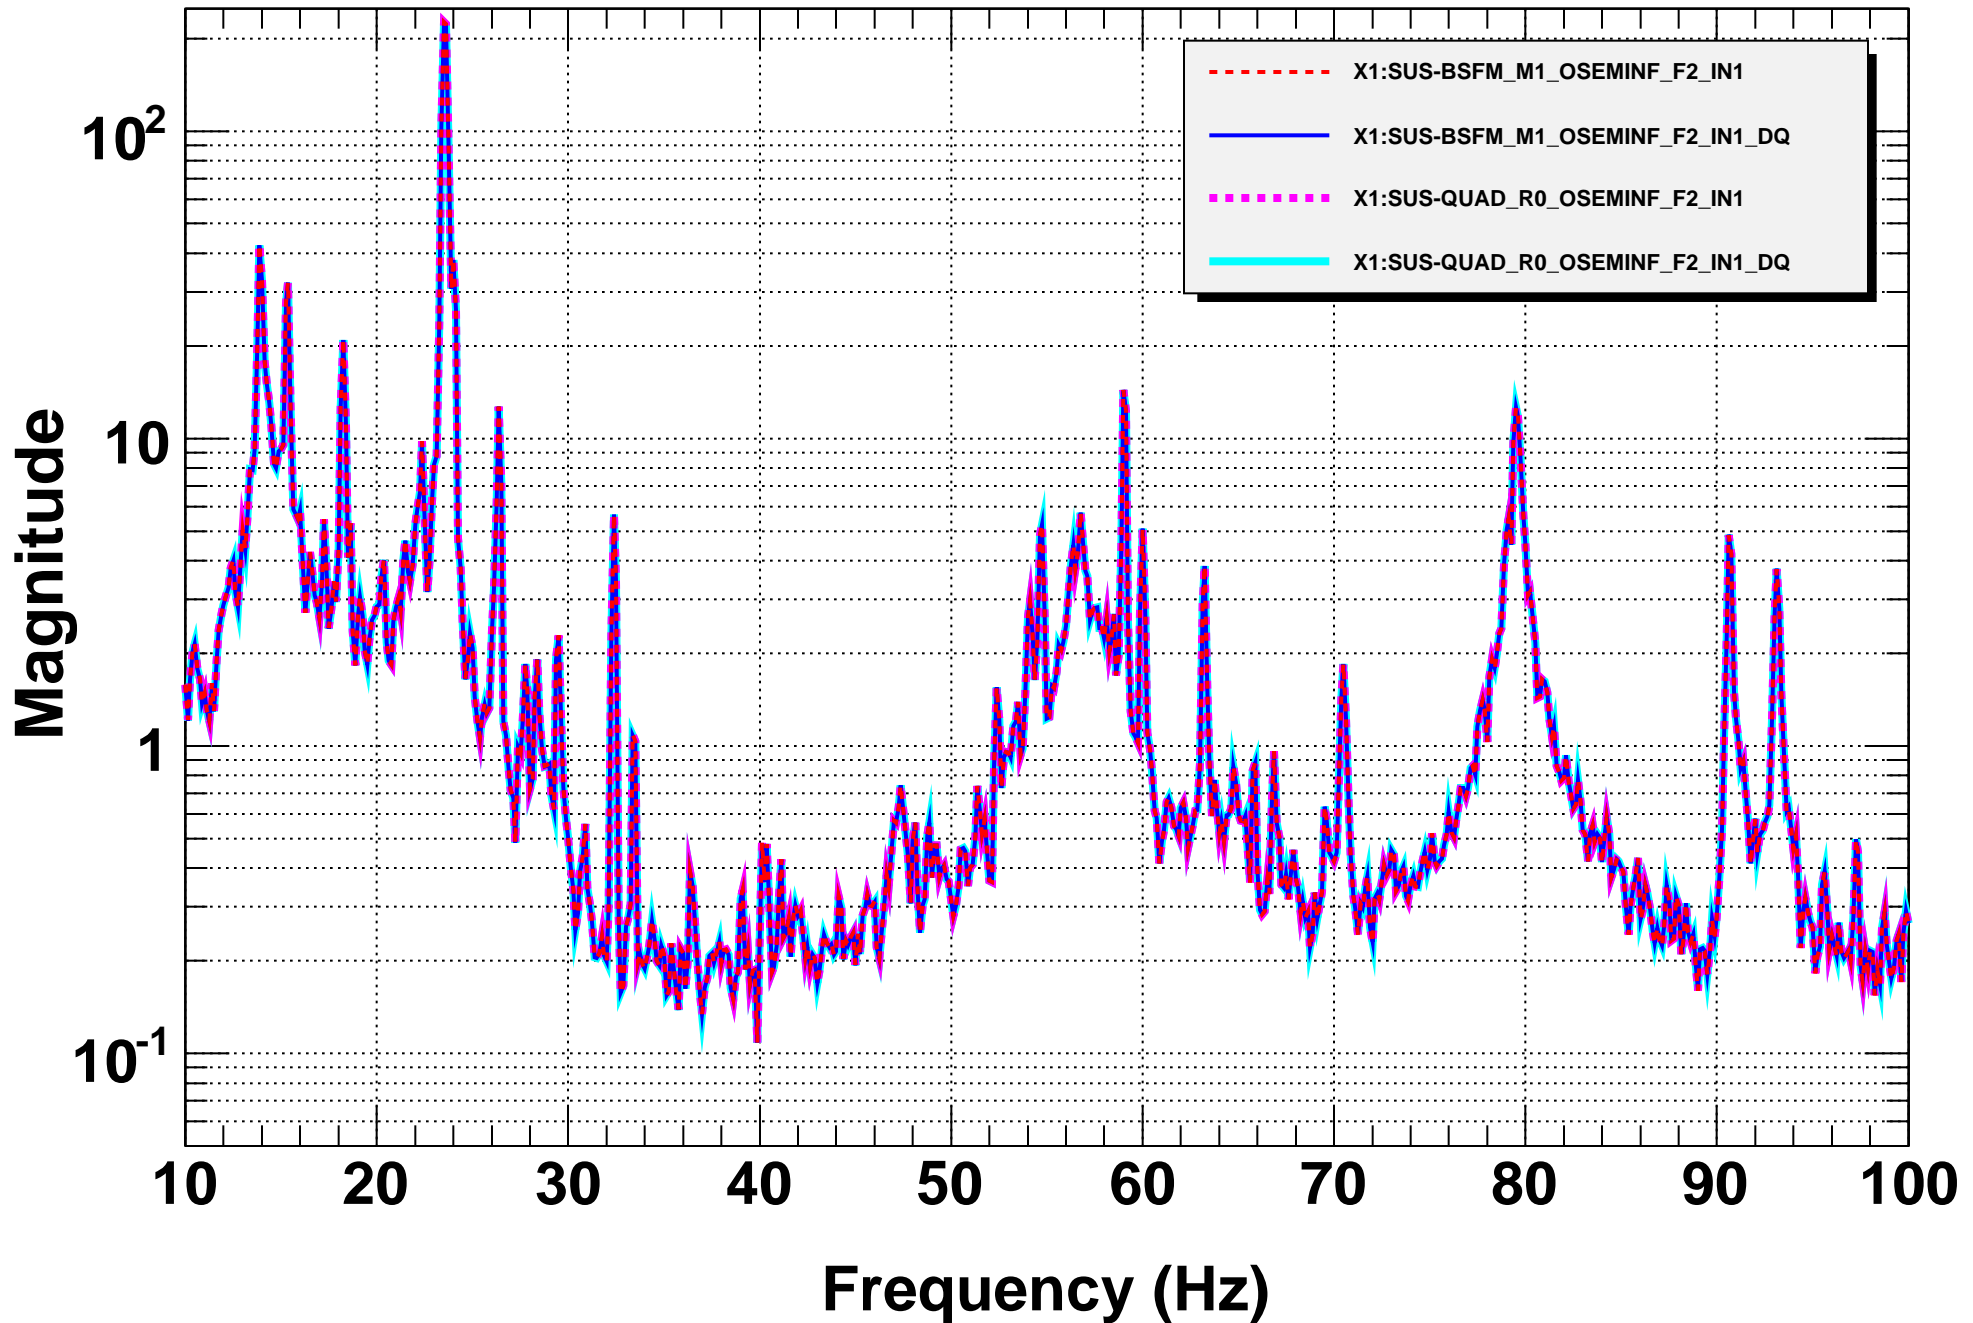

Power spectrum

T0=16/06/2011 01:50:13

Avg=10

BW=0.187499

Power spectrum

T0=16/06/2011 01:50:13

Avg=10

BW=0.187499