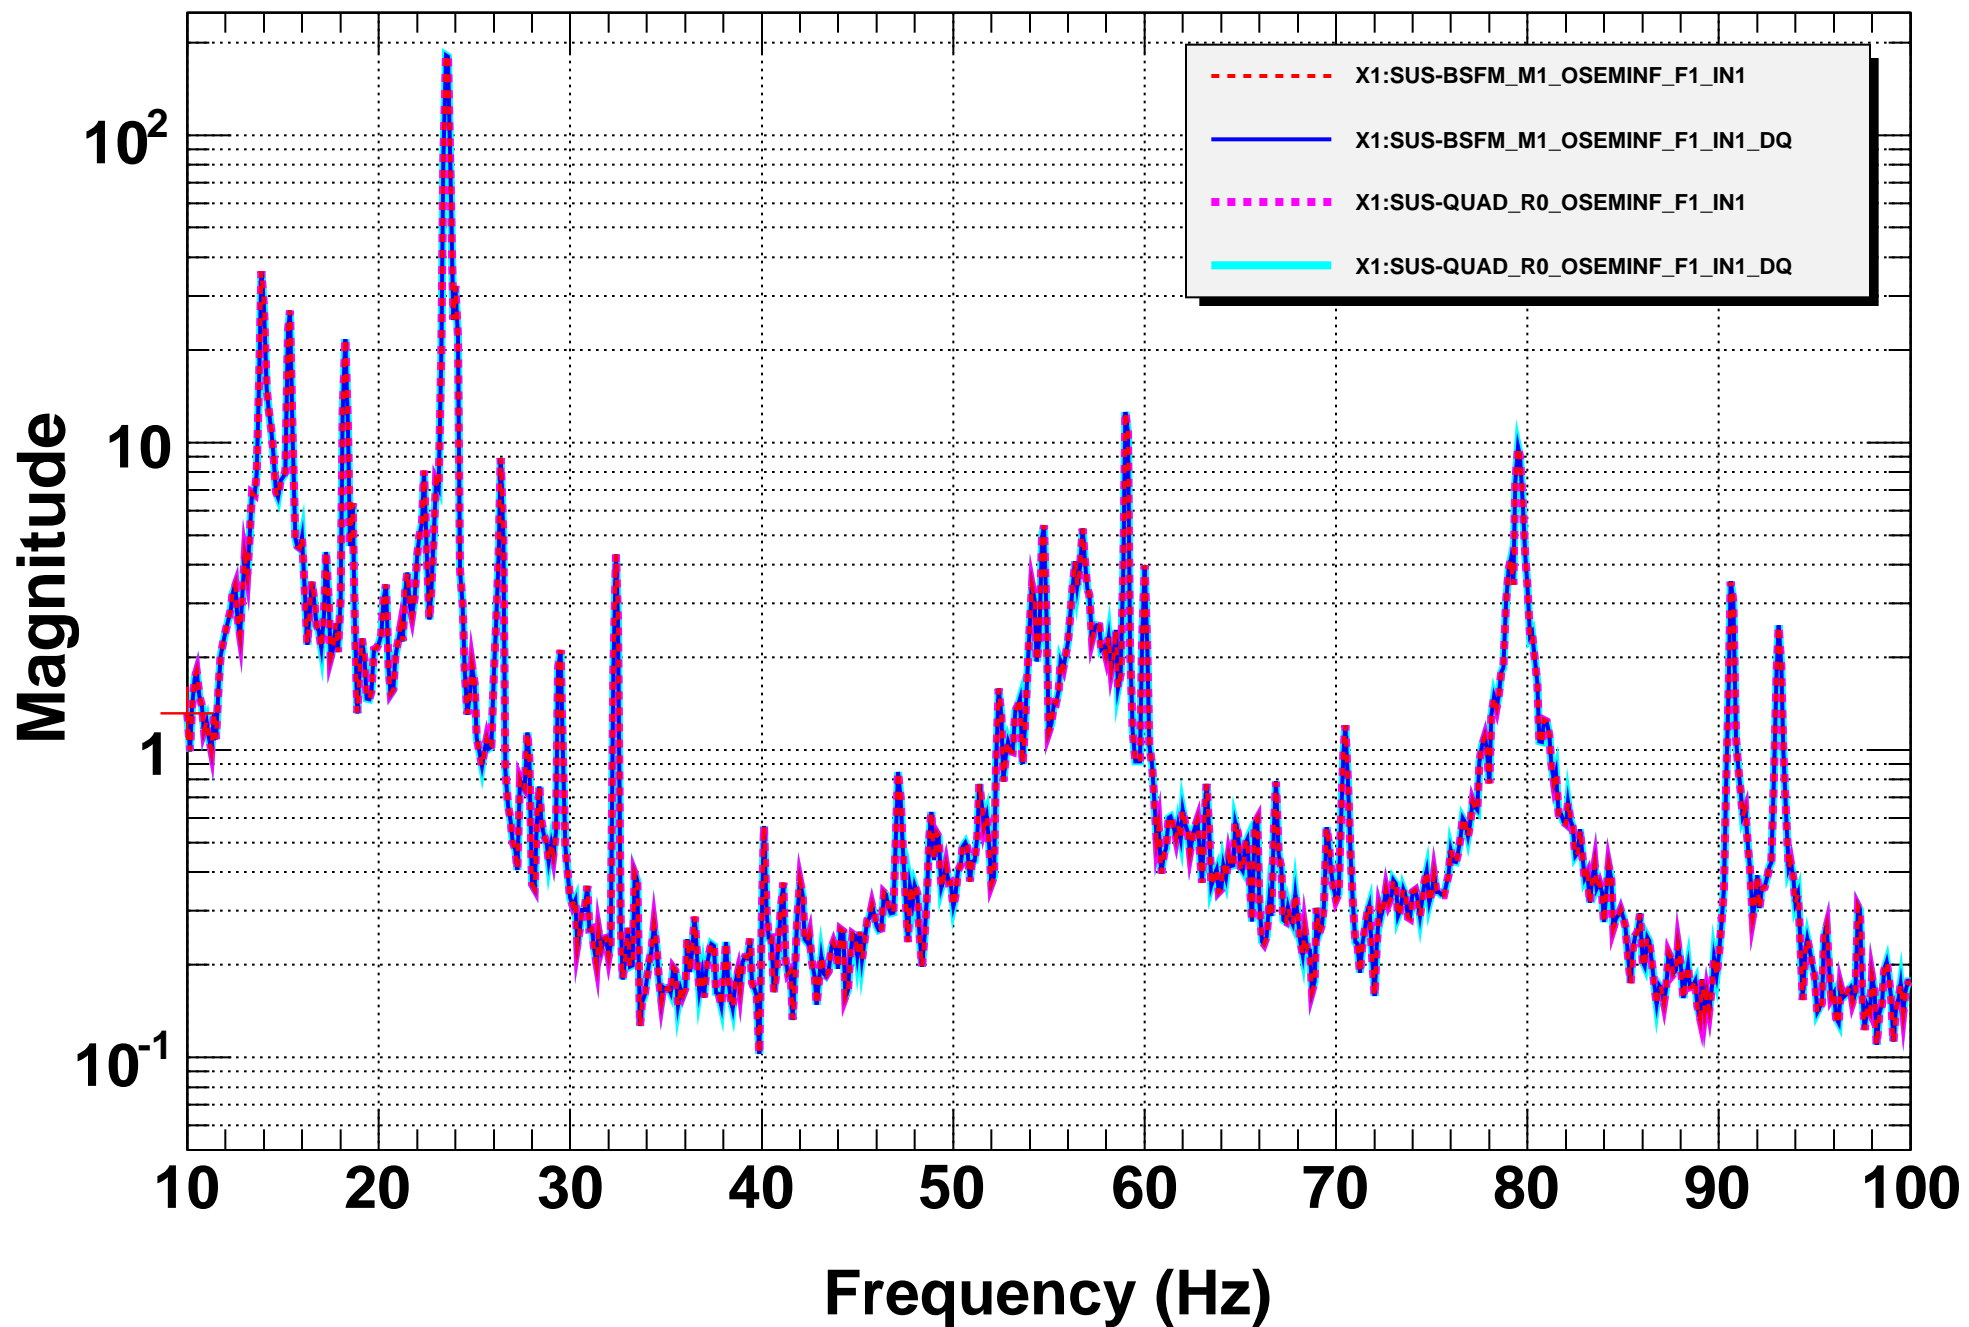

Power spectrum

T0=16/06/2011 01:50:13

Avg=10

BW=0.187499

Power spectrum

T0=16/06/2011 01:50:13

Avg=10

BW=0.187499