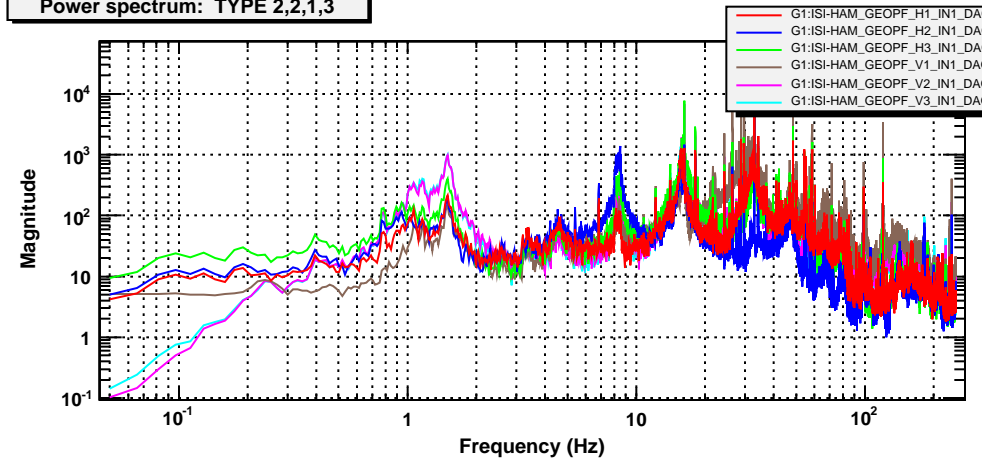

Power spectrum: No Weight

T0=13/07/2010 21:14:21

Avg=1

BW=0.0234371

Power spectrum: Weight Type 3 ("LOCKED")

T0=13/07/2010 22:46:34

Avg=1

BW=0.0234371

Power spectrum: Weight Type 2 & 1

T0=13/07/2010 22:55:27

Avg=10

BW=0.0234371

Power spectrum: TYPE 2,2,1,3

T0=16/07/2010 19:32:49

Avg=10

BW=0.0234371