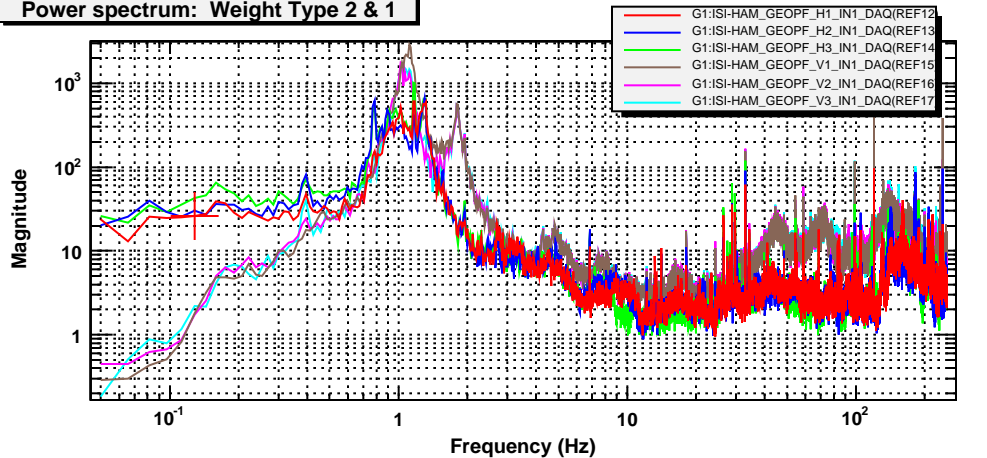

Power spectrum: No Weight

T0=13/07/2010 21:14:21

Avg=1

BW=0.0234371

Power spectrum: Weight Type 3 ("LOCKED")

T0=13/07/2010 22:46:34

Avg=1

BW=0.0234371

Power spectrum: Weight Type 2 & 1

T0=13/07/2010 22:55:27

Avg=10

BW=0.0234371

Power spectrum: TYPE 2,2,1,3

T0=16/07/2010 19:32:49

Avg=10

BW=0.0234371