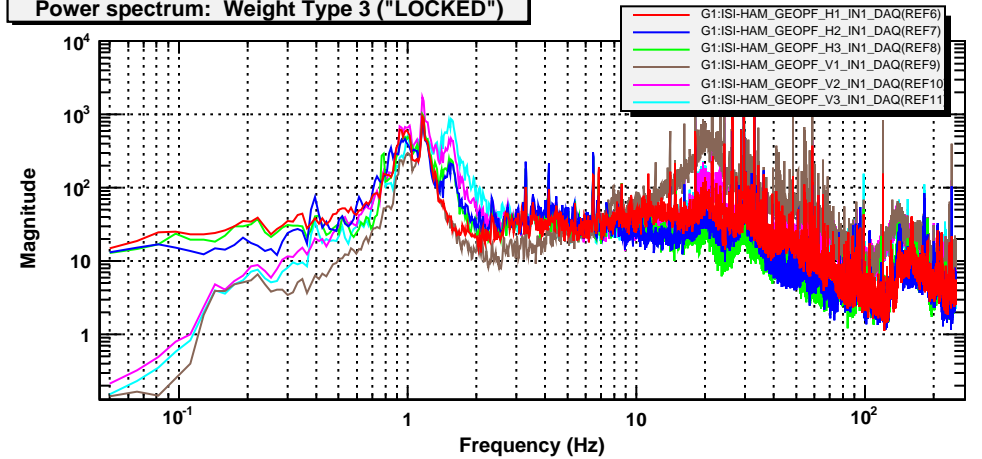

Power spectrum: No Weight

T0=13/07/2010 21:14:21

Avg=1

BW=0.0234371

Power spectrum: Weight Type 3 ("LOCKED")

T0=13/07/2010 22:46:34

Avg=1

BW=0.0234371

Power spectrum: Weight Type 2 & 1

T0=13/07/2010 22:55:27

Avg=10

BW=0.0234371

Power spectrum: TYPE 2,2,1,3

T0=16/07/2010 19:32:49

Avg=10

BW=0.0234371