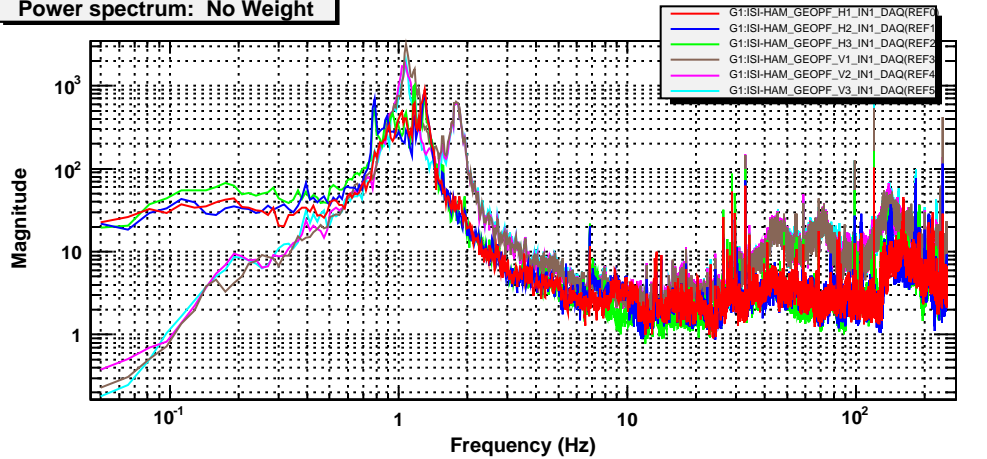

Power spectrum: No Weight

T0=13/07/2010 21:14:21

Avg=1

BW=0.0234371

Power spectrum: Weight Type 3 ("LOCKED")

T0=13/07/2010 22:46:34

Avg=1

BW=0.0234371

Power spectrum: Weight Type 2 & 1

T0=13/07/2010 22:55:27

Avg=10

BW=0.0234371

Power spectrum: TYPE 2,2,1,3

T0=16/07/2010 19:32:49

Avg=10

BW=0.0234371