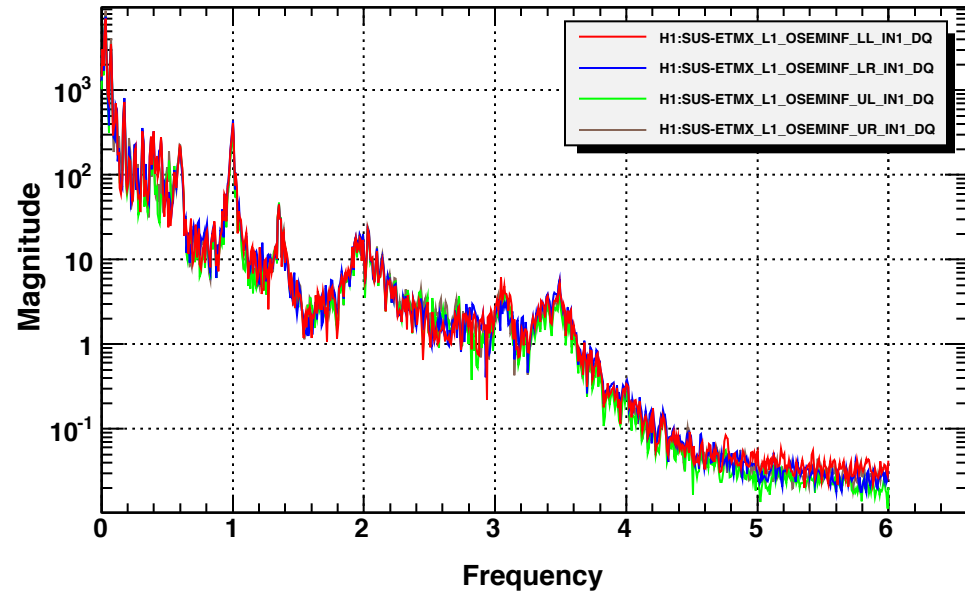

Power spectrum

T0=13/01/2014 21:48:51

Avg=10

BW=0.0117188

Power spectrum

T0=13/01/2014 21:48:51

Avg=10

BW=0.0117188