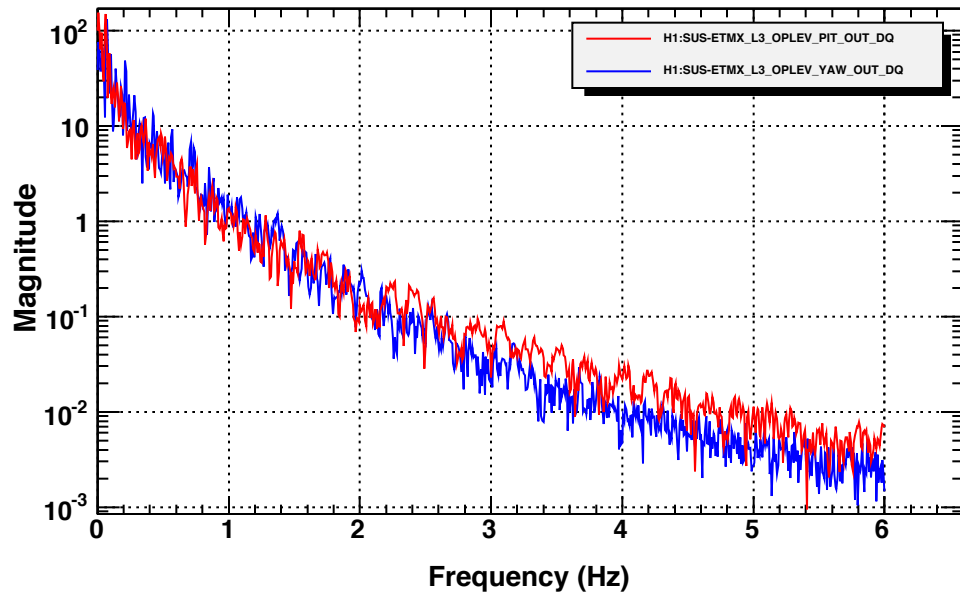

Power spectrum

T0=13/01/2014 21:48:51

Avg=10

BW=0.0117188

Power spectrum

T0=13/01/2014 21:48:51

Avg=10

BW=0.0117188