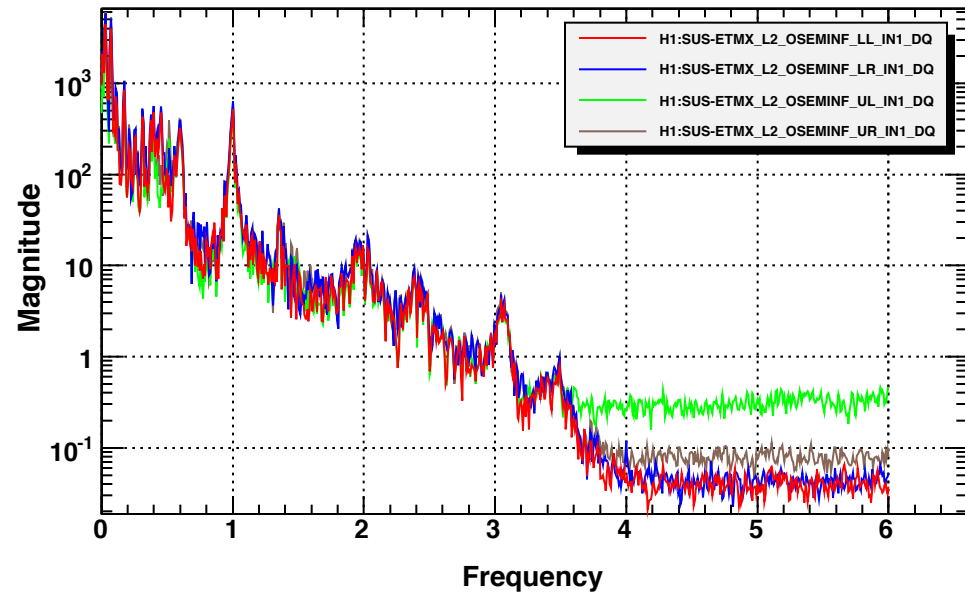

Power spectrum

T0=13/01/2014 21:48:51

Avg=10

BW=0.0117188

Power spectrum

T0=13/01/2014 21:48:51

Avg=10

BW=0.0117188