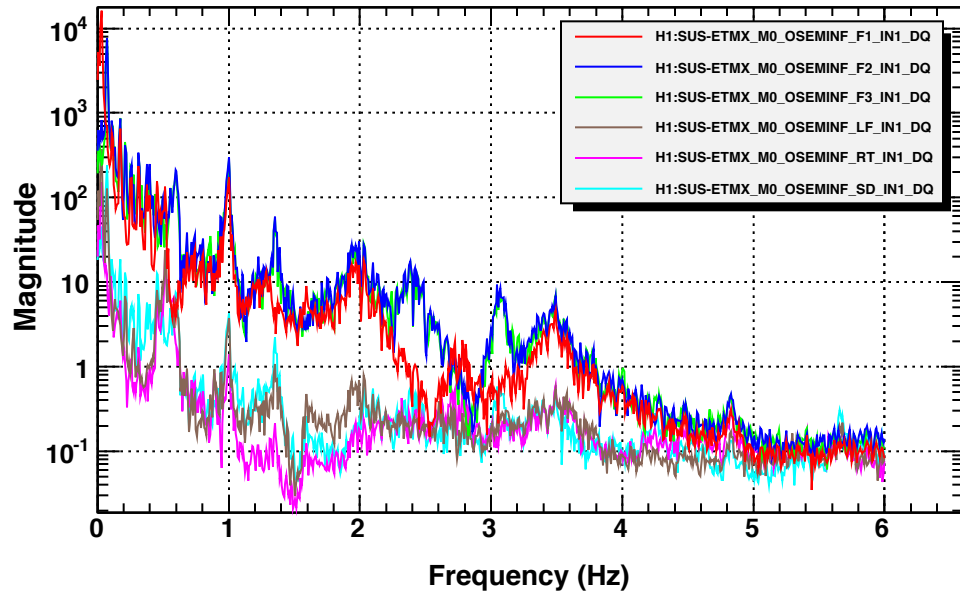

Power spectrum

T0=13/01/2014 21:48:51

Avg=10

BW=0.0117188

Power spectrum

T0=13/01/2014 21:48:51

Avg=10

BW=0.0117188