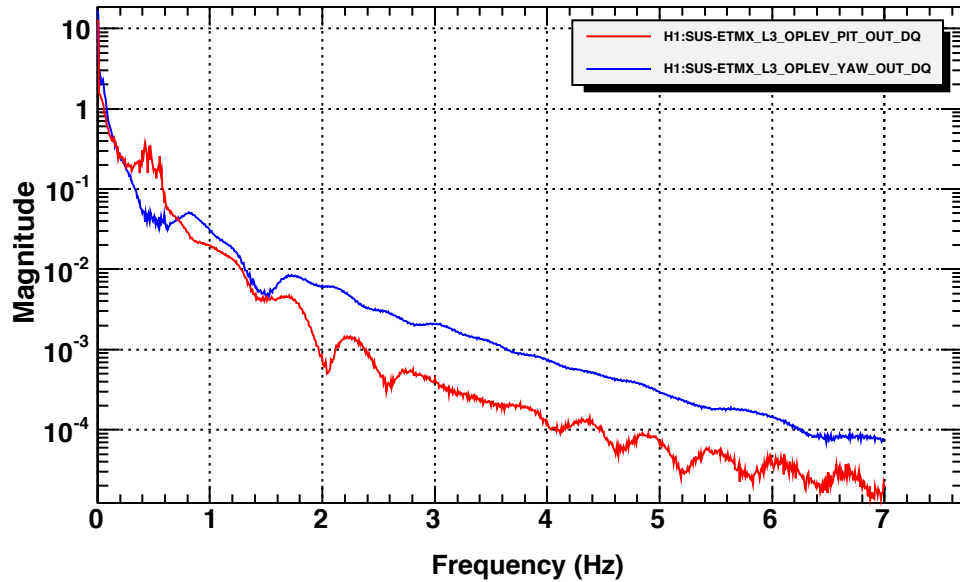

Power spectrum

T0=16/01/2014 02:09:14

Avg=10

BW=0.0117188

Power spectrum

T0=16/01/2014 02:09:14

Avg=10

BW=0.0117188