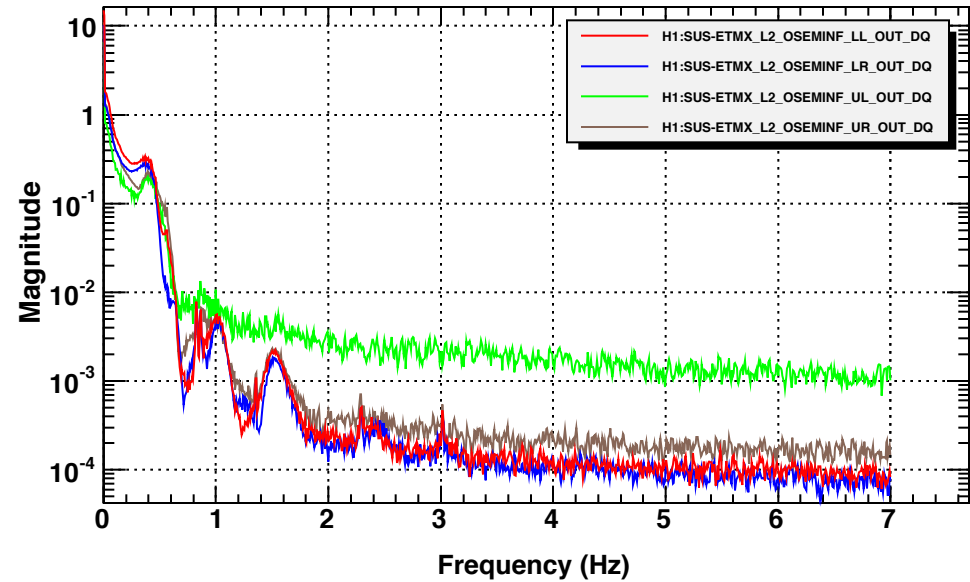

Power spectrum

T0=16/01/2014 02:09:14

Avg=10

BW=0.0117188

Power spectrum

T0=16/01/2014 02:09:14

Avg=10

BW=0.0117188