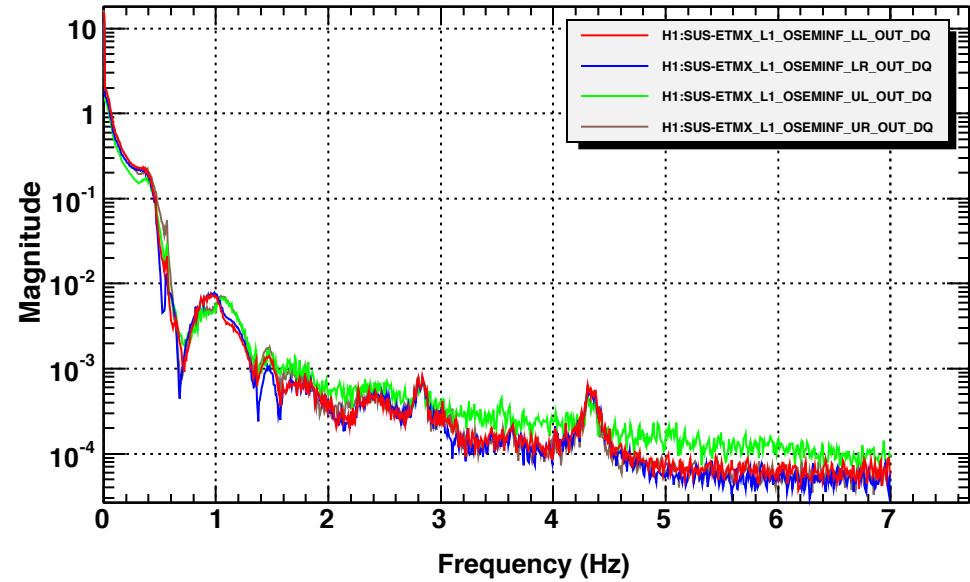

Power spectrum

T0=16/01/2014 02:09:14

Avg=10

BW=0.0117188

Power spectrum

T0=16/01/2014 02:09:14

Avg=10

BW=0.0117188