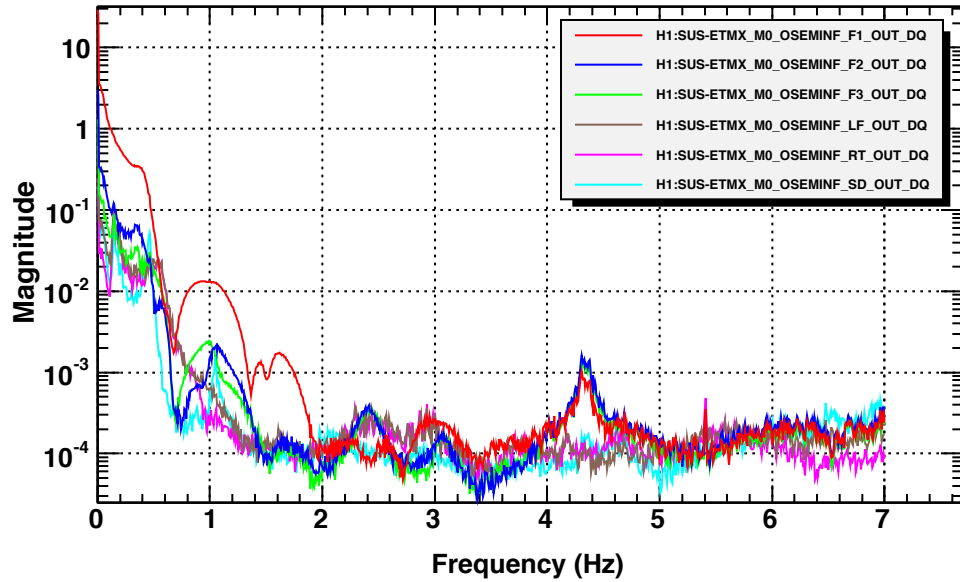

Power spectrum

T0=16/01/2014 02:09:14

Avg=10

BW=0.0117188

Power spectrum

T0=16/01/2014 02:09:14

Avg=10

BW=0.0117188