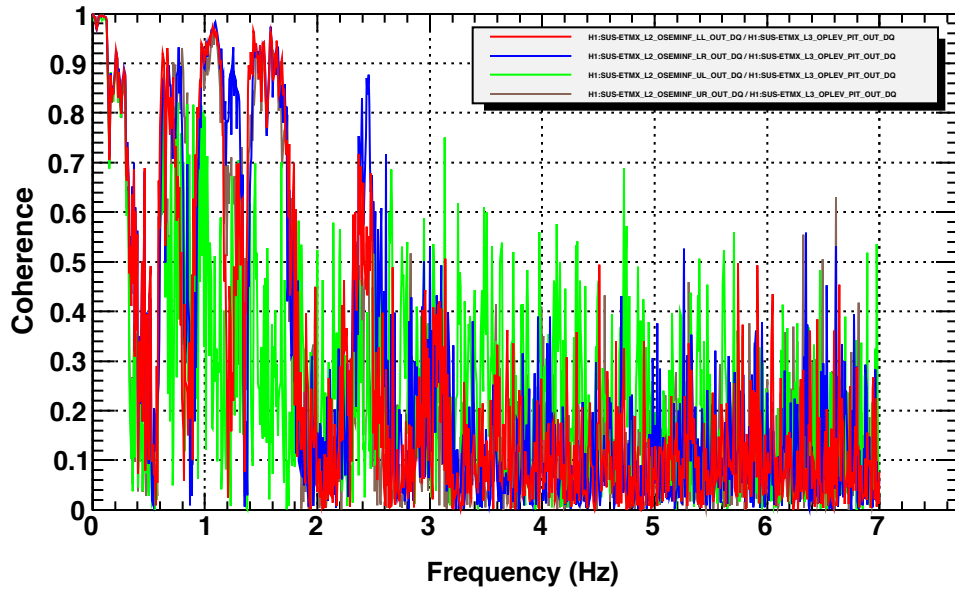

Power spectrum

T0=16/01/2014 02:09:14

Avg=10

BW=0.0117188

Power spectrum

T0=16/01/2014 02:09:14

Avg=10

BW=0.0117188

Coherence

T0=16/01/2014 02:09:14

Avg=10

BW=0.0117188

Coherence

T0=16/01/2014 02:09:14

Avg=10

BW=0.0117188