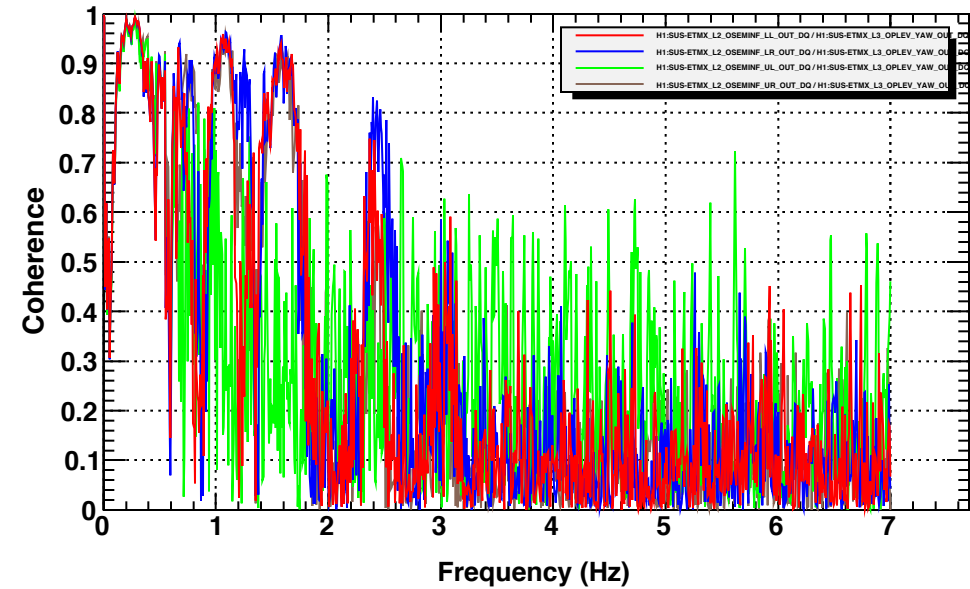

Power spectrum

T0=16/01/2014 02:09:14

Avg=10

BW=0.0117188

Power spectrum

T0=16/01/2014 02:09:14

Avg=10

BW=0.0117188

Coherence

T0=16/01/2014 02:09:14

Avg=10

BW=0.0117188

Coherence

T0=16/01/2014 02:09:14

Avg=10

BW=0.0117188