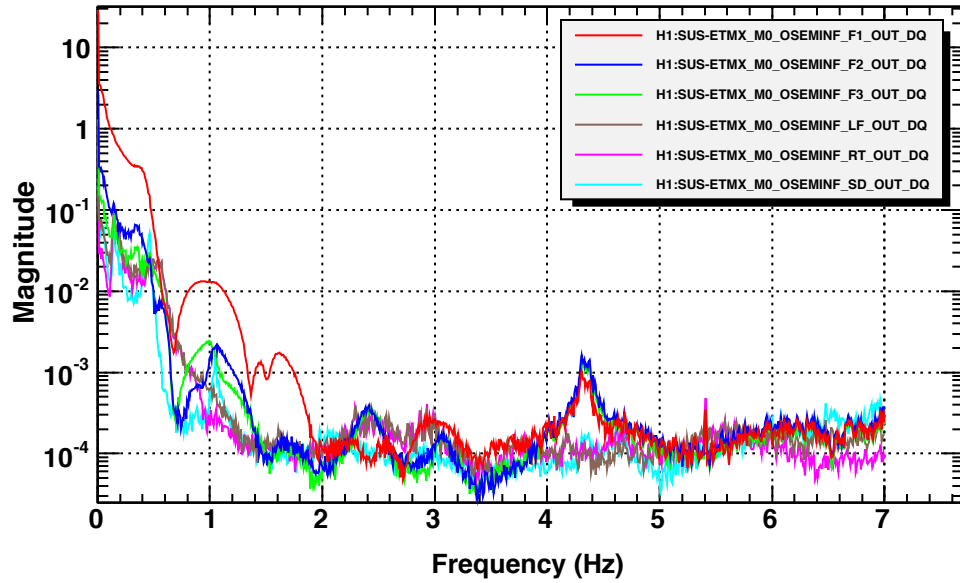

Power spectrum

T0=16/01/2014 02:09:14

Avg=10

BW=0.0117188

Power spectrum

T0=16/01/2014 02:09:14

Avg=10

BW=0.0117188

Coherence

T0=16/01/2014 02:09:14

Avg=10

BW=0.0117188

Coherence

T0=16/01/2014 02:09:14

Avg=10

BW=0.0117188