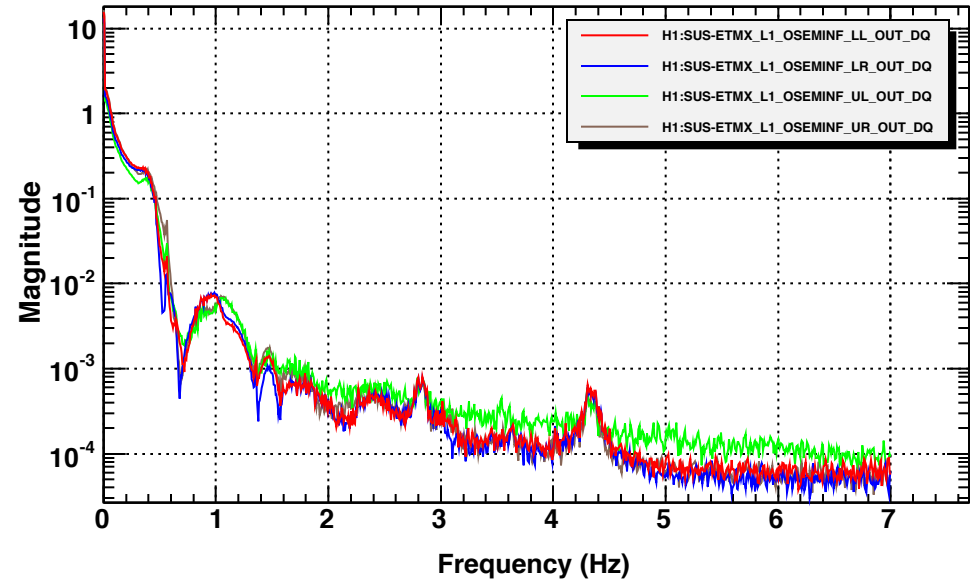

Power spectrum

T0=16/01/2014 02:09:14

Avg=10

BW=0.0117188

Power spectrum

T0=16/01/2014 02:09:14

Avg=10

BW=0.0117188

Coherence

T0=16/01/2014 02:09:14

Avg=10

BW=0.0117188

Coherence

T0=16/01/2014 02:09:14

Avg=10

BW=0.0117188