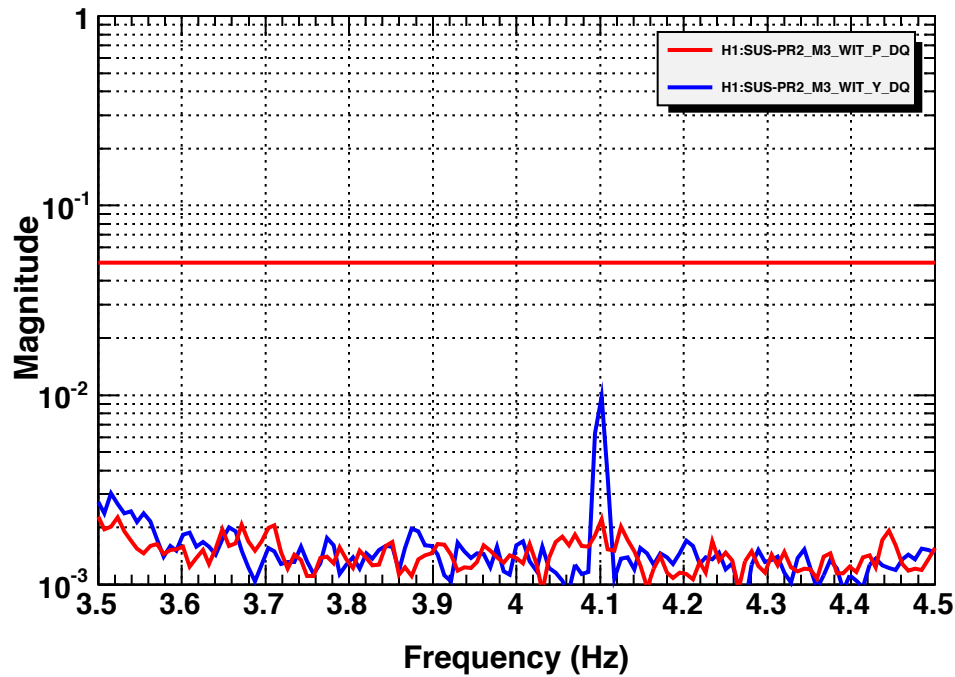

Amplitude Spectral Density -- M2 Pringle Drive (AFTER Balance)

Amplitude Spectral Density -- M2 Pringle Drive (BEFORE Balance)

Coherence

Coherence

T0=23/01/2014 02:45:40

Avg=15

BW=0.0117187

T0=23/01/2014 01:31:20

Avg=15

BW=0.0117187