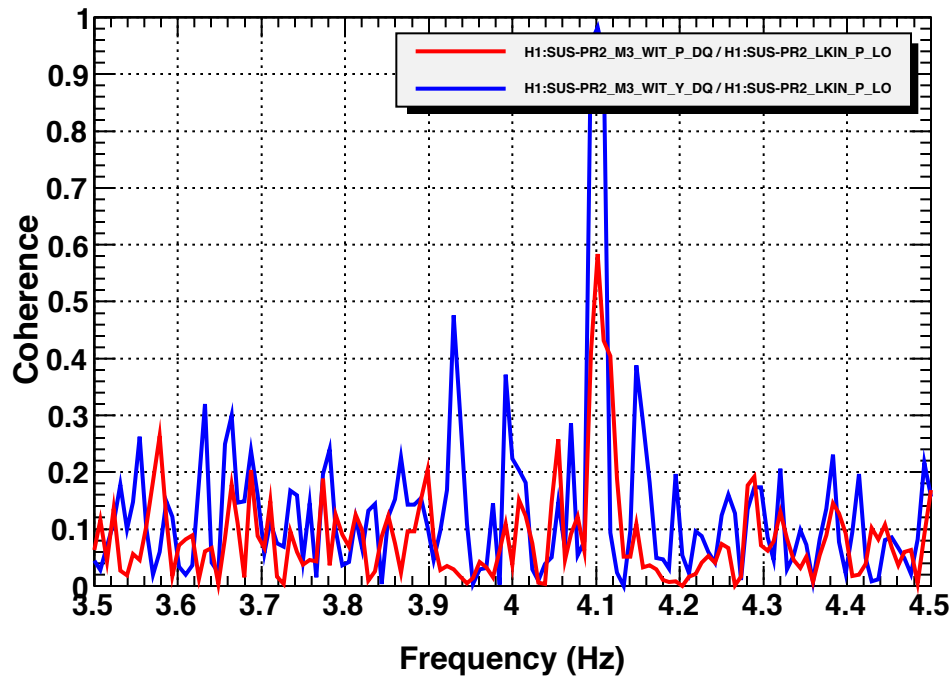

Amplitude Spectral Density -- M2 Pringle Drive (AFTER Balance)

Amplitude Spectral Density -- M2 Pringle Drive (BEFORE Balance)

Coherence

Coherence

T0=23/01/2014 02:45:40

Avg=15

BW=0.0117187

T0=23/01/2014 01:31:20

Avg=15

BW=0.0117187