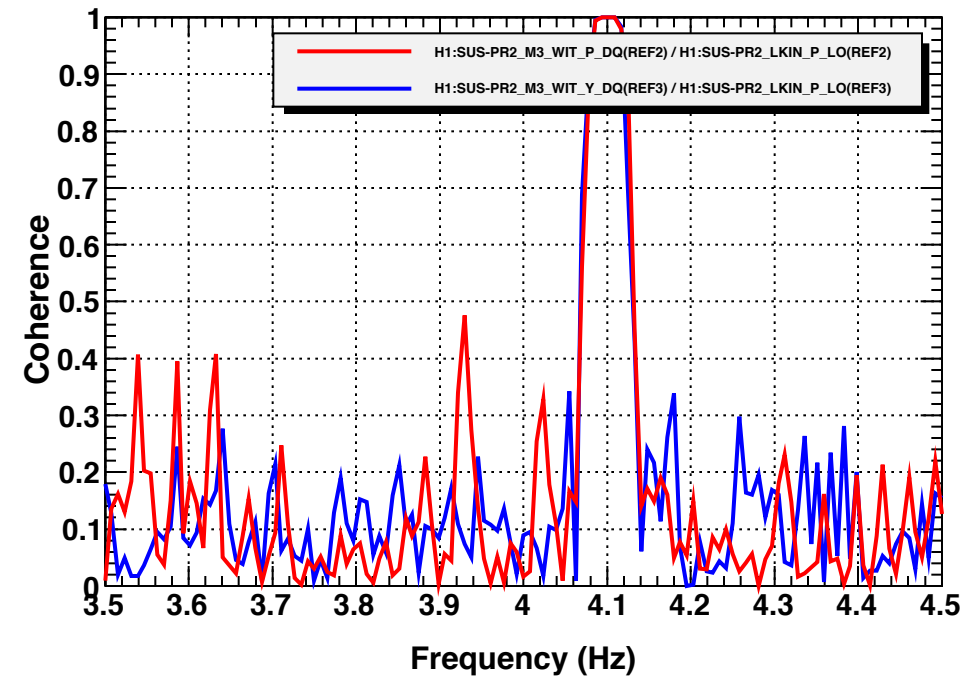

Amplitude Spectral Density -- M2 Pringle Drive (AFTER Balance)

Amplitude Spectral Density -- M2 Pringle Drive (BEFORE Balance)

Coherence

Coherence

T0=23/01/2014 02:45:40

Avg=15

BW=0.0117187

T0=23/01/2014 01:31:20

Avg=15

BW=0.0117187