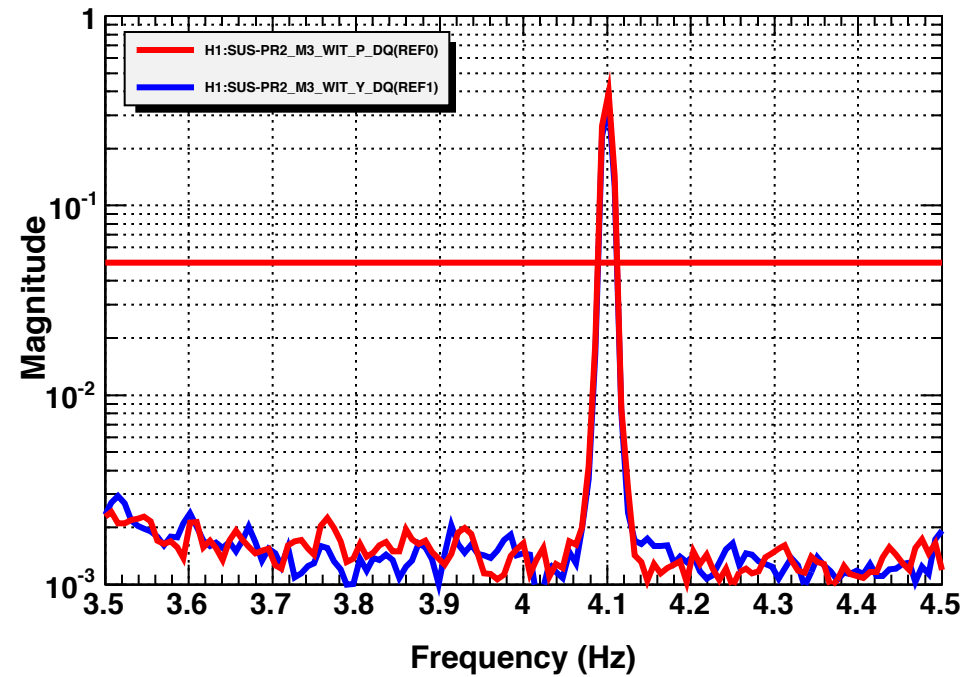

Amplitude Spectral Density -- M2 Pringle Drive (AFTER Balance)

Amplitude Spectral Density -- M2 Pringle Drive (BEFORE Balance)

Coherence

Coherence

T0=23/01/2014 02:45:40

Avg=15

BW=0.0117187

T0=23/01/2014 01:31:20

Avg=15

BW=0.0117187