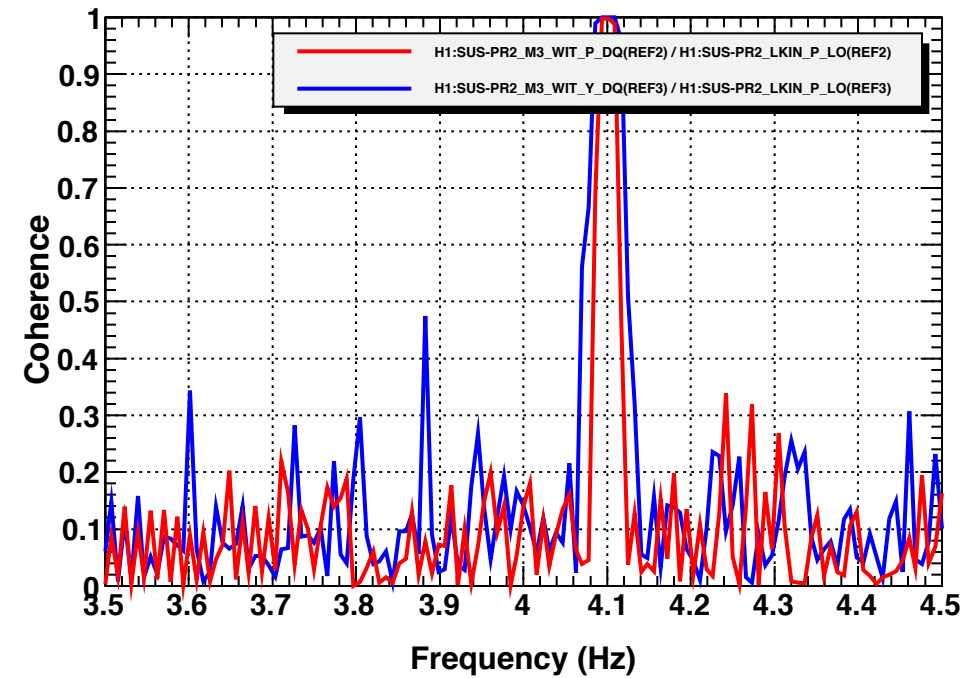

Amplitude Spectral Density -- M3 Pringle Drive (AFTER Balance)

Amplitude Spectral Density -- M3 Pringle Drive (BEFORE Balance)

Coherence

Coherence

T0=23/01/2014 00:24:53

Avg=10

BW=0.0117187

T0=22/01/2014 20:30:42

Avg=70

BW=0.0117187