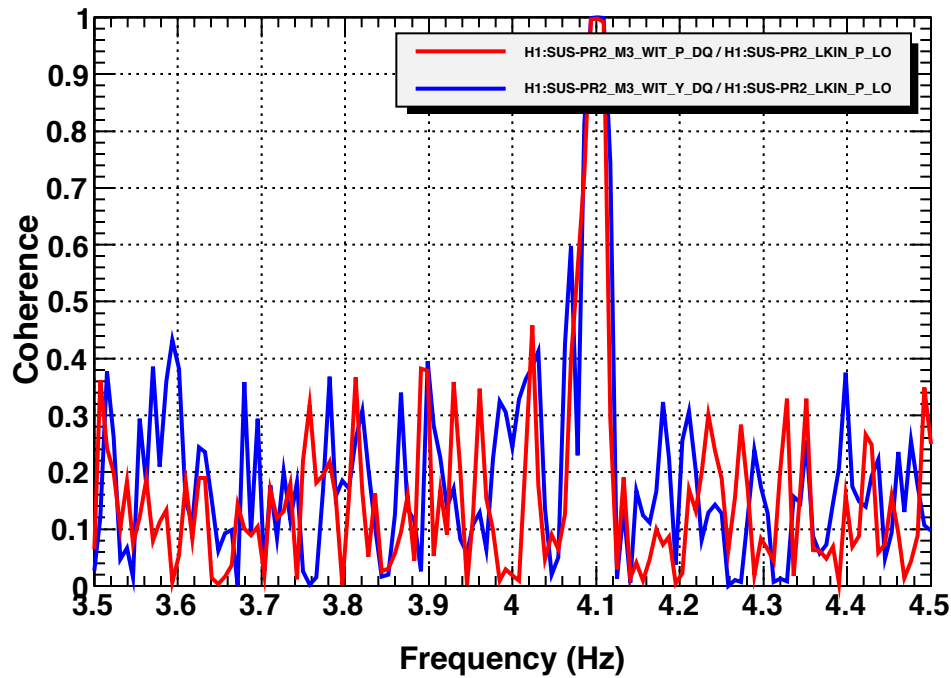

Amplitude Spectral Density -- M3 Pringle Drive (AFTER Balance)

Amplitude Spectral Density -- M3 Pringle Drive (BEFORE Balance)

Coherence

Coherence

T0=23/01/2014 00:24:53

Avg=10

BW=0.0117187

T0=22/01/2014 20:30:42

Avg=70

BW=0.0117187