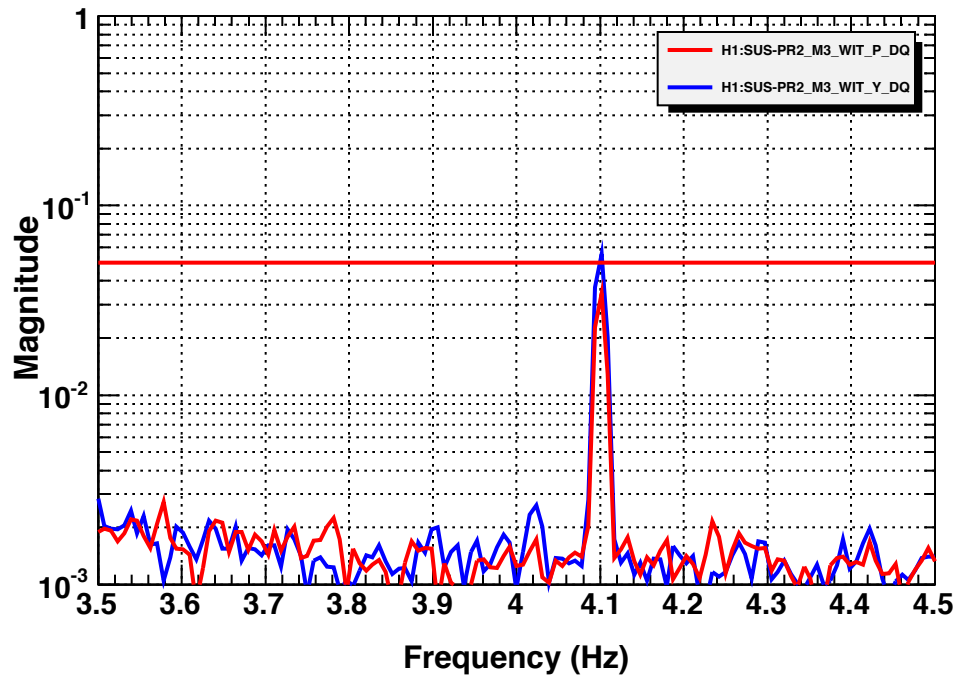

Amplitude Spectral Density -- M3 Pringle Drive (AFTER Balance)

Amplitude Spectral Density -- M3 Pringle Drive (BEFORE Balance)

Coherence

Coherence

T0=23/01/2014 00:24:53

Avg=10

BW=0.0117187

T0=22/01/2014 20:30:42

Avg=70

BW=0.0117187