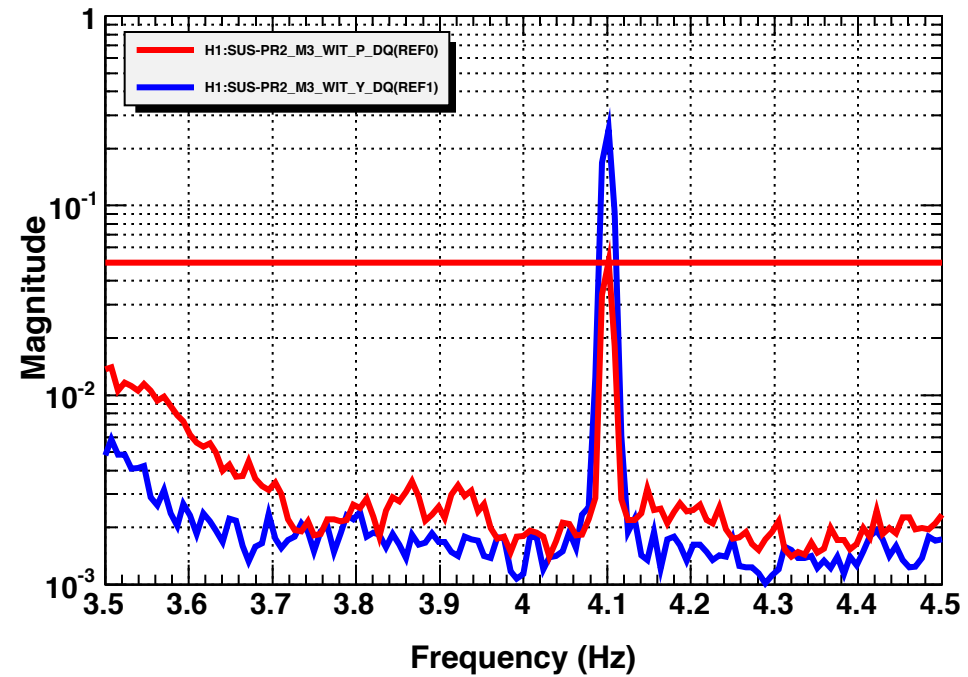

Amplitude Spectral Density -- M3 Pringle Drive (AFTER Balance)

Amplitude Spectral Density -- M3 Pringle Drive (BEFORE Balance)

Coherence

Coherence

T0=23/01/2014 00:24:53

Avg=10

BW=0.0117187

T0=22/01/2014 20:30:42

Avg=70

BW=0.0117187