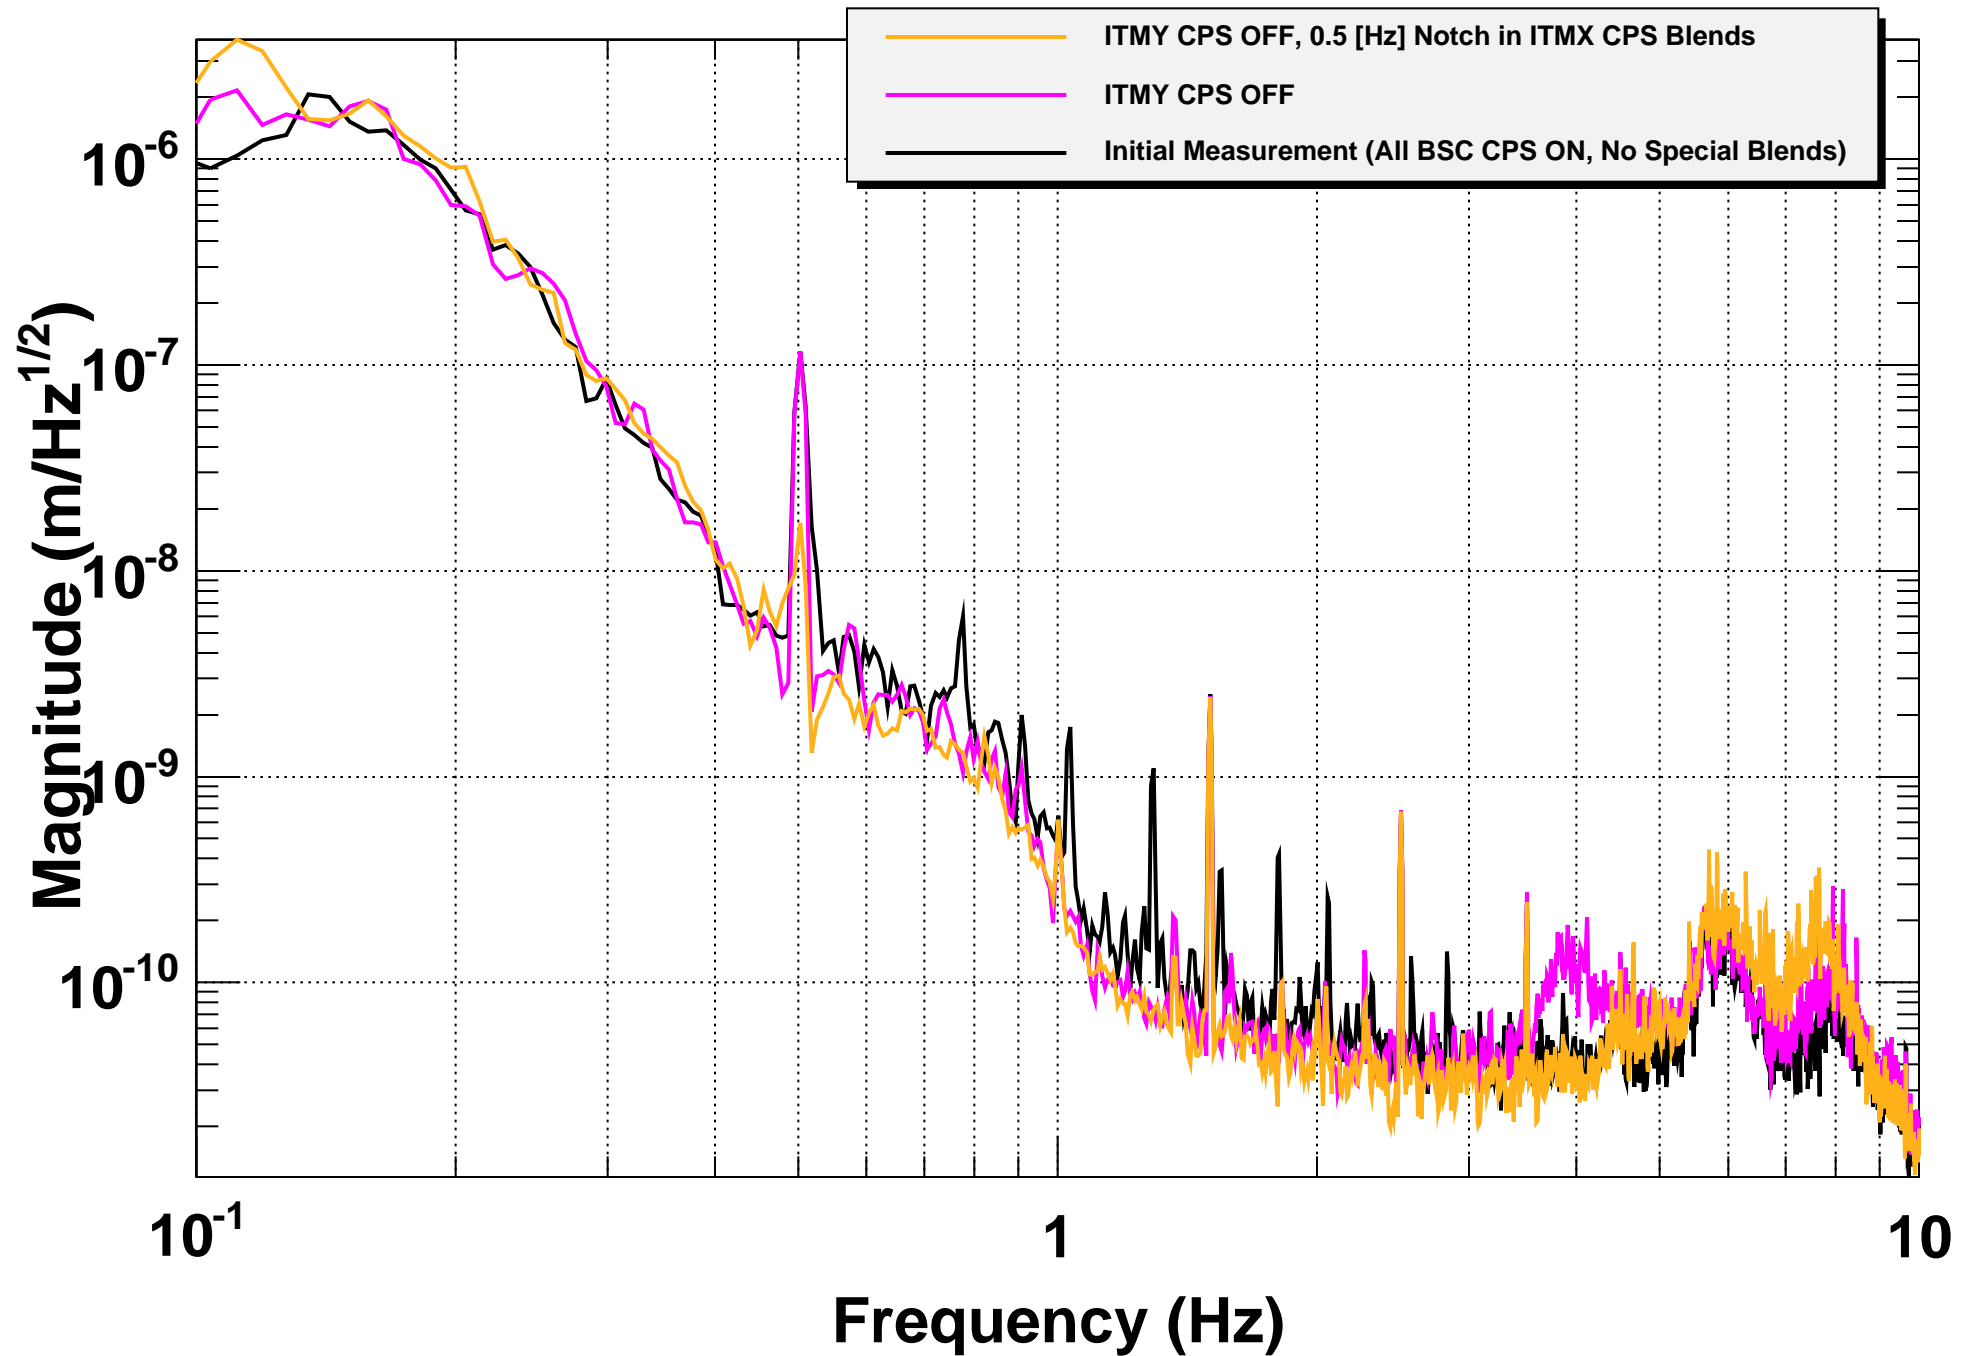

Amplitude Spectral Density SUS-ITMX OPLEV PITCH

*T0=24/01/2014 00:40:00

Avg=10

BW=0.0117187

Amplitude Spectral Density ISI-ITMX ST2 X GS13s

*T0=24/01/2014 00:40:00

Avg=10

BW=0.0117187