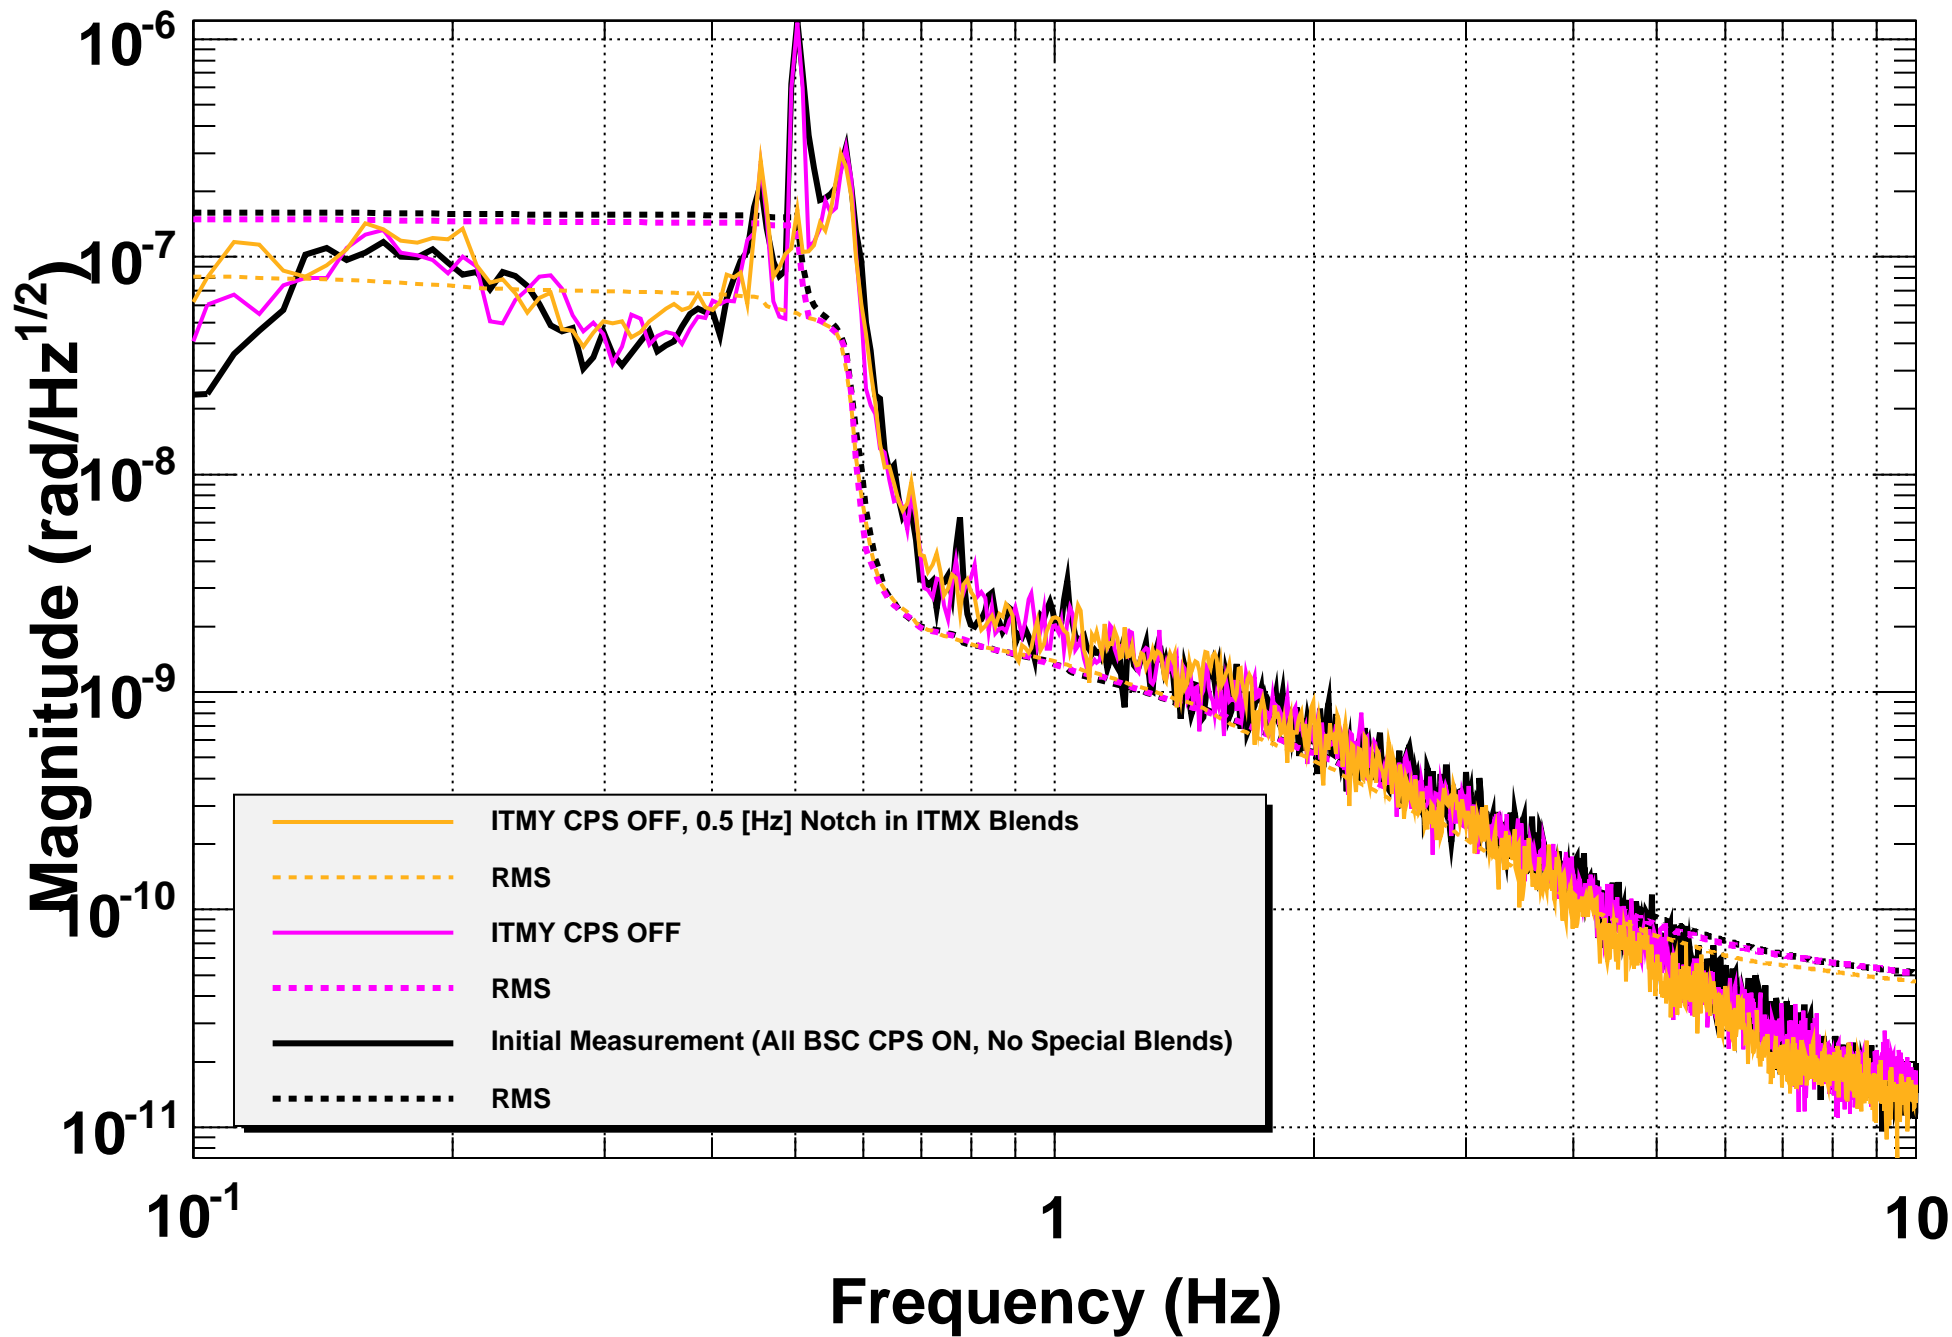

Amplitude Spectral Density SUS-ITMX OPLEV PITCH

*T0=24/01/2014 00:40:00

Avg=10

BW=0.0117187

Amplitude Spectral Density ISI-ITMX ST2 X GS13s

*T0=24/01/2014 00:40:00

Avg=10

BW=0.0117187