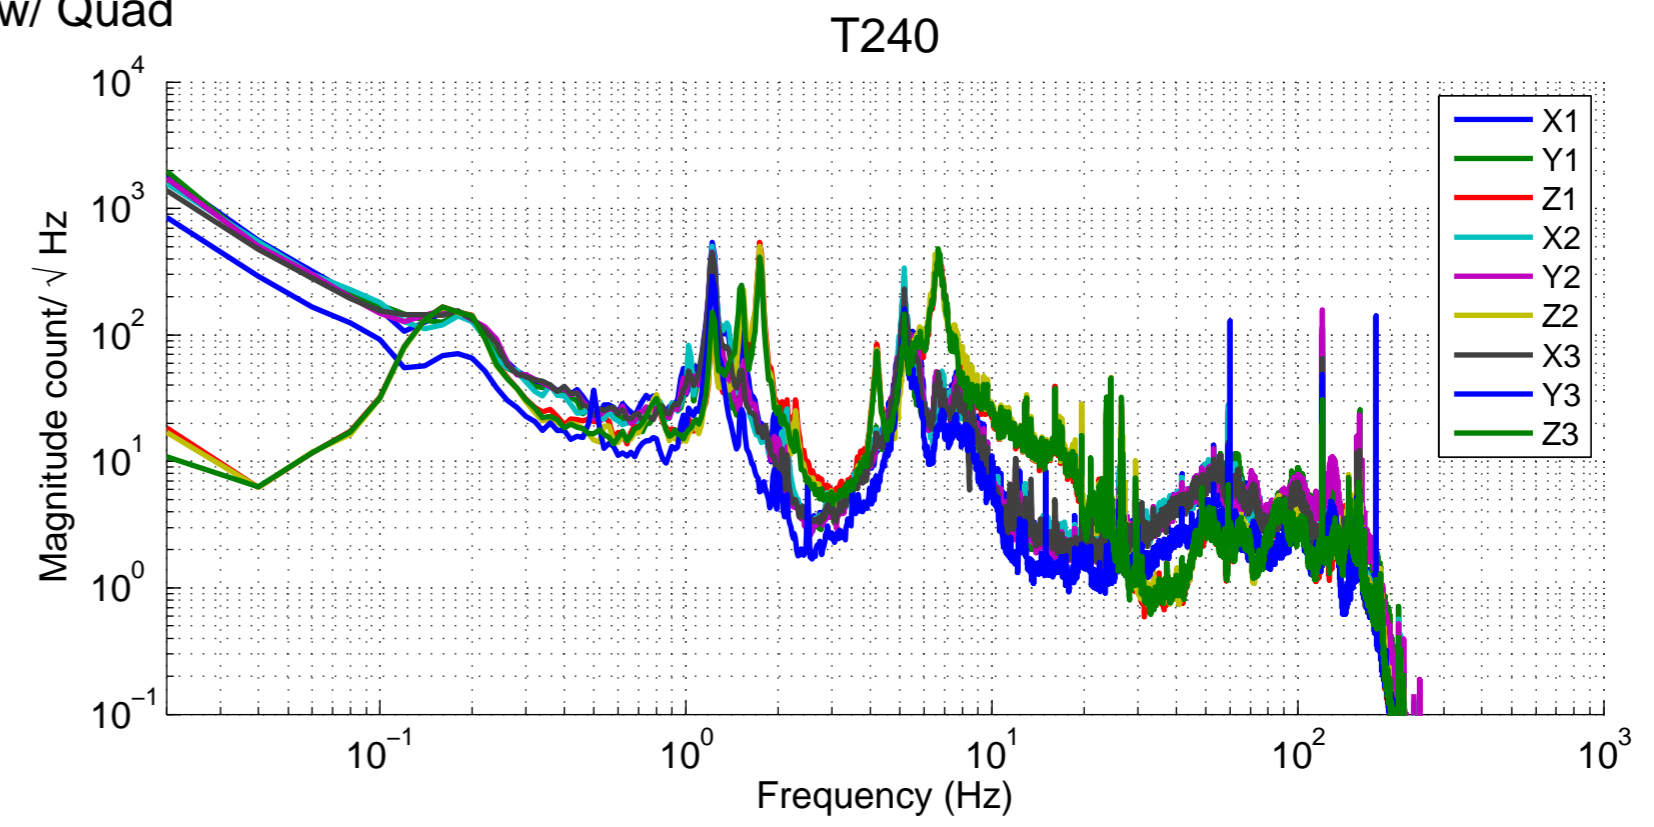

LHO BSC-ISI - ITMX - unLocked, HEPI unlocked -  
 15-Nov-2013 - in-Chamber w/ Quad

Measurement length: 1275s  
 Sample window: 50s  
 Overlap: 50%  
 Frequency resolution: 20mHz  
 Averages: 50  
 Measurement start (GPS): 1068567535  
 Measurement start (Local time): 11/15/2013 08:18:39