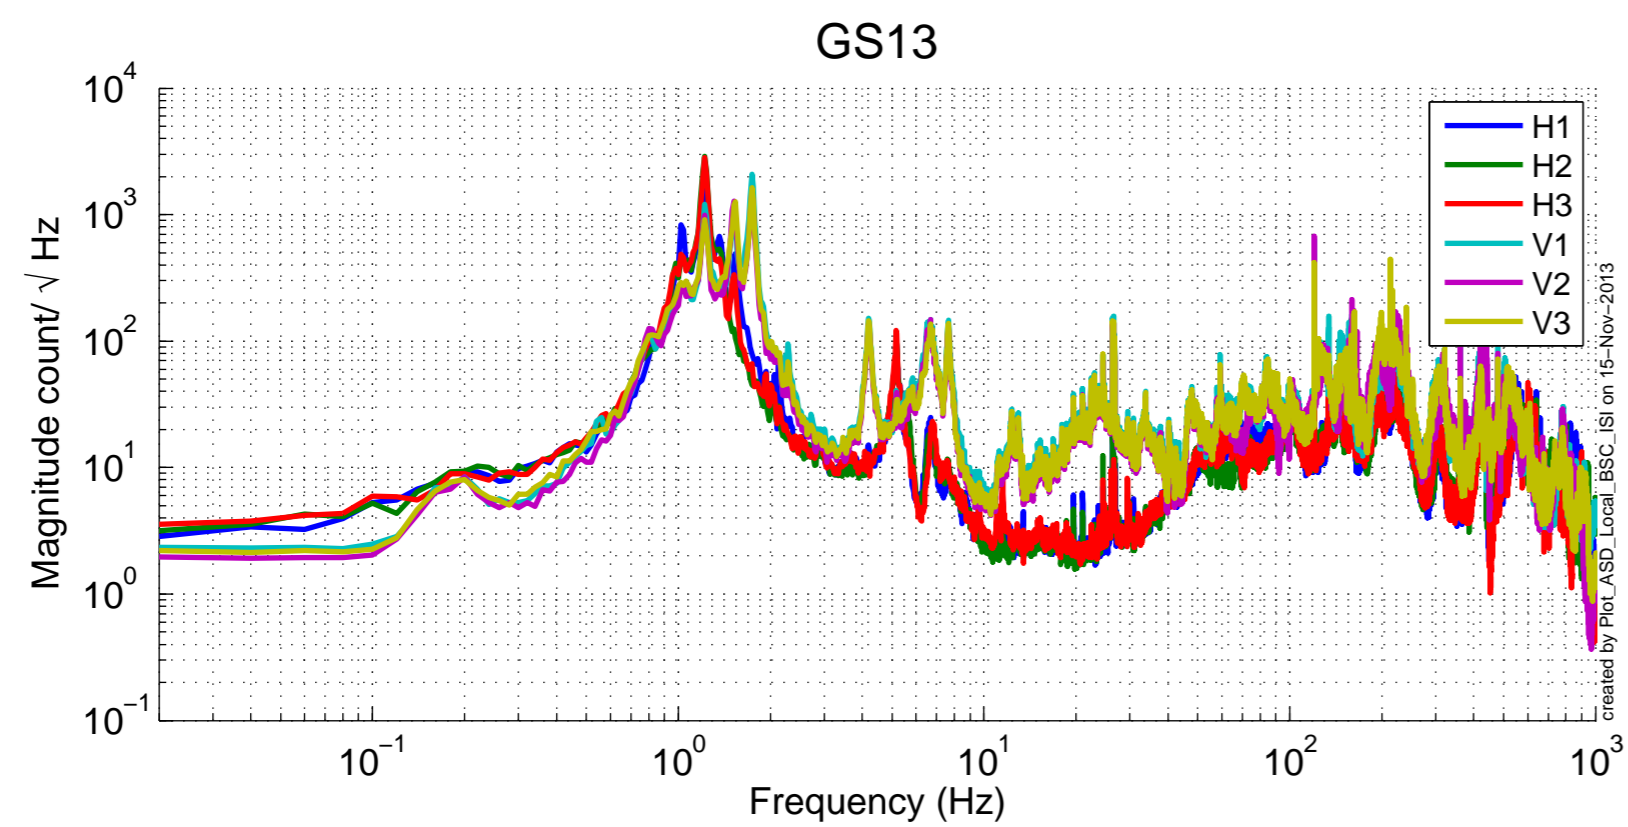

LHO BSC-ISI - ITMX - unLocked, HEPI unlocked -  
 15-Nov-2013 - in-Chamber w/ Quad

Measurement length: 1275s  
 Sample window: 50s  
 Overlap: 50%  
 Frequency resolution: 20mHz  
 Averages: 50  
 Measurement start (GPS): 1068567535  
 Measurement start (Local time): 11/15/2013 08:18:39