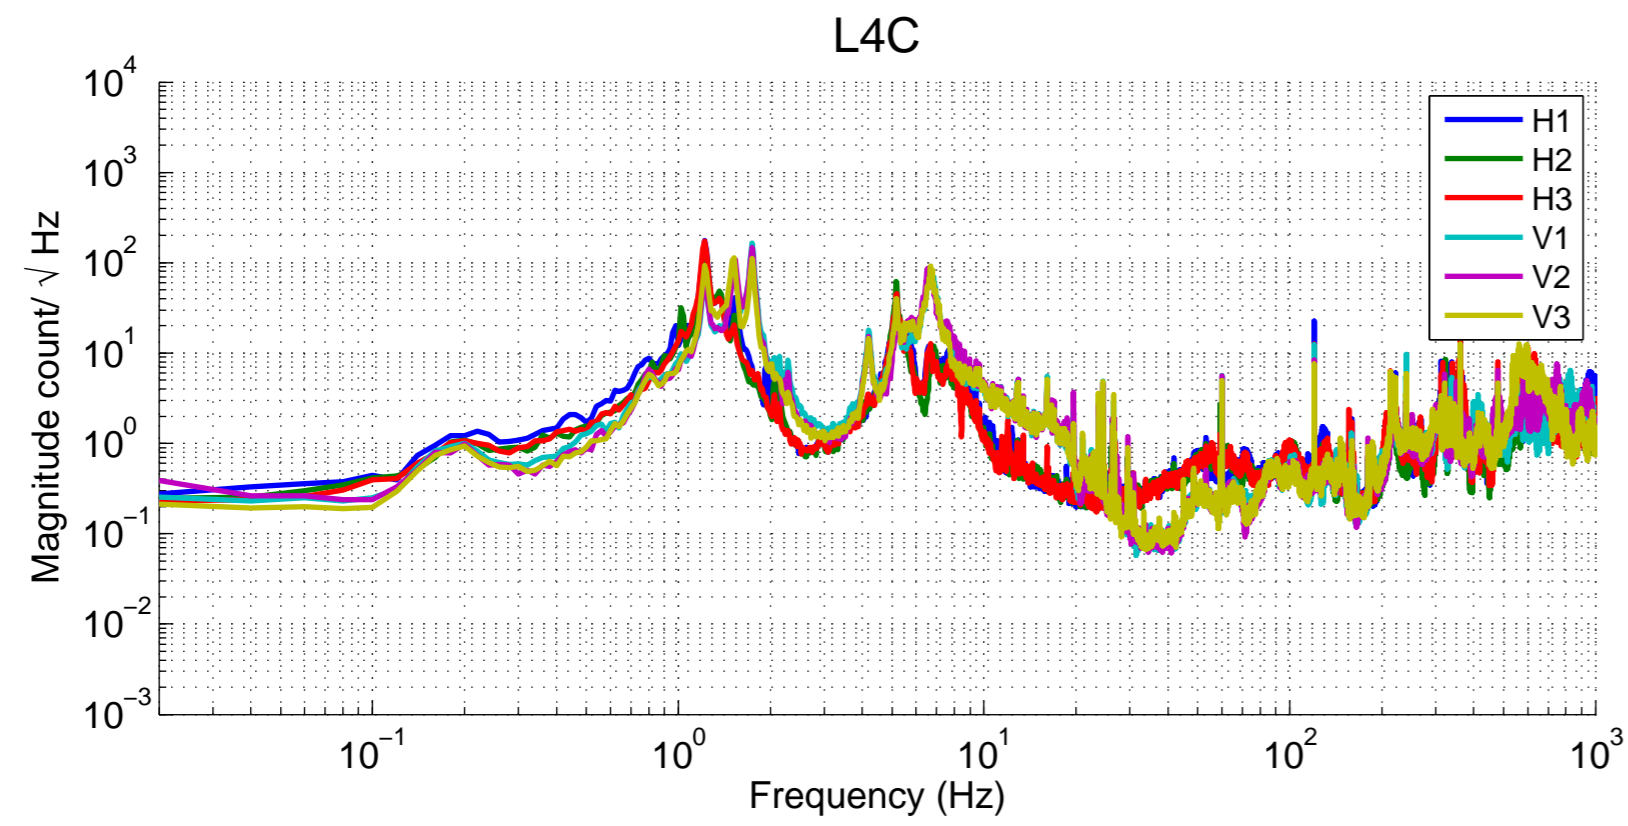

LHO BSC-ISI - ITMX - unLocked, HEPI unlocked -  
 15-Nov-2013 - in-Chamber w/ Quad

Measurement length: 1275s  
 Sample window: 50s  
 Overlap: 50%  
 Frequency resolution: 20mHz  
 Averages: 50  
 Measurement start (GPS): 1068567535  
 Measurement start (Local time): 11/15/2013 08:18:39