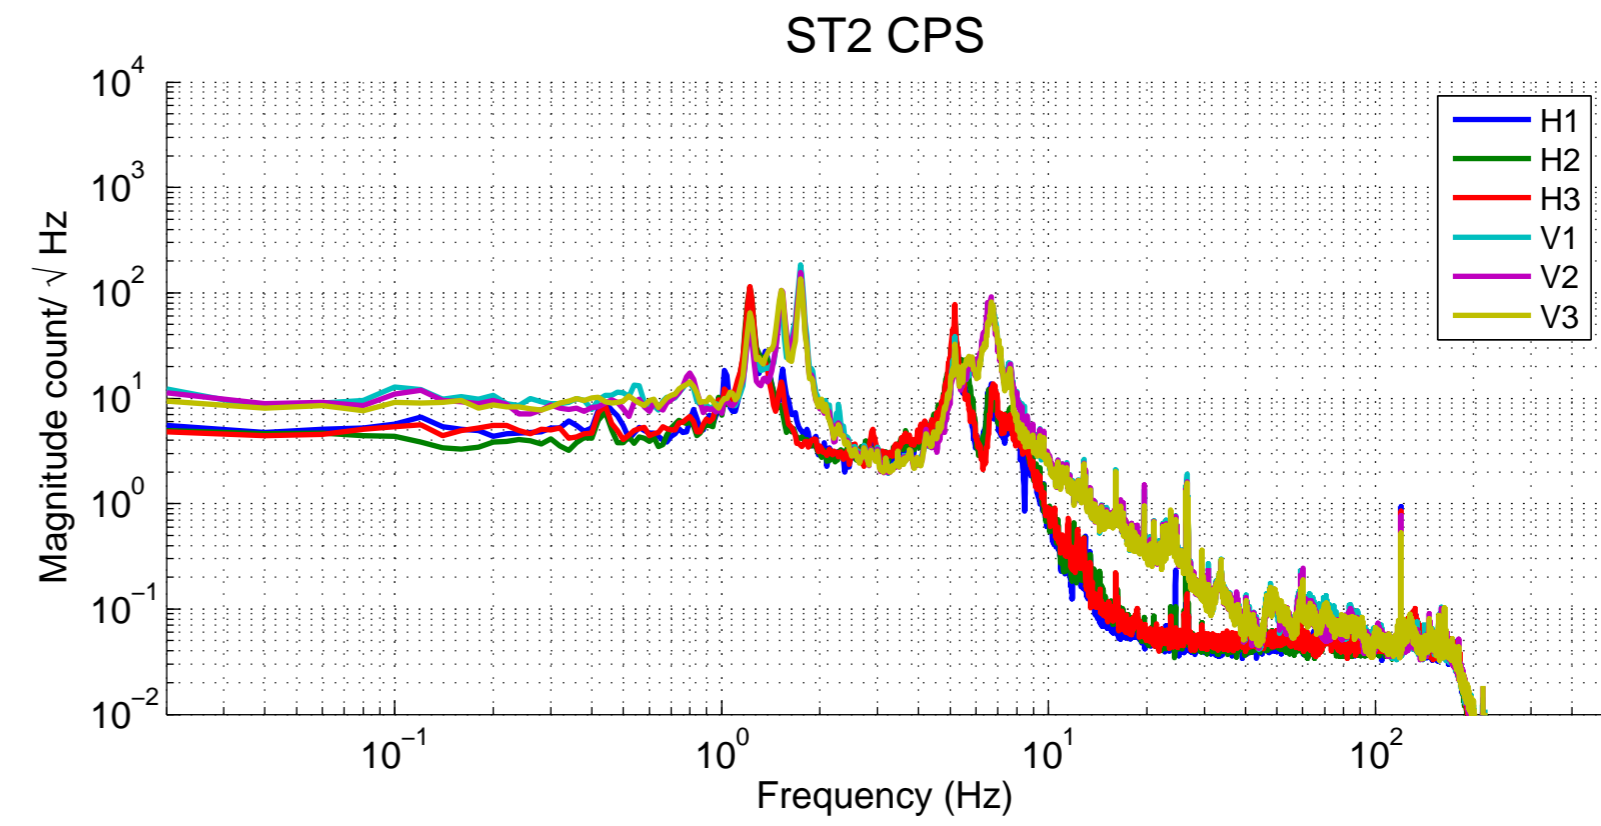

LHO BSC-ISI - ITMX - unLocked, HEPI unlocked -  
 15-Nov-2013 - in-Chamber w/ Quad

Measurement length: 1275s  
 Sample window: 50s  
 Overlap: 50%  
 Frequency resolution: 20mHz  
 Averages: 50  
 Measurement start (GPS): 1068567535  
 Measurement start (Local time): 11/15/2013 08:18:39