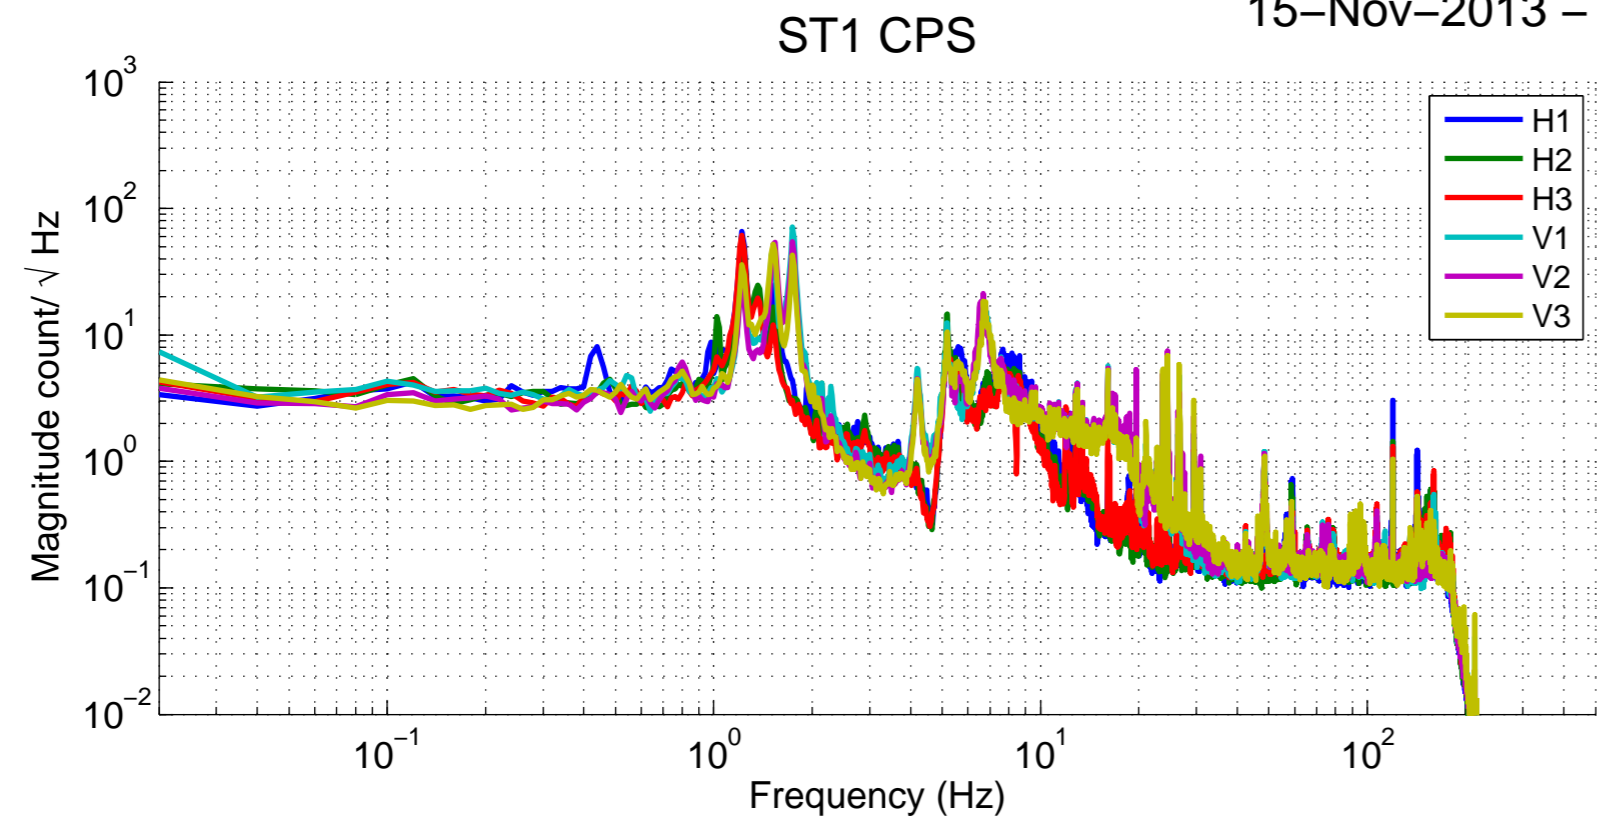

LHO BSC-ISI - ITMX - unLocked, HEPI unlocked -  
 15-Nov-2013 - in-Chamber w/ Quad

Measurement length: 1275s  
 Sample window: 50s  
 Overlap: 50%  
 Frequency resolution: 20mHz  
 Averages: 50  
 Measurement start (GPS): 1068567535  
 Measurement start (Local time): 11/15/2013 08:18:39