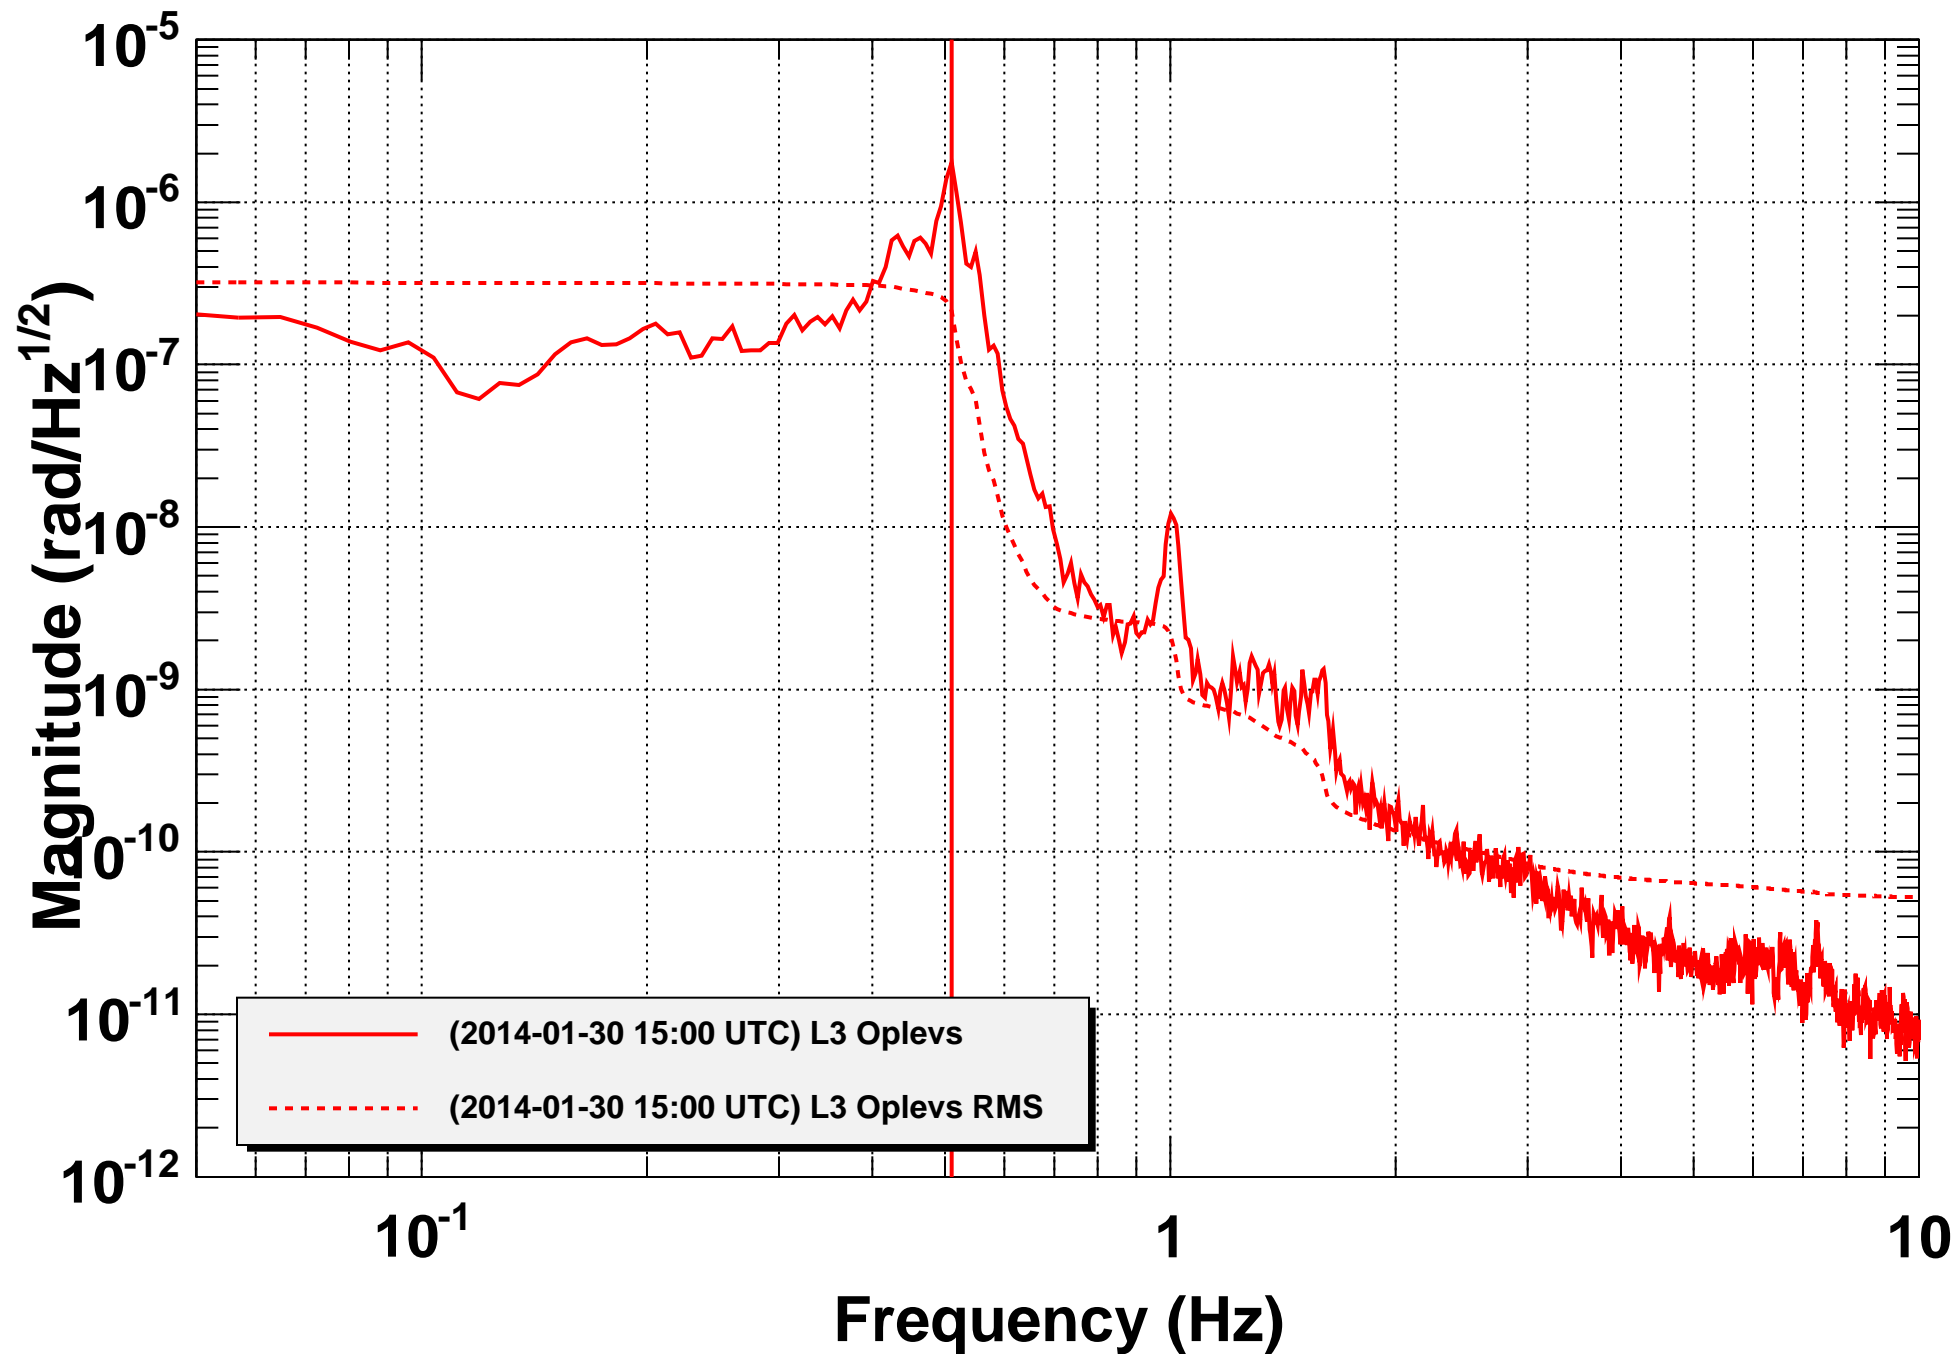

# H1ISIETMX Performance ASDs -- T100mHz\_N0.44Hz Blends

T0=30/01/2014 15:00:00

Avg=10

BW=0.0117187

# H1SUSEM Performance ASDs -- T100mHz\_N0.44Hz Blends

T0=30/01/2014 15:00:00

Avg=10

BW=0.0117187