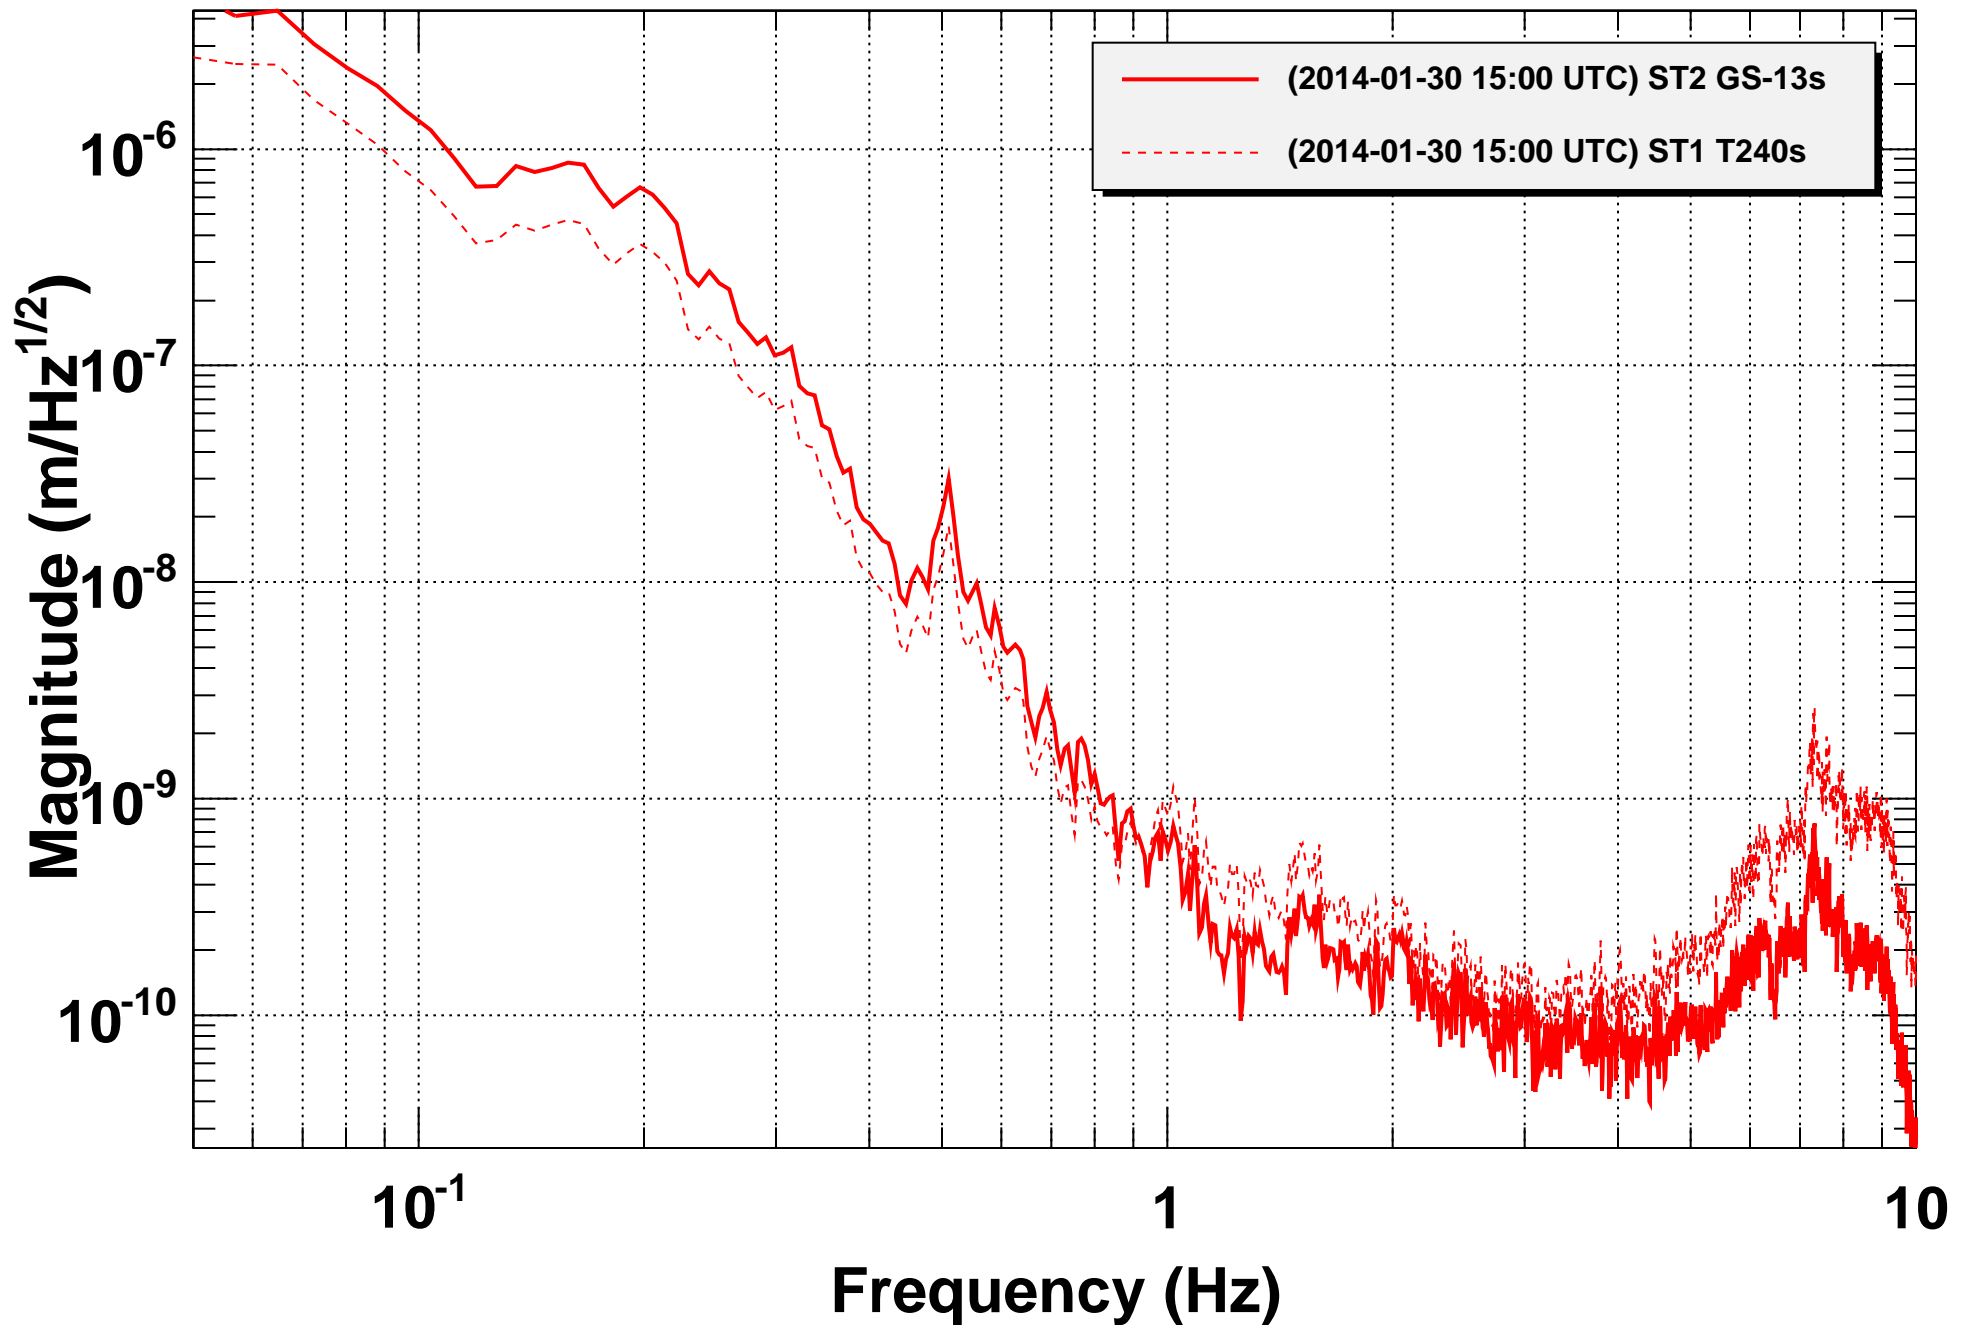

# H1ISIETMX Performance ASDs -- T100mHz\_N0.44Hz Blends

T0=30/01/2014 15:00:00

Avg=10

BW=0.0117187

# H1SUSEM Performance ASDs -- T100mHz\_N0.44Hz Blends

T0=30/01/2014 15:00:00

Avg=10

BW=0.0117187