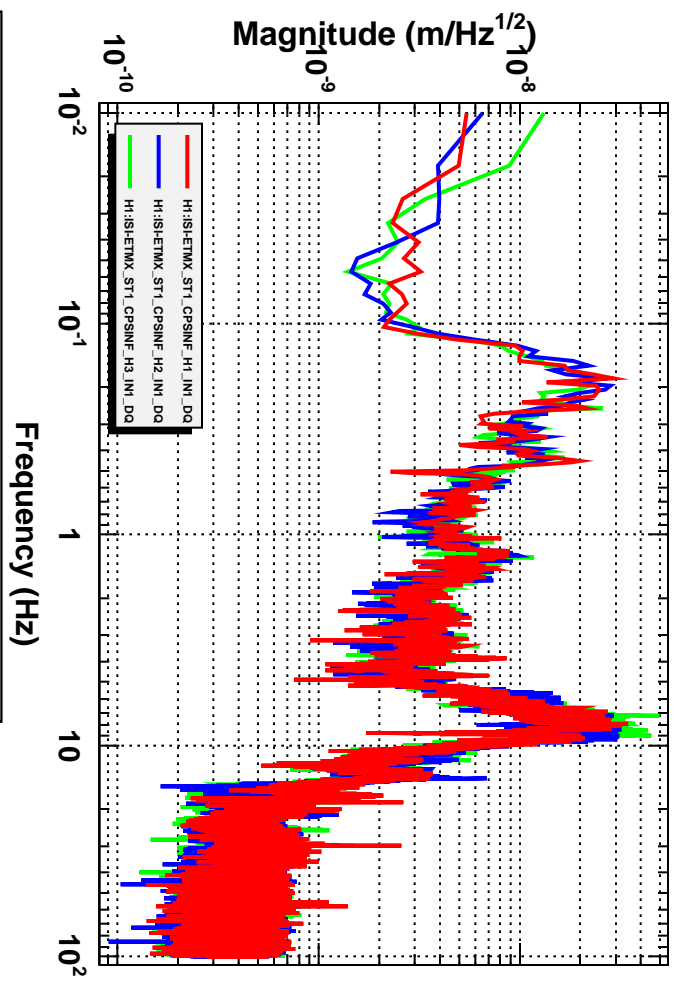

H1 ISI ETMX ST1 (Coarse) CPS ASD -- Damping Only

H1 ISI ETMX ST1 (Coarse) CPS ASD -- Damping Only

H1 ISI ETMX ST2 (Fine) CPS ASD -- Damping Only

H1 ISI ETMX ST2 (Fine) CPS ASD -- Damping Only

T0=30/01/2014 18:17:49

Avg=5

BW=0.0117187

T0=30/01/2014 18:17:49

Avg=5

BW=0.0117187