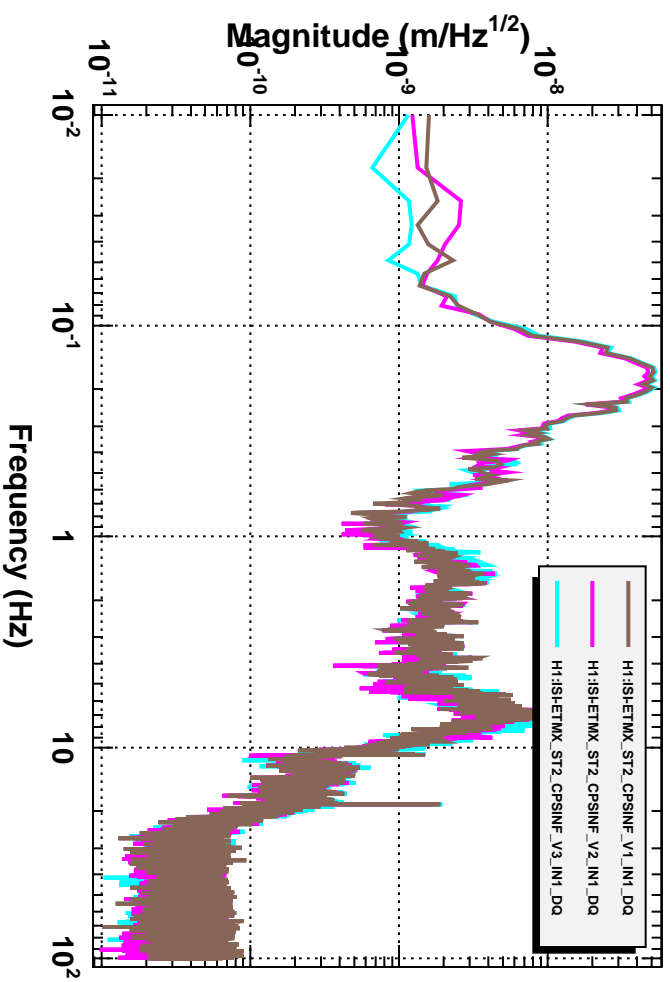

H1 ISI ETMX ST1 (Coarse) CPS ASD -- Damping Only

H1 ISI ETMX ST1 (Coarse) CPS ASD -- Damping Only

H1 ISI ETMX ST2 (Fine) CPS ASD -- Damping Only

H1 ISI ETMX ST2 (Fine) CPS ASD -- Damping Only

T0=30/01/2014 18:17:49

Avg=5

BW=0.0117187

T0=30/01/2014 18:17:49

Avg=5

BW=0.0117187