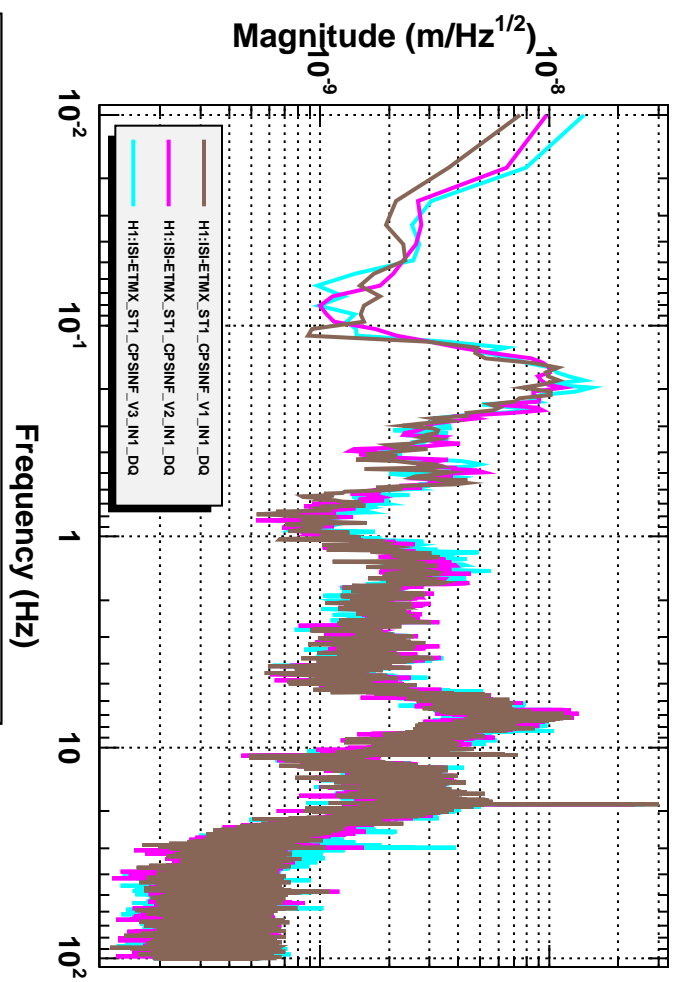

H1 ISI ETMX ST1 (Coarse) CPS ASD -- Damping Only

H1 ISI ETMX ST1 (Coarse) CPS ASD -- Damping Only

H1 ISI ETMX ST2 (Fine) CPS ASD -- Damping Only

H1 ISI ETMX ST2 (Fine) CPS ASD -- Damping Only

T0=30/01/2014 18:17:49

Avg=5

BW=0.0117187

T0=30/01/2014 18:17:49

Avg=5

BW=0.0117187