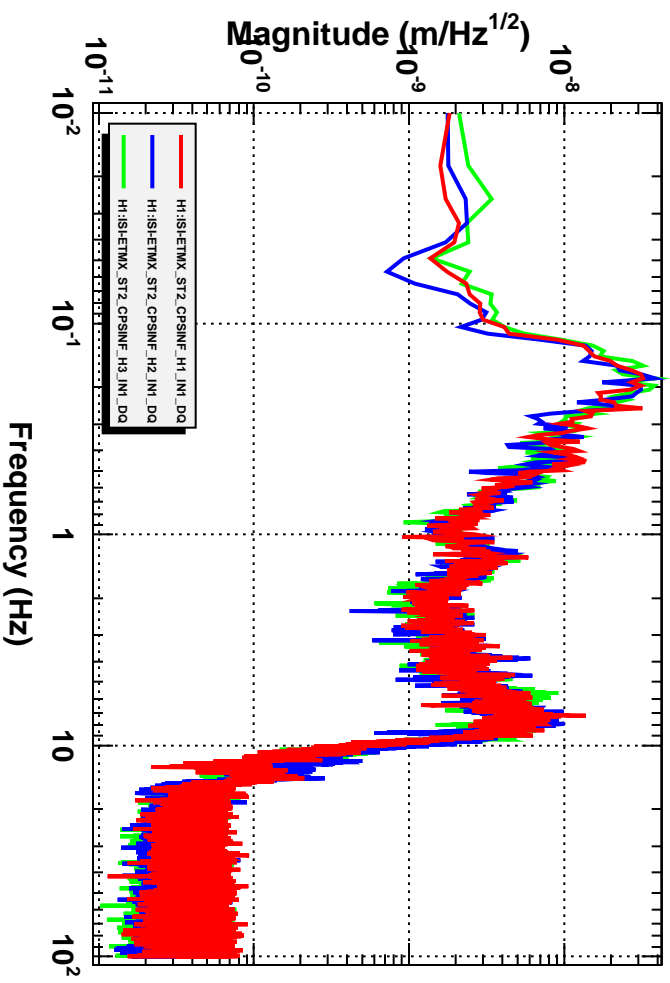

H1 ISI ETMX ST1 (Coarse) CPS ASD -- Damping Only

H1 ISI ETMX ST1 (Coarse) CPS ASD -- Damping Only

H1 ISI ETMX ST2 (Fine) CPS ASD -- Damping Only

H1 ISI ETMX ST2 (Fine) CPS ASD -- Damping Only

T0=30/01/2014 18:17:49

Avg=5

BW=0.0117187

T0=30/01/2014 18:17:49

Avg=5

BW=0.0117187