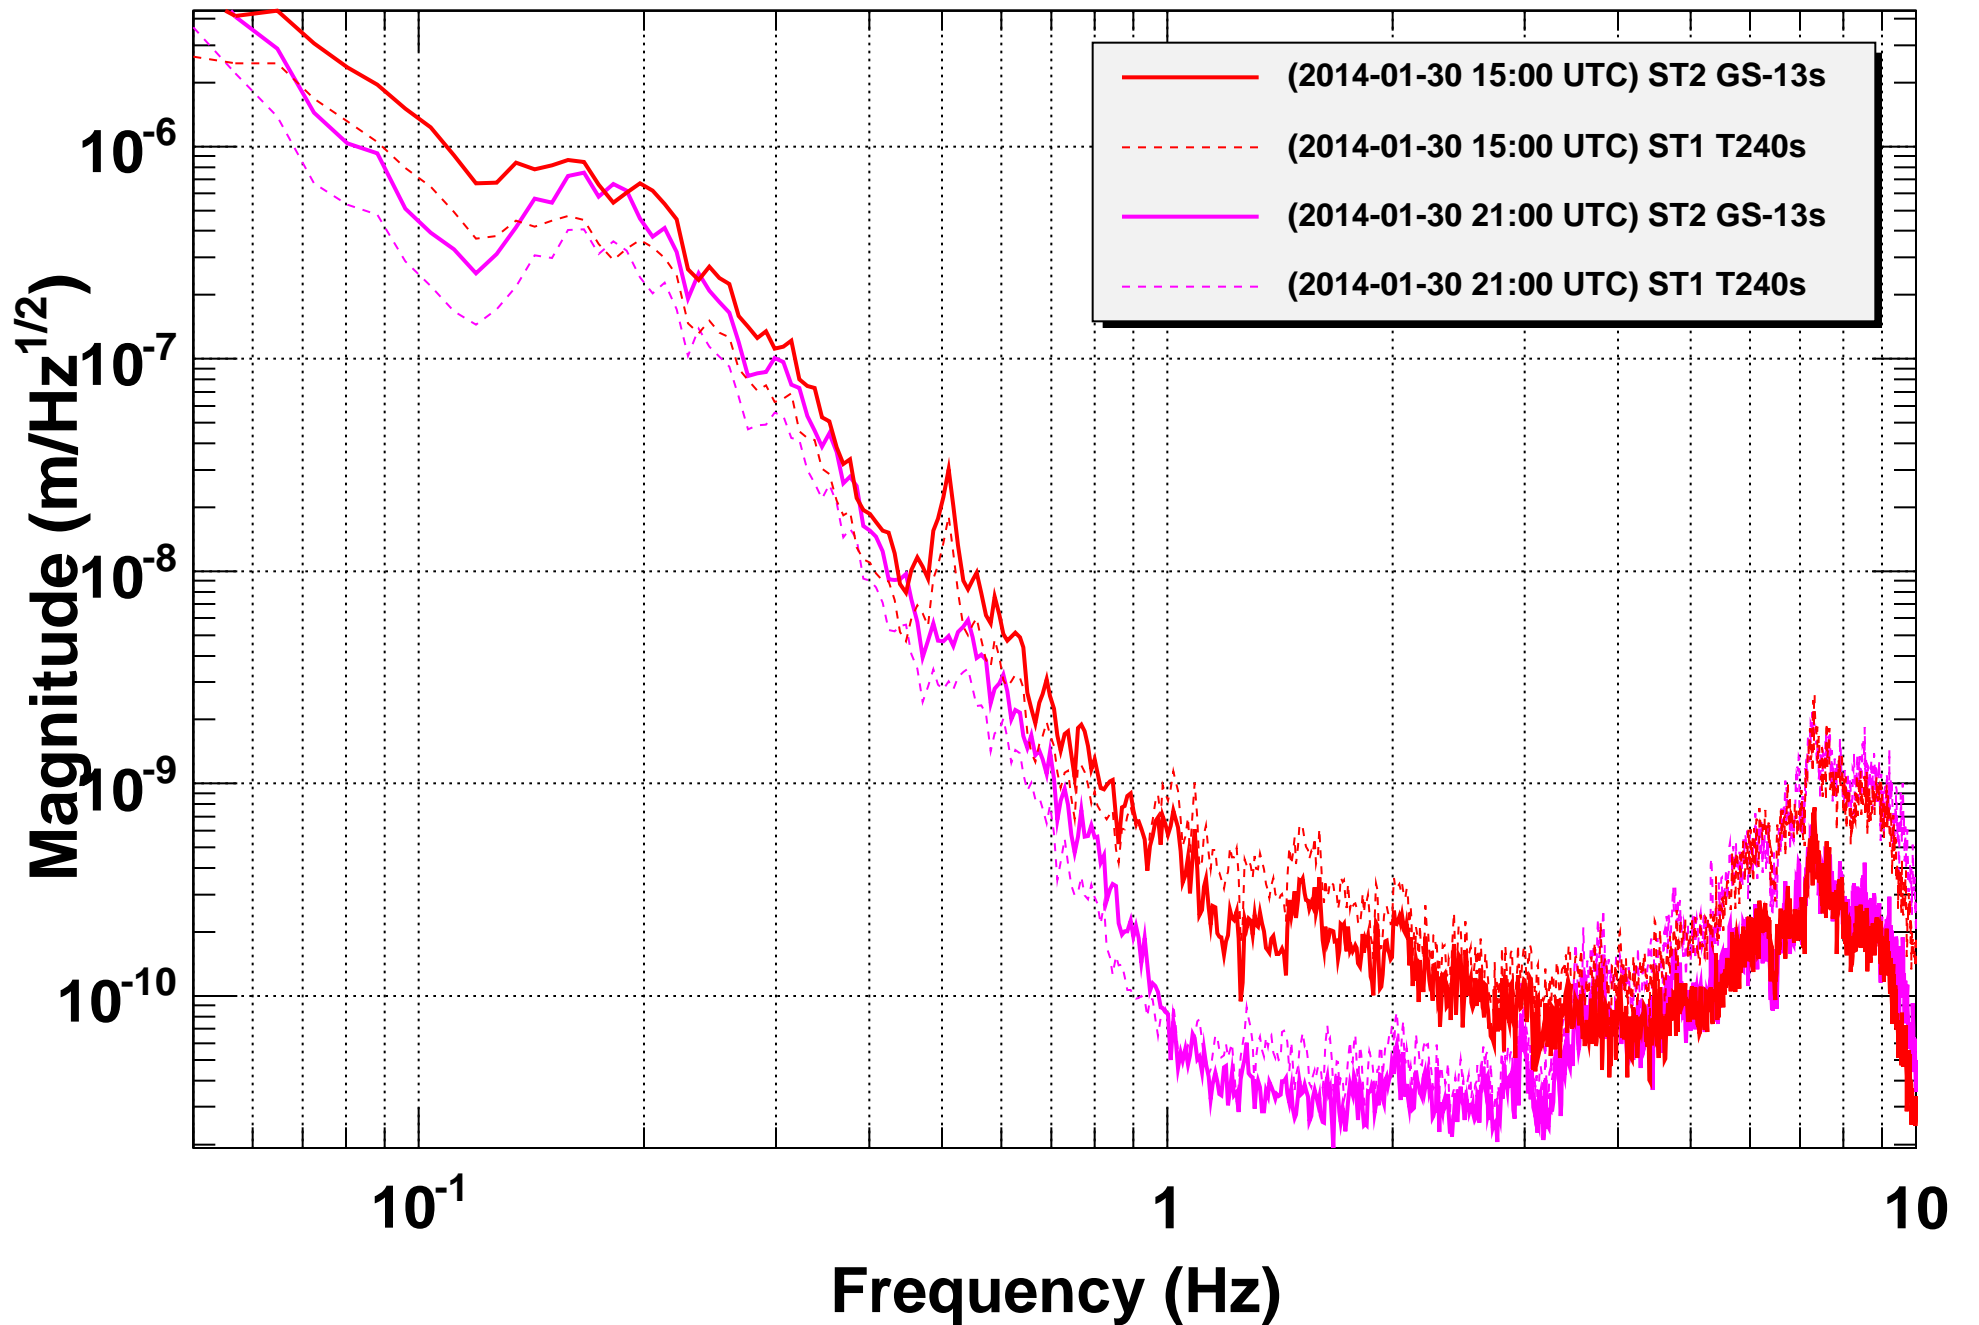

H1ISIETMX Performance ASDs -- T100mHz_N0.44Hz Blends

***T0=30/01/2014 15:00:00**

Avg=10

BW=0.0117187

H1SUSEM Performance ASDs -- T100mHz_N0.44Hz Blends

***T0=30/01/2014 15:00:00**

Avg=10

BW=0.0117187