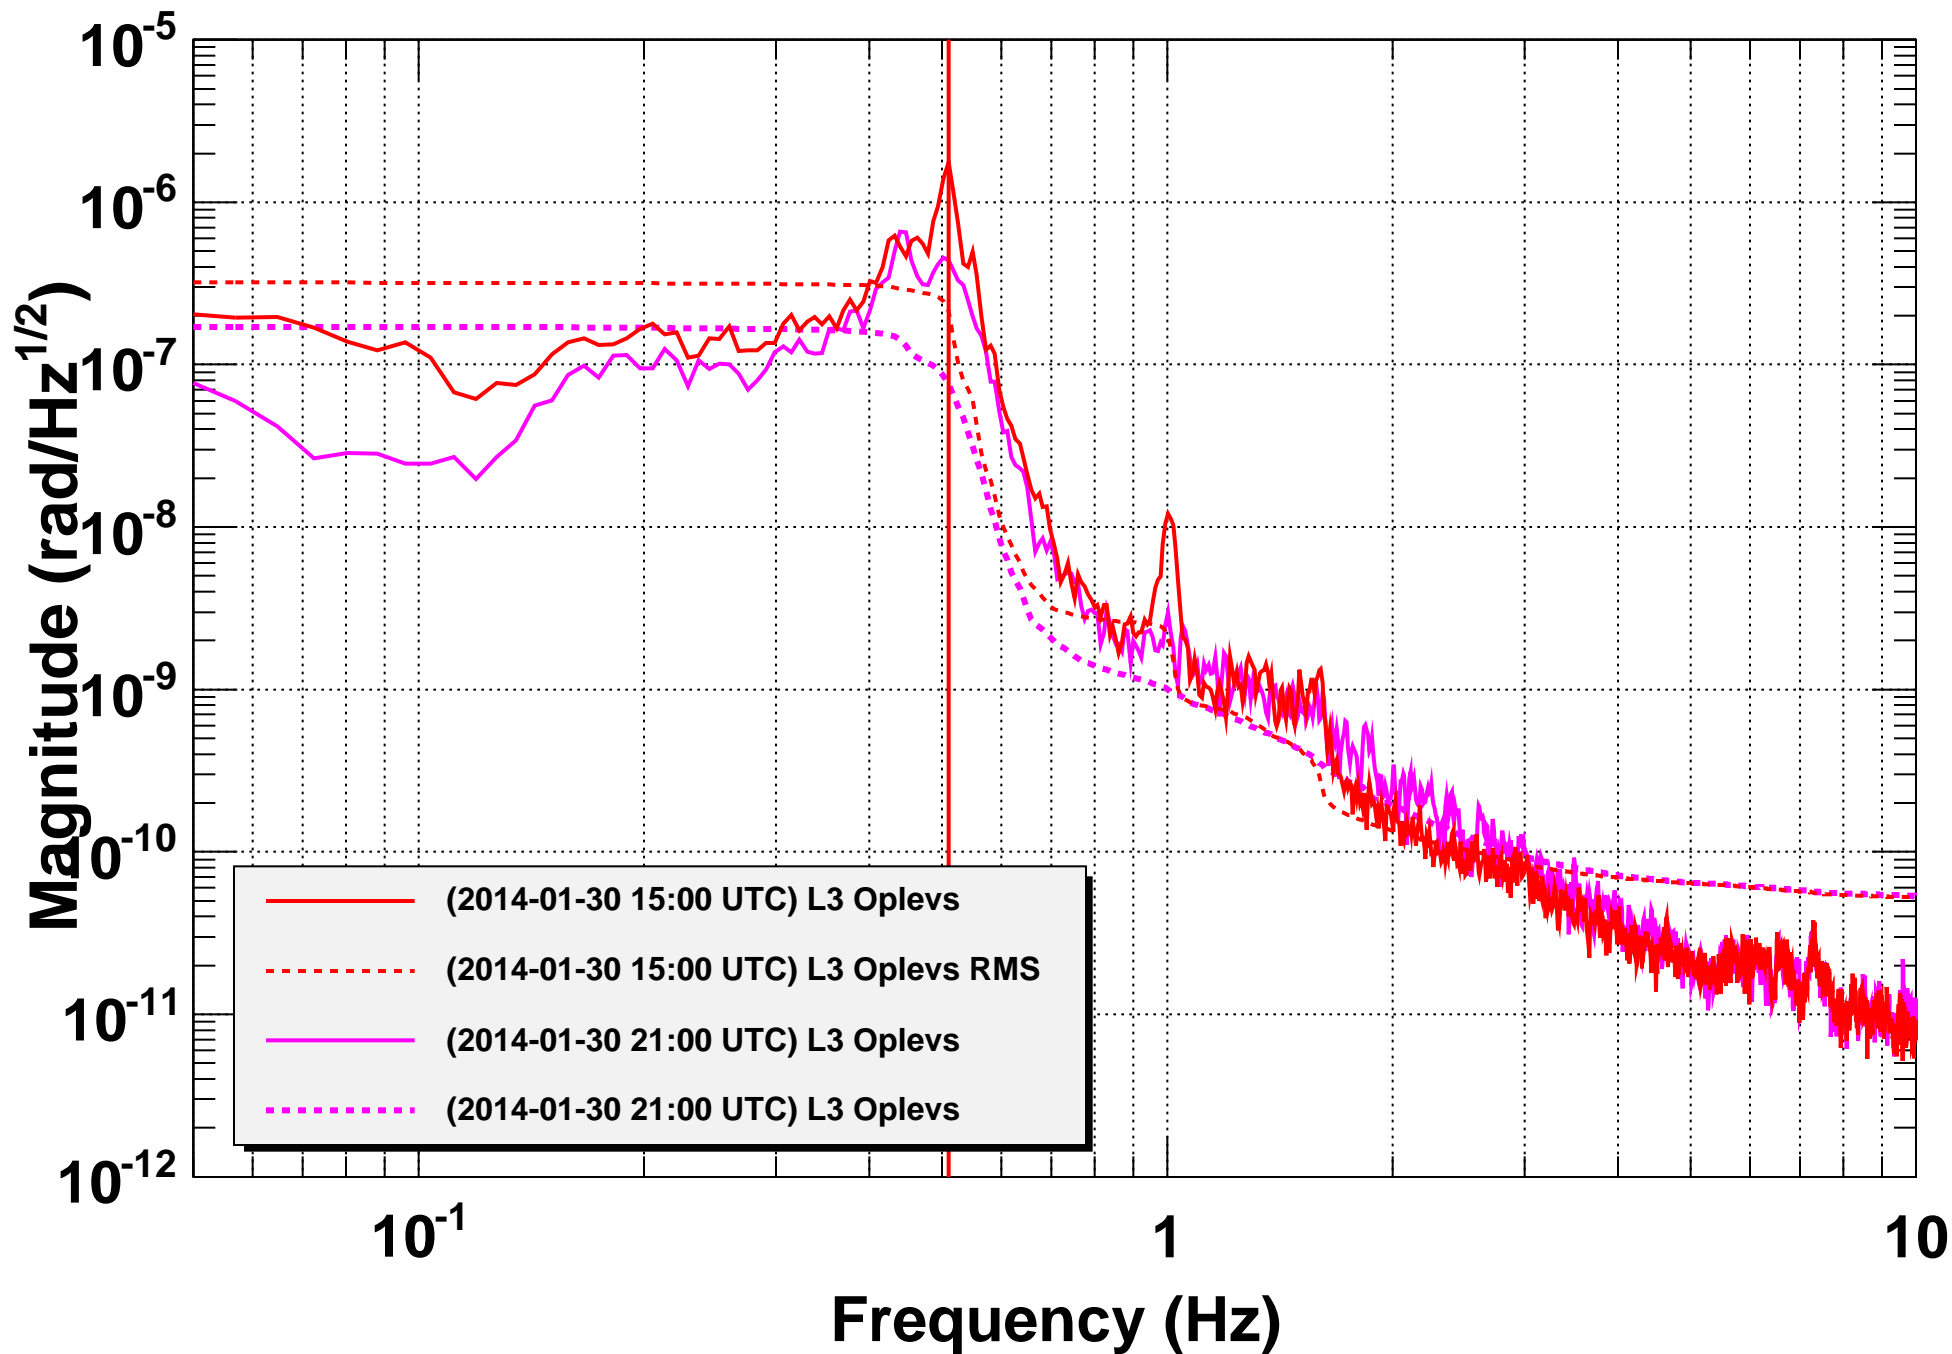

H1ISIETMX Performance ASDs -- T100mHz_N0.44Hz Blends

***T0=30/01/2014 15:00:00**

Avg=10

BW=0.0117187

H1SUSEM Performance ASDs -- T100mHz_N0.44Hz Blends

***T0=30/01/2014 15:00:00**

Avg=10

BW=0.0117187