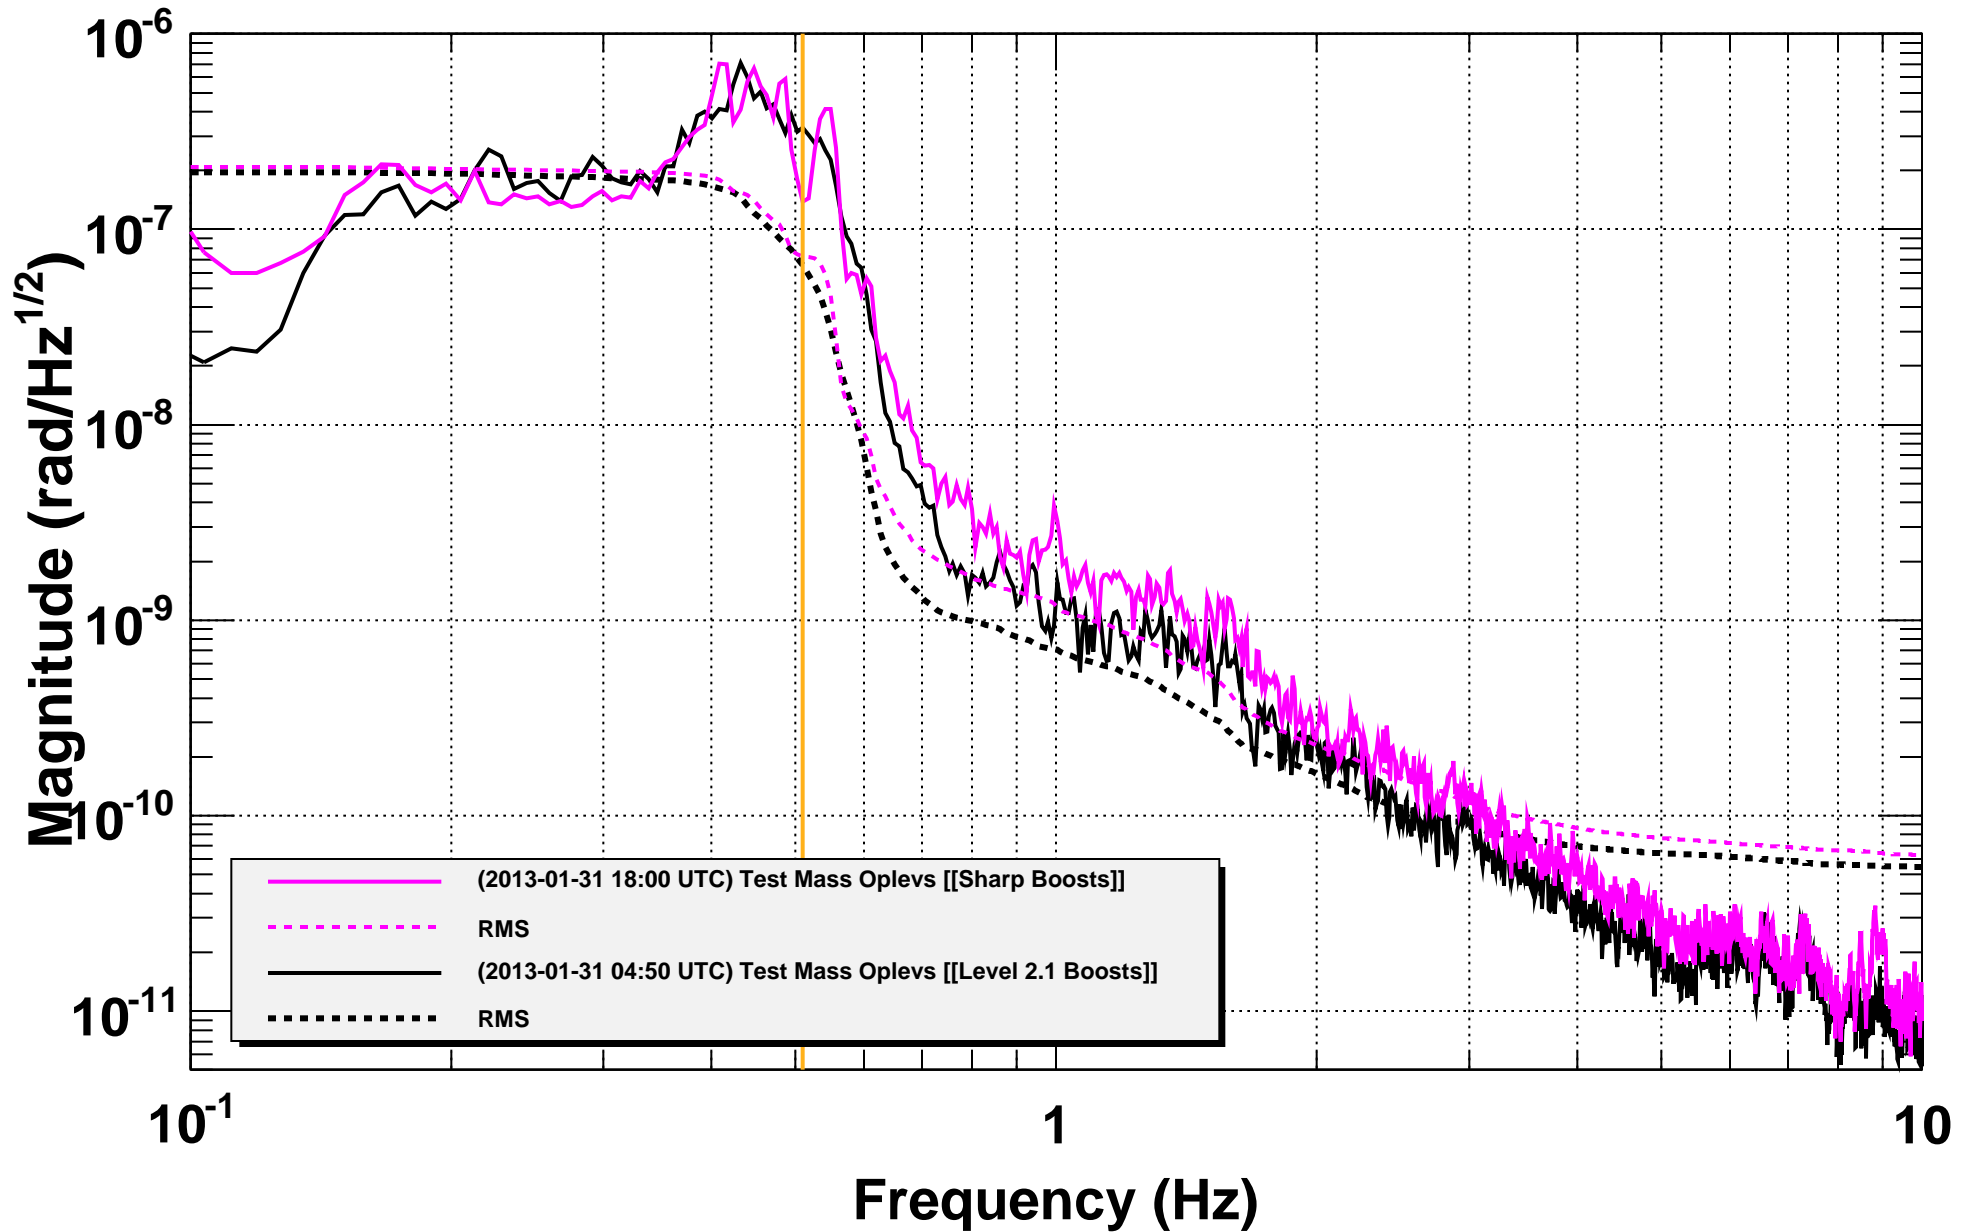

Amplitude Spectral Density ISI-ETMX ST2 X GS13s

*T0=31/01/2014 04:50:00

Avg=10

BW=0.0117187

Amplitude Spectral Density SUS-ETMX OPLEV PITCH

*T0=31/01/2014 18:00:00

Avg=10

BW=0.0117187