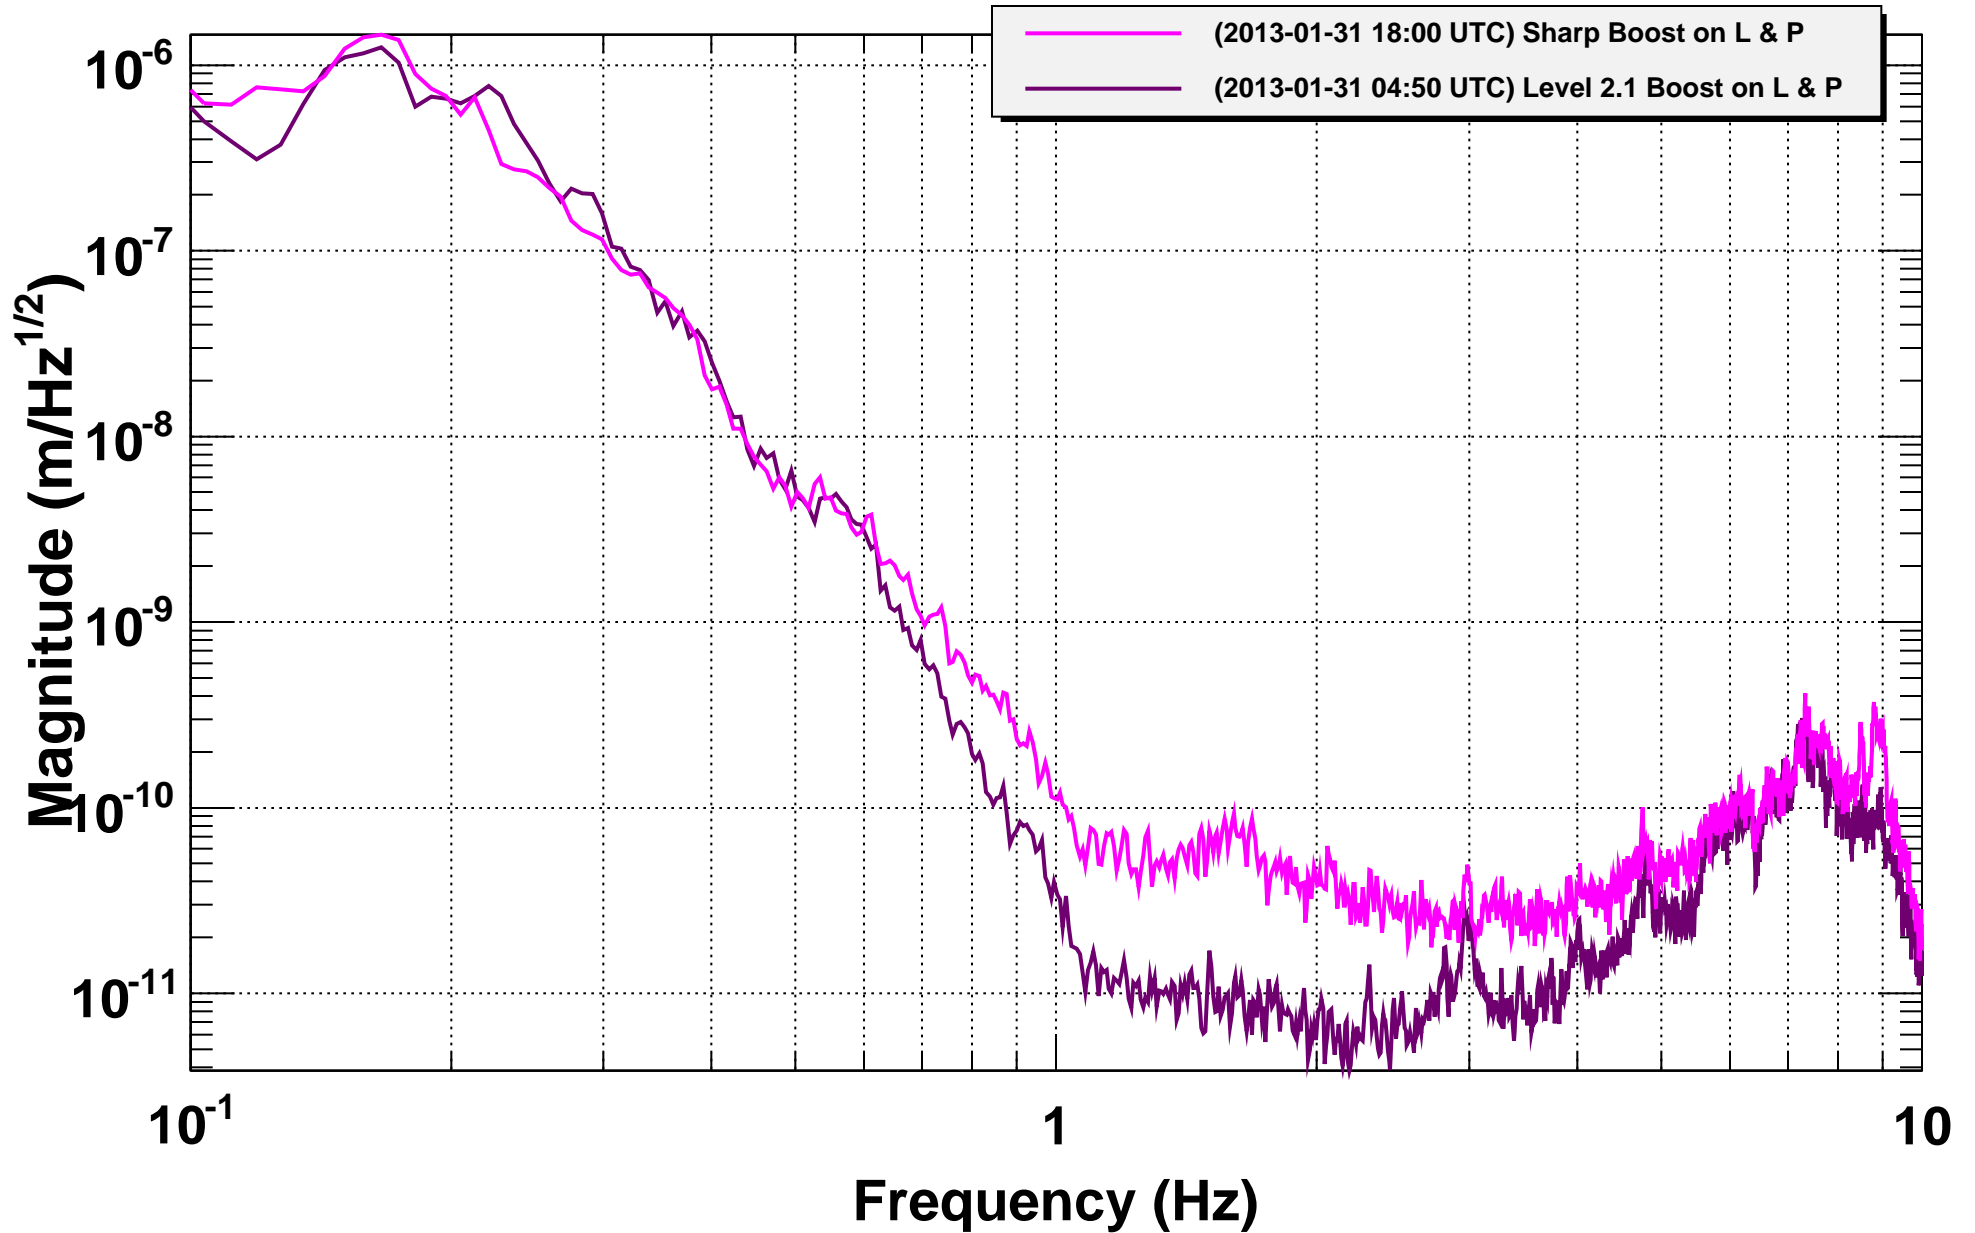

Amplitude Spectral Density ISI-ETMX ST2 X GS13s

*T0=31/01/2014 04:50:00

Avg=10

BW=0.0117187

Amplitude Spectral Density SUS-ETMX OPLEV PITCH

*T0=31/01/2014 18:00:00

Avg=10

BW=0.0117187