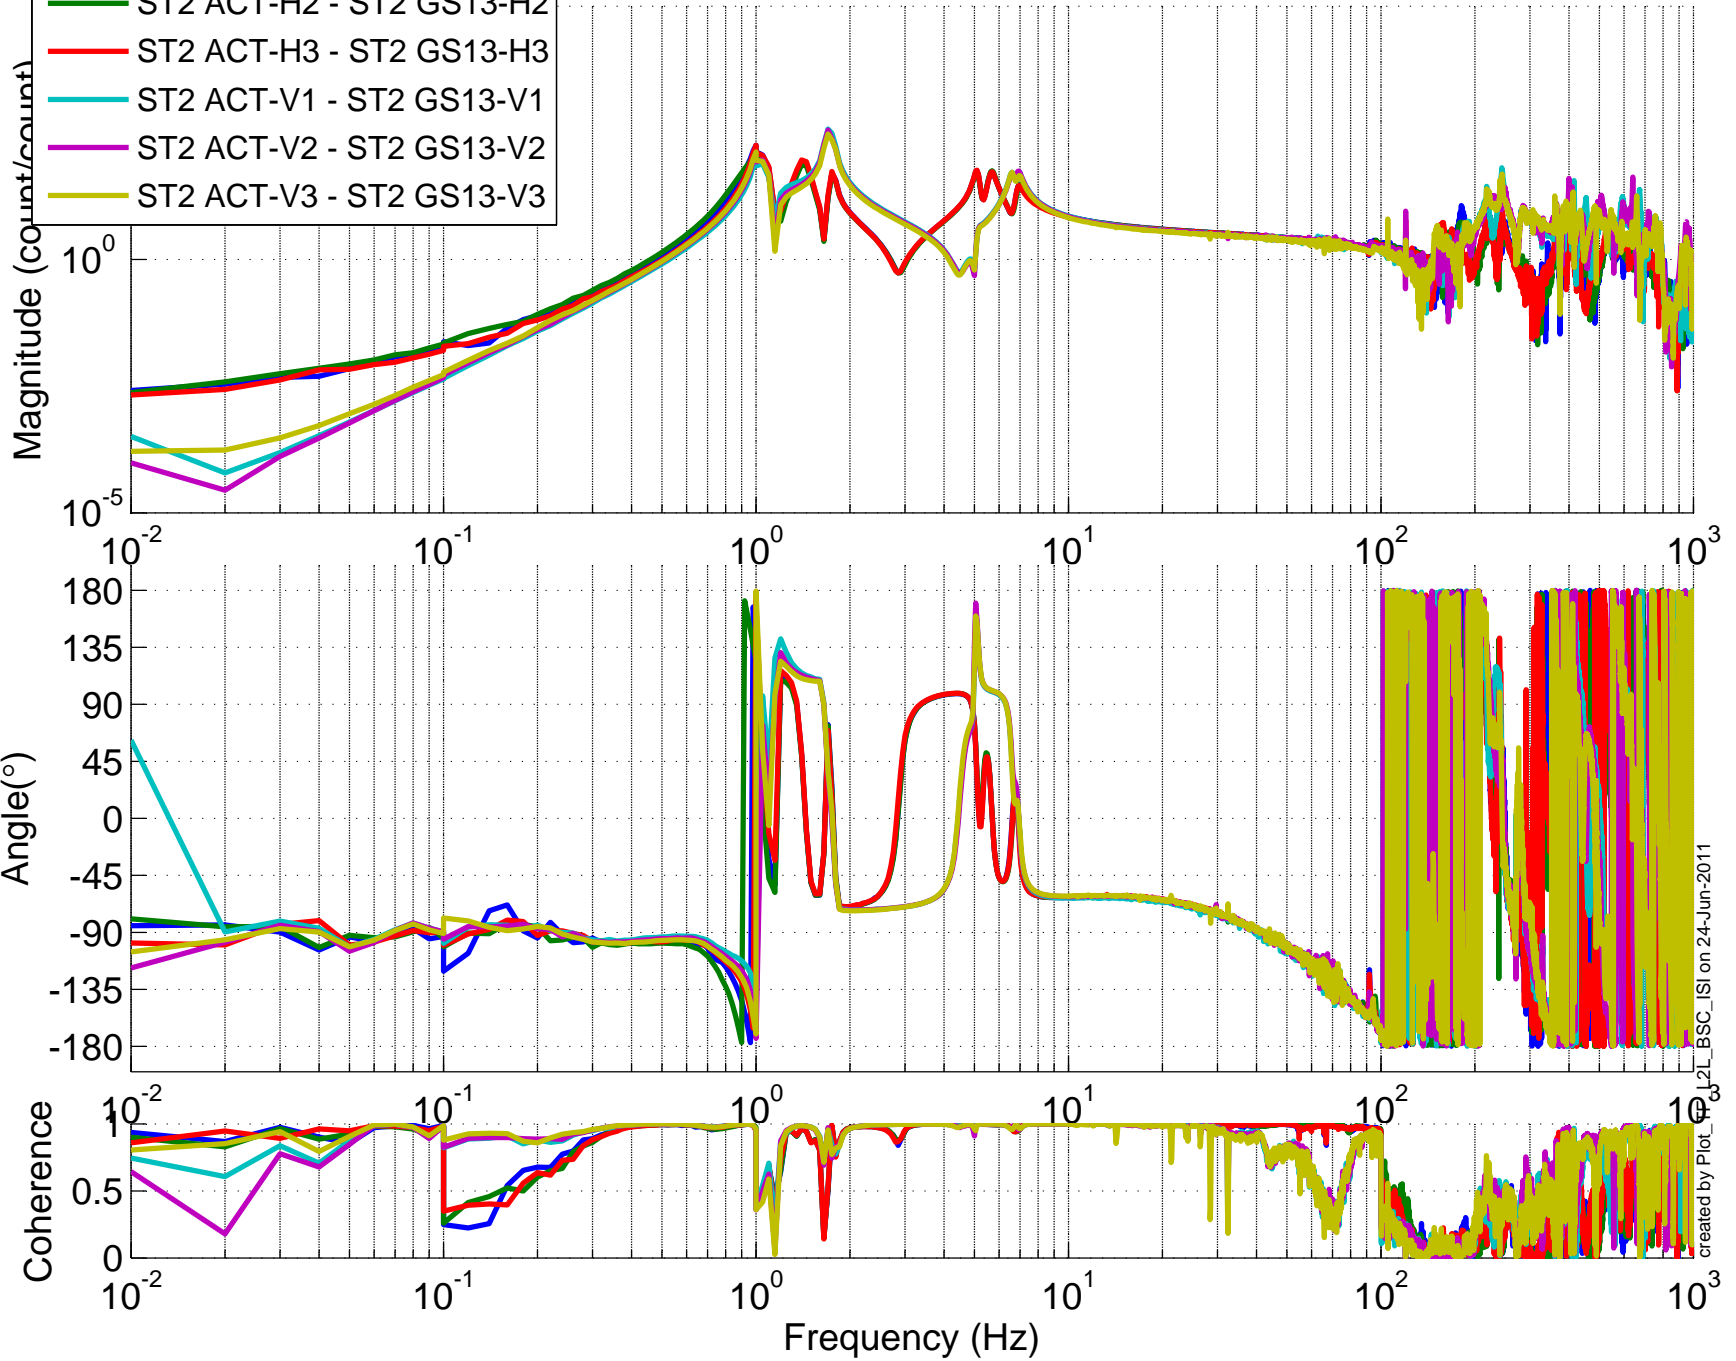

C-ISI - LHO - BSC8 - June 22, 2011

- ST2 ACT-H1 - ST2 GS13-H1
- ST2 ACT-H2 - ST2 GS13-H2
- ST2 ACT-H3 - ST2 GS13-H3
- ST2 ACT-V1 - ST2 GS13-V1
- ST2 ACT-V2 - ST2 GS13-V2
- ST2 ACT-V3 - ST2 GS13-V3

created by Plot_Tools_L2L_BSC_ISI on 24-Jun-2011