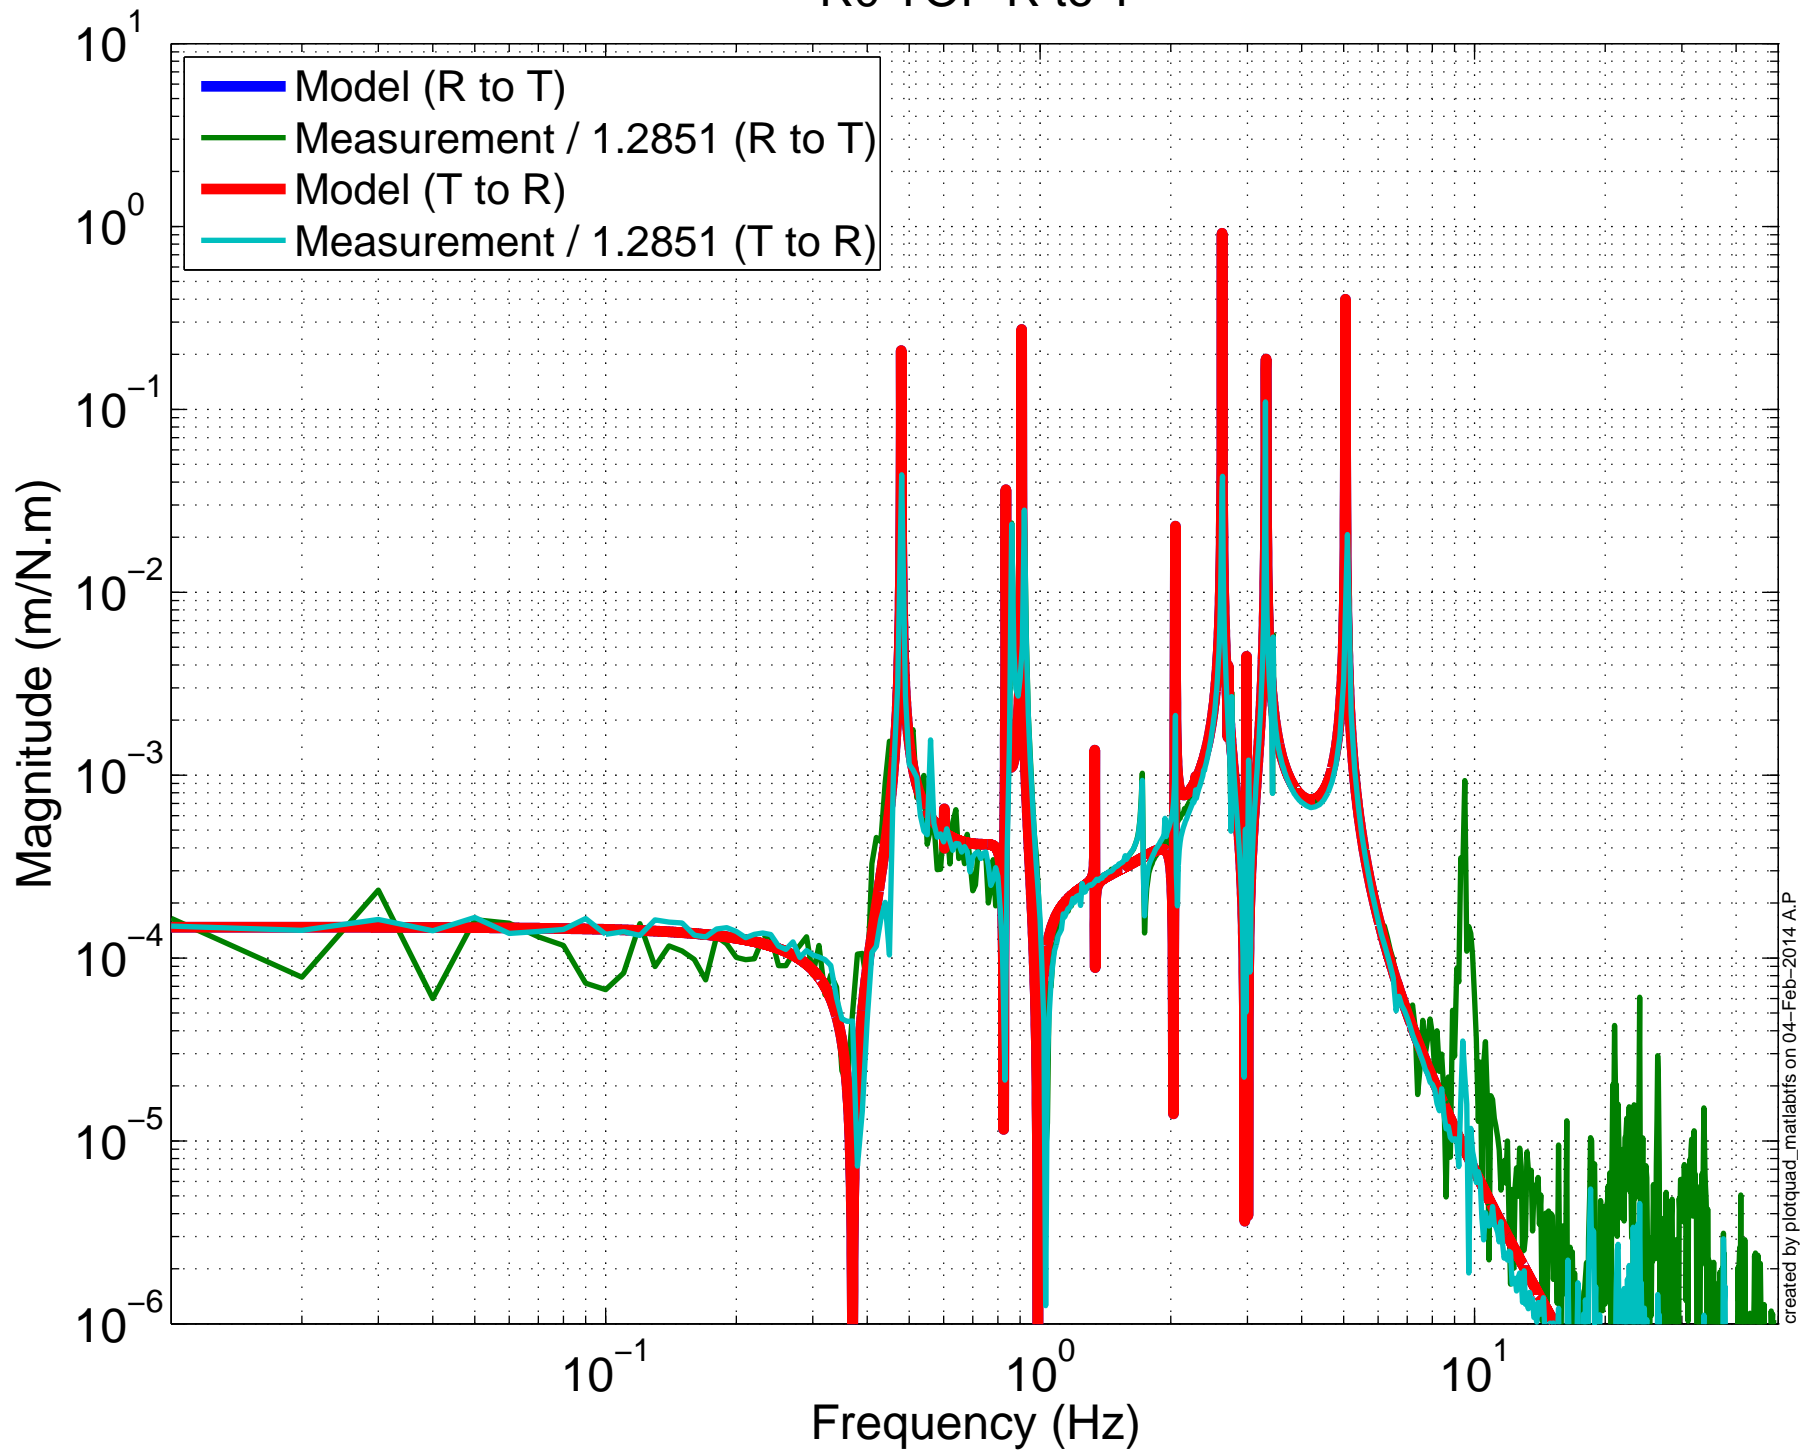

H1SUSETMY BUILD

R0 TOP R to T