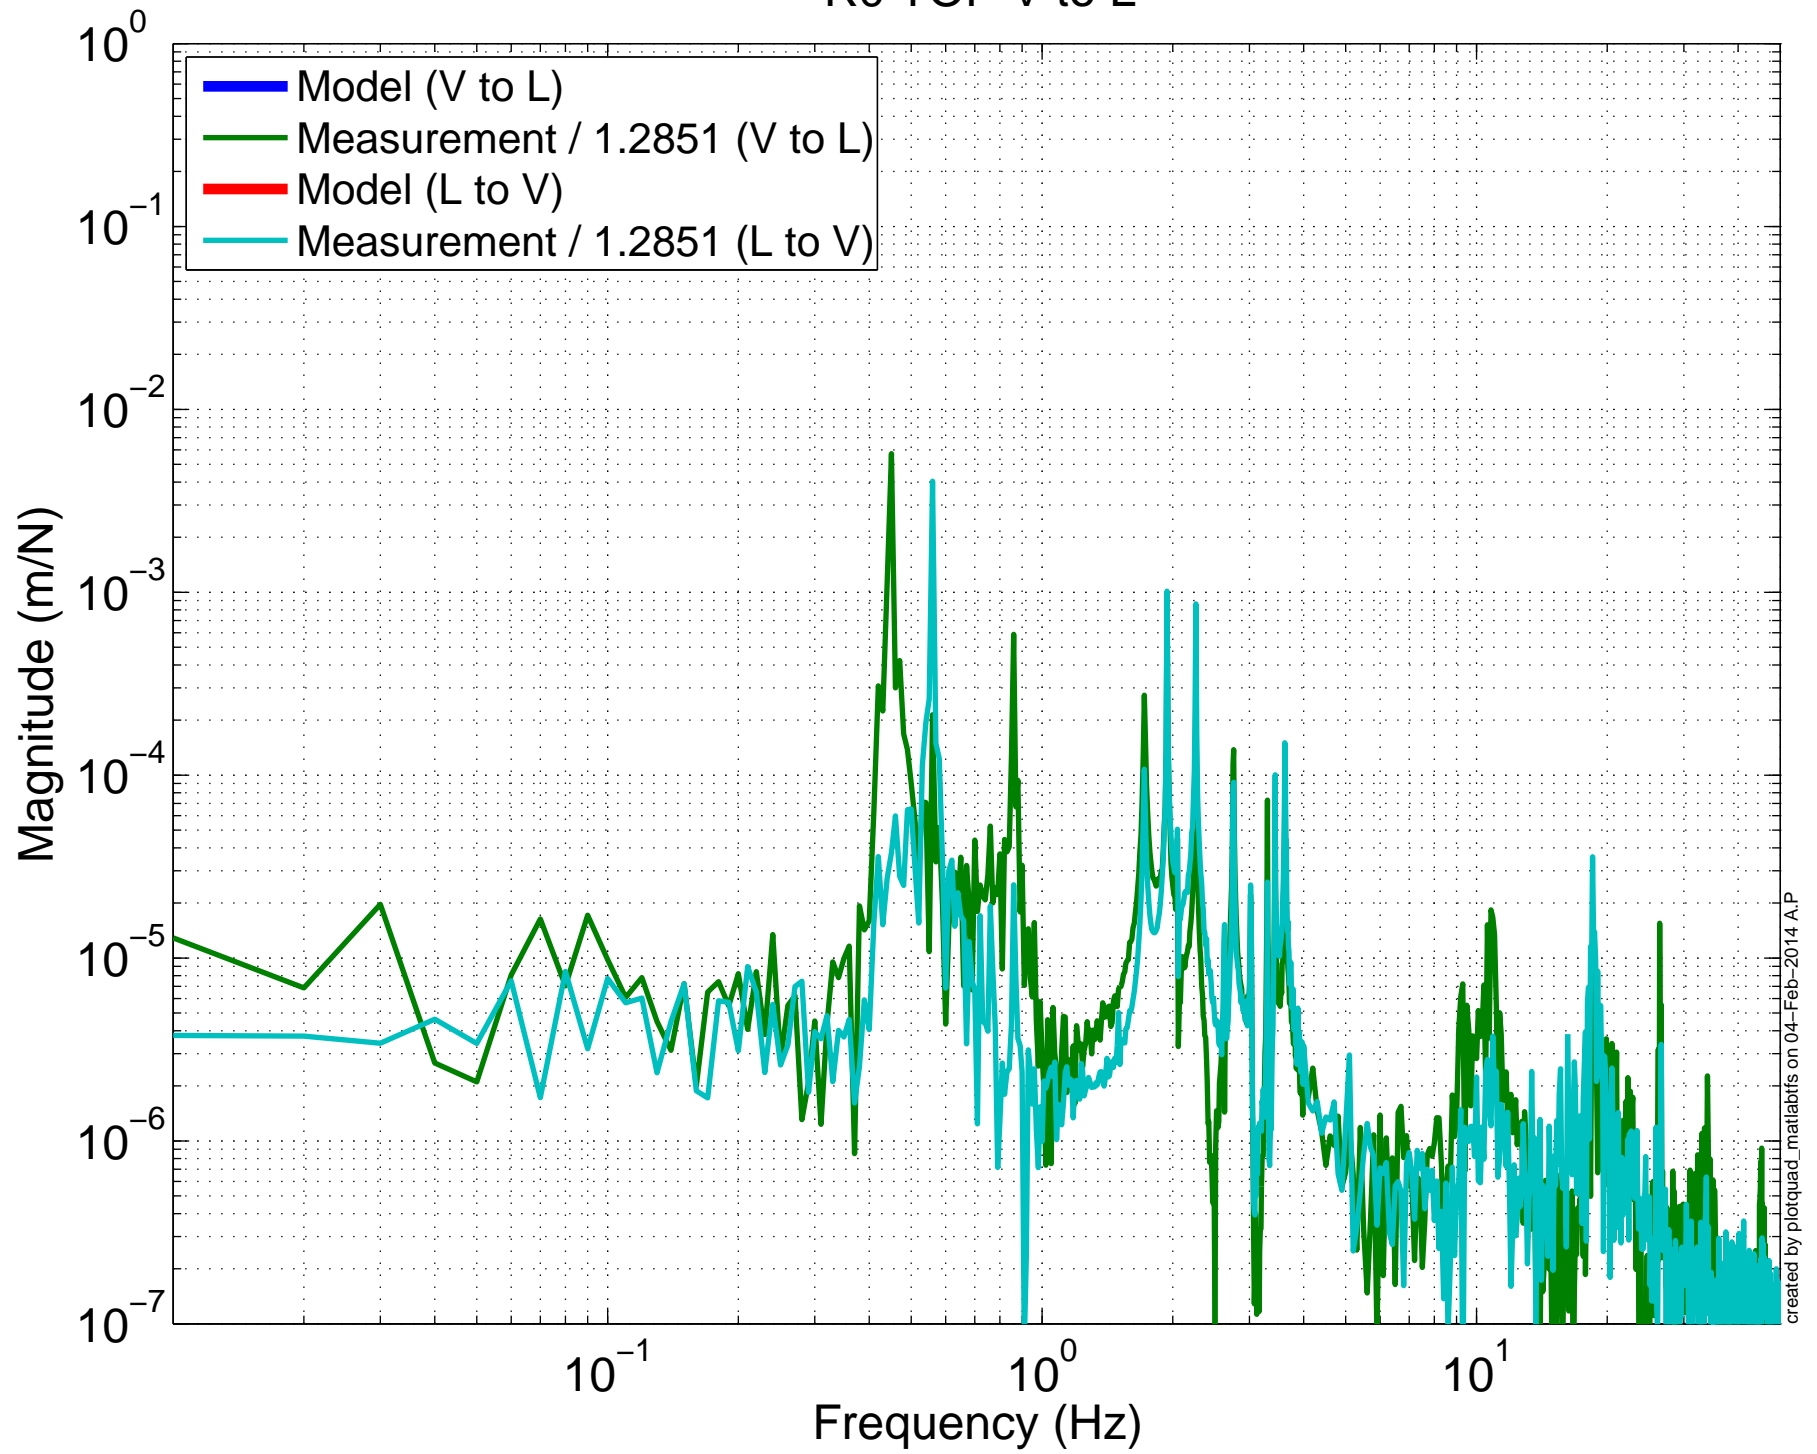

H1SUSETMY BUILD

R0 TOP V to L