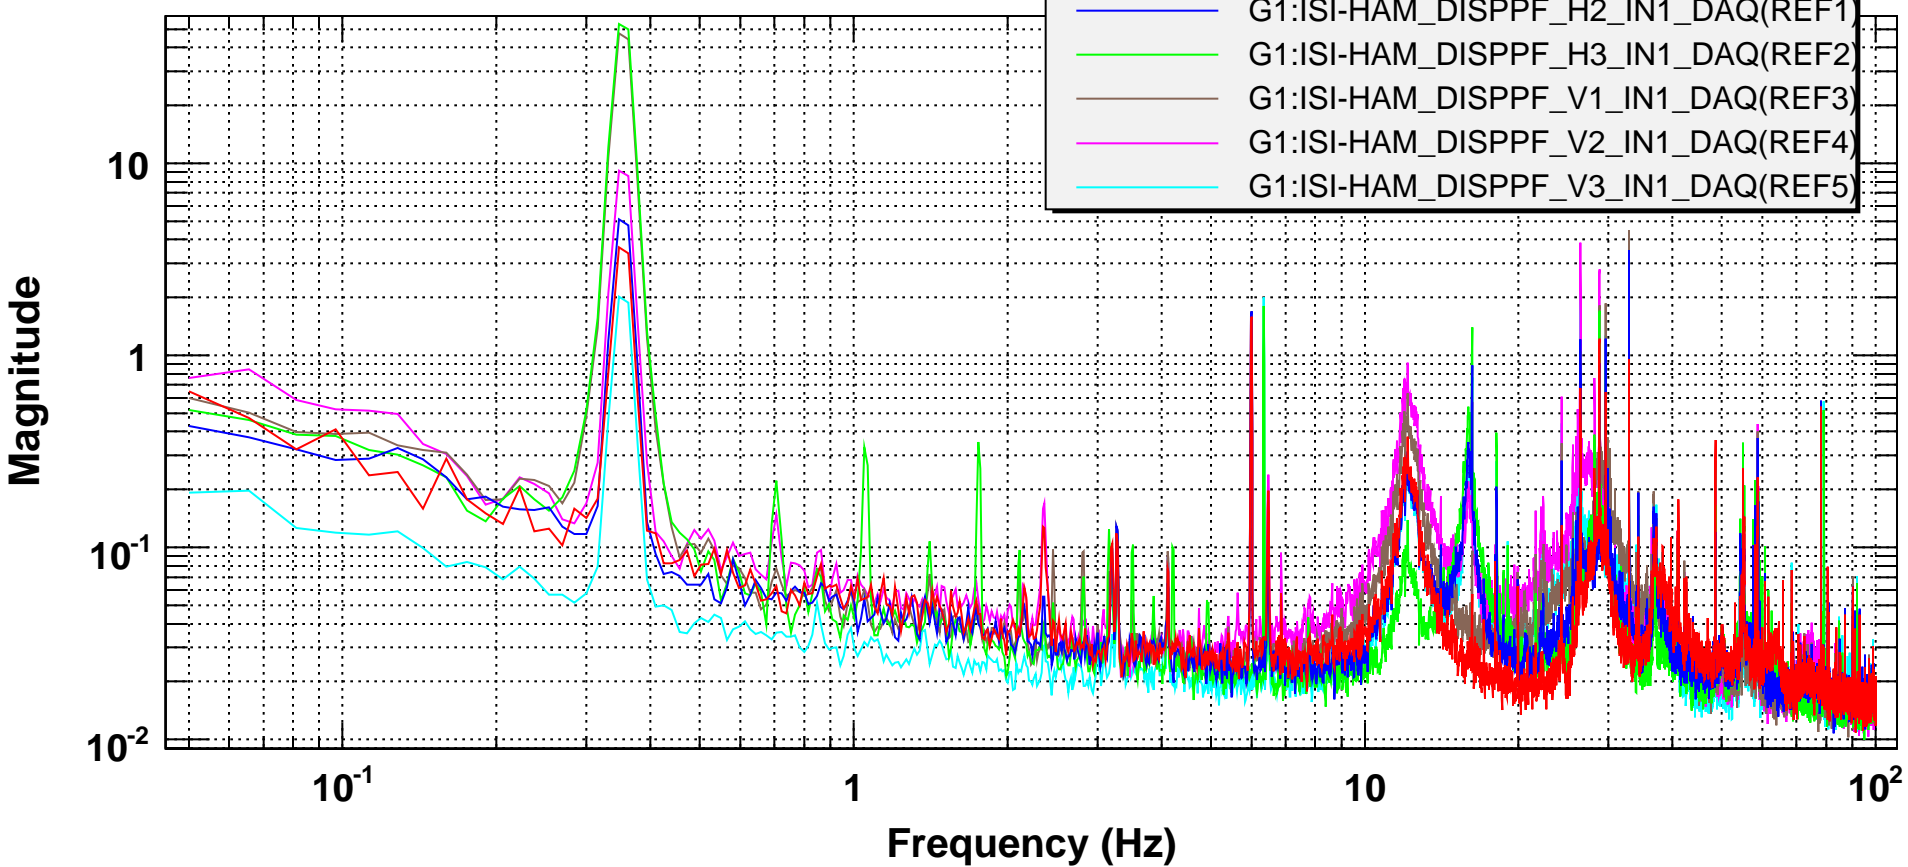

Power spectrum: BOTH racks powered

T0=22/07/2010 23:43:55

Avg=1

BW=0.0234374