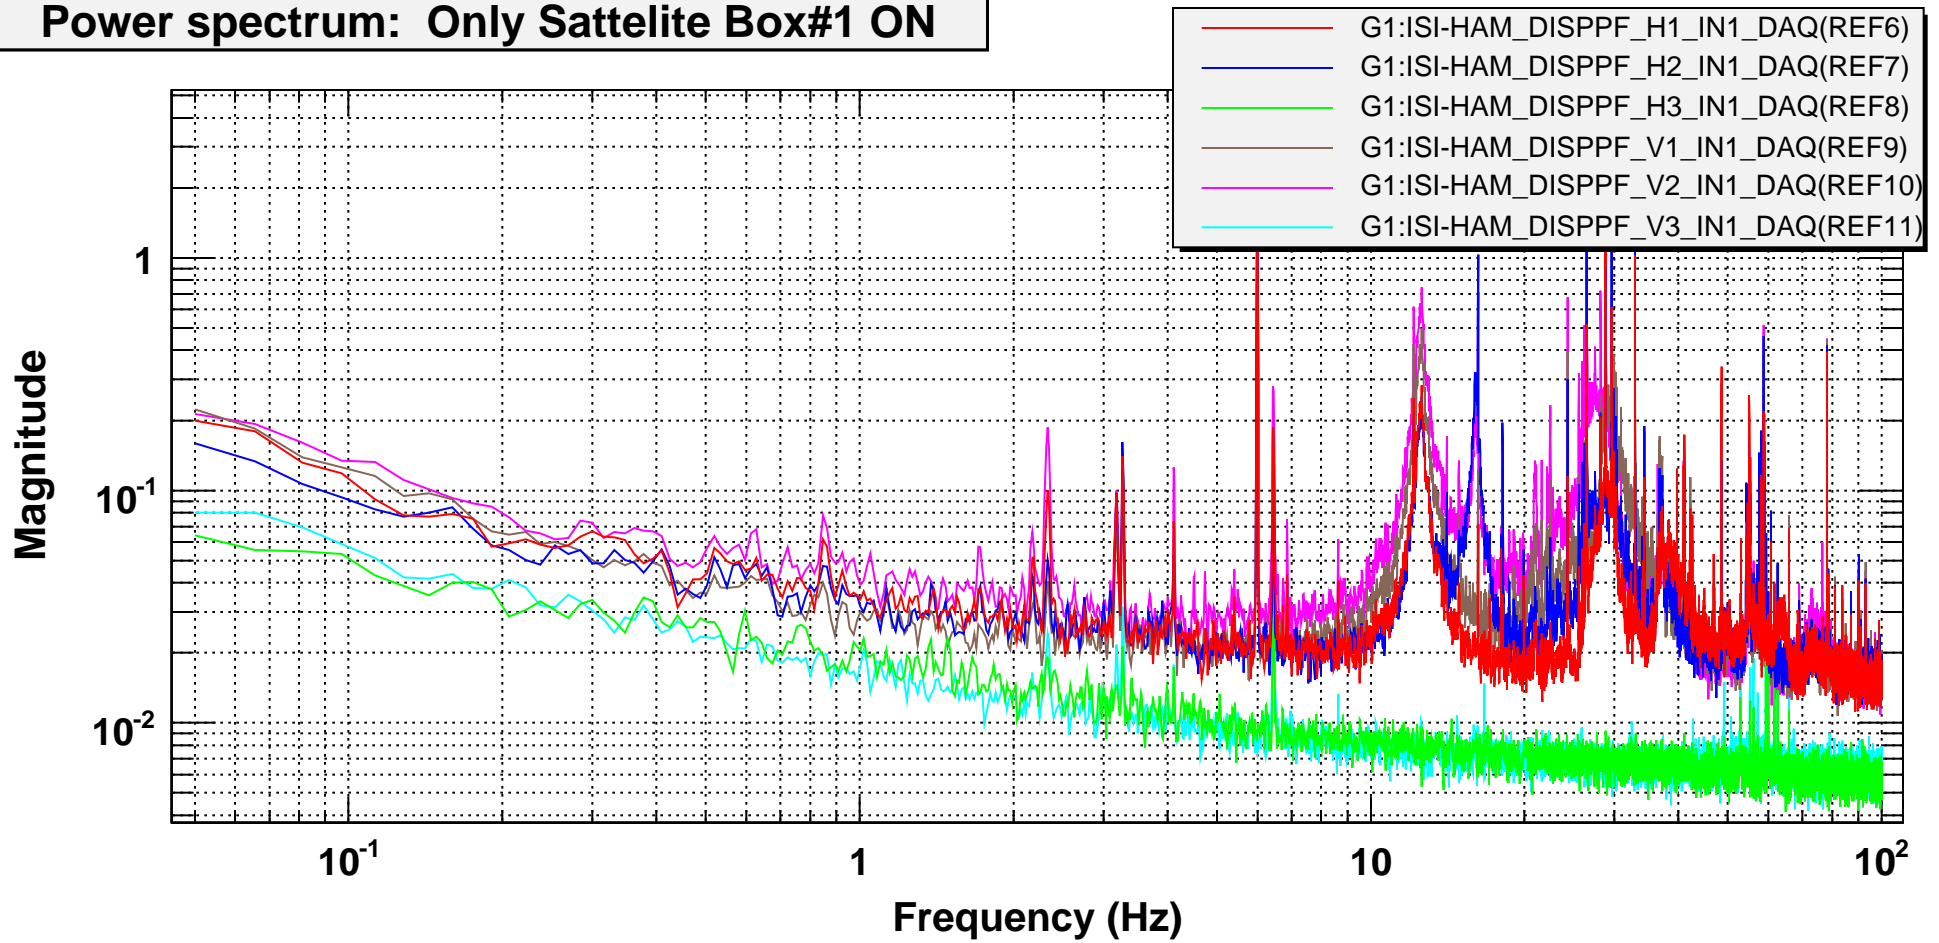

Power spectrum: Only Sattelite Box#1 ON

T0=22/07/2010 23:59:18

Avg=1

BW=0.0234374