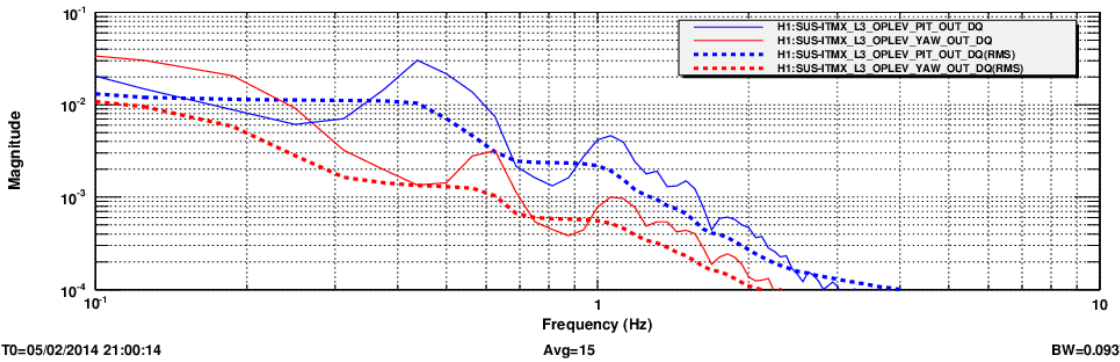

Power spectrum

Power spectrum