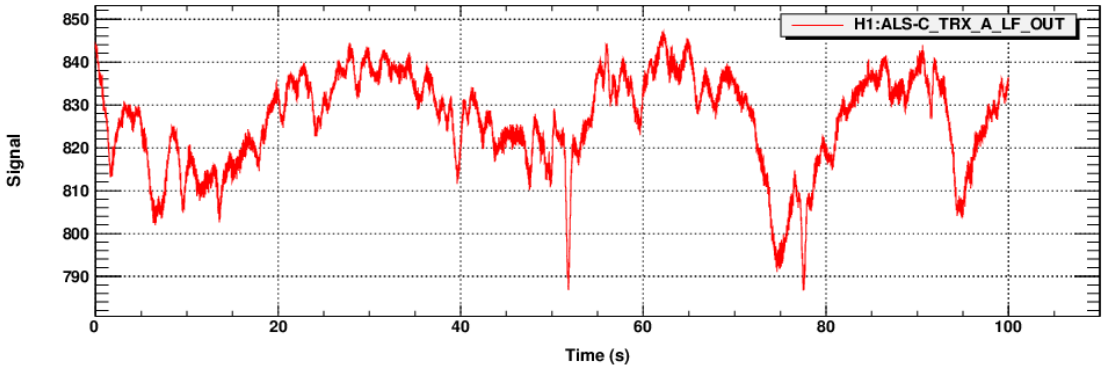

Time series

T0=05/02/2014 21:25:29

Avg=1/Bin=20

Time series

T0=05/02/2014 21:25:29

Avg=1