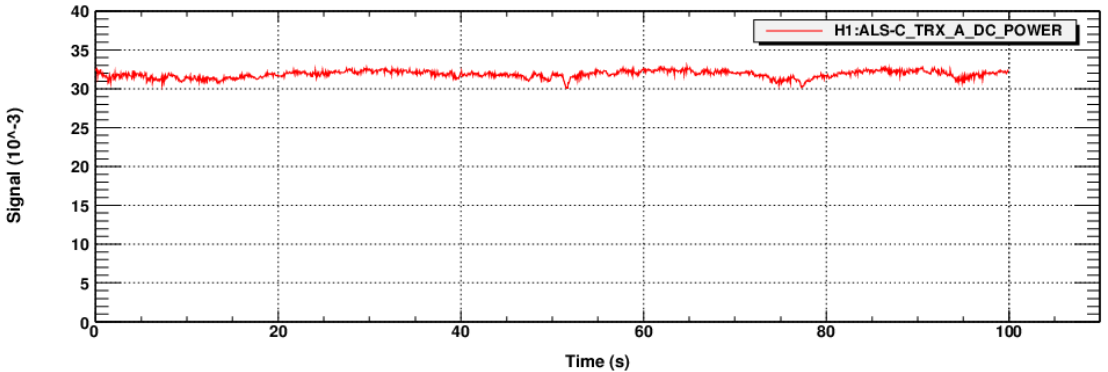

Time series

T0=05/02/2014 21:25:29

Avg=1/Bin=20

Time series

T0=05/02/2014 21:25:29

Avg=1